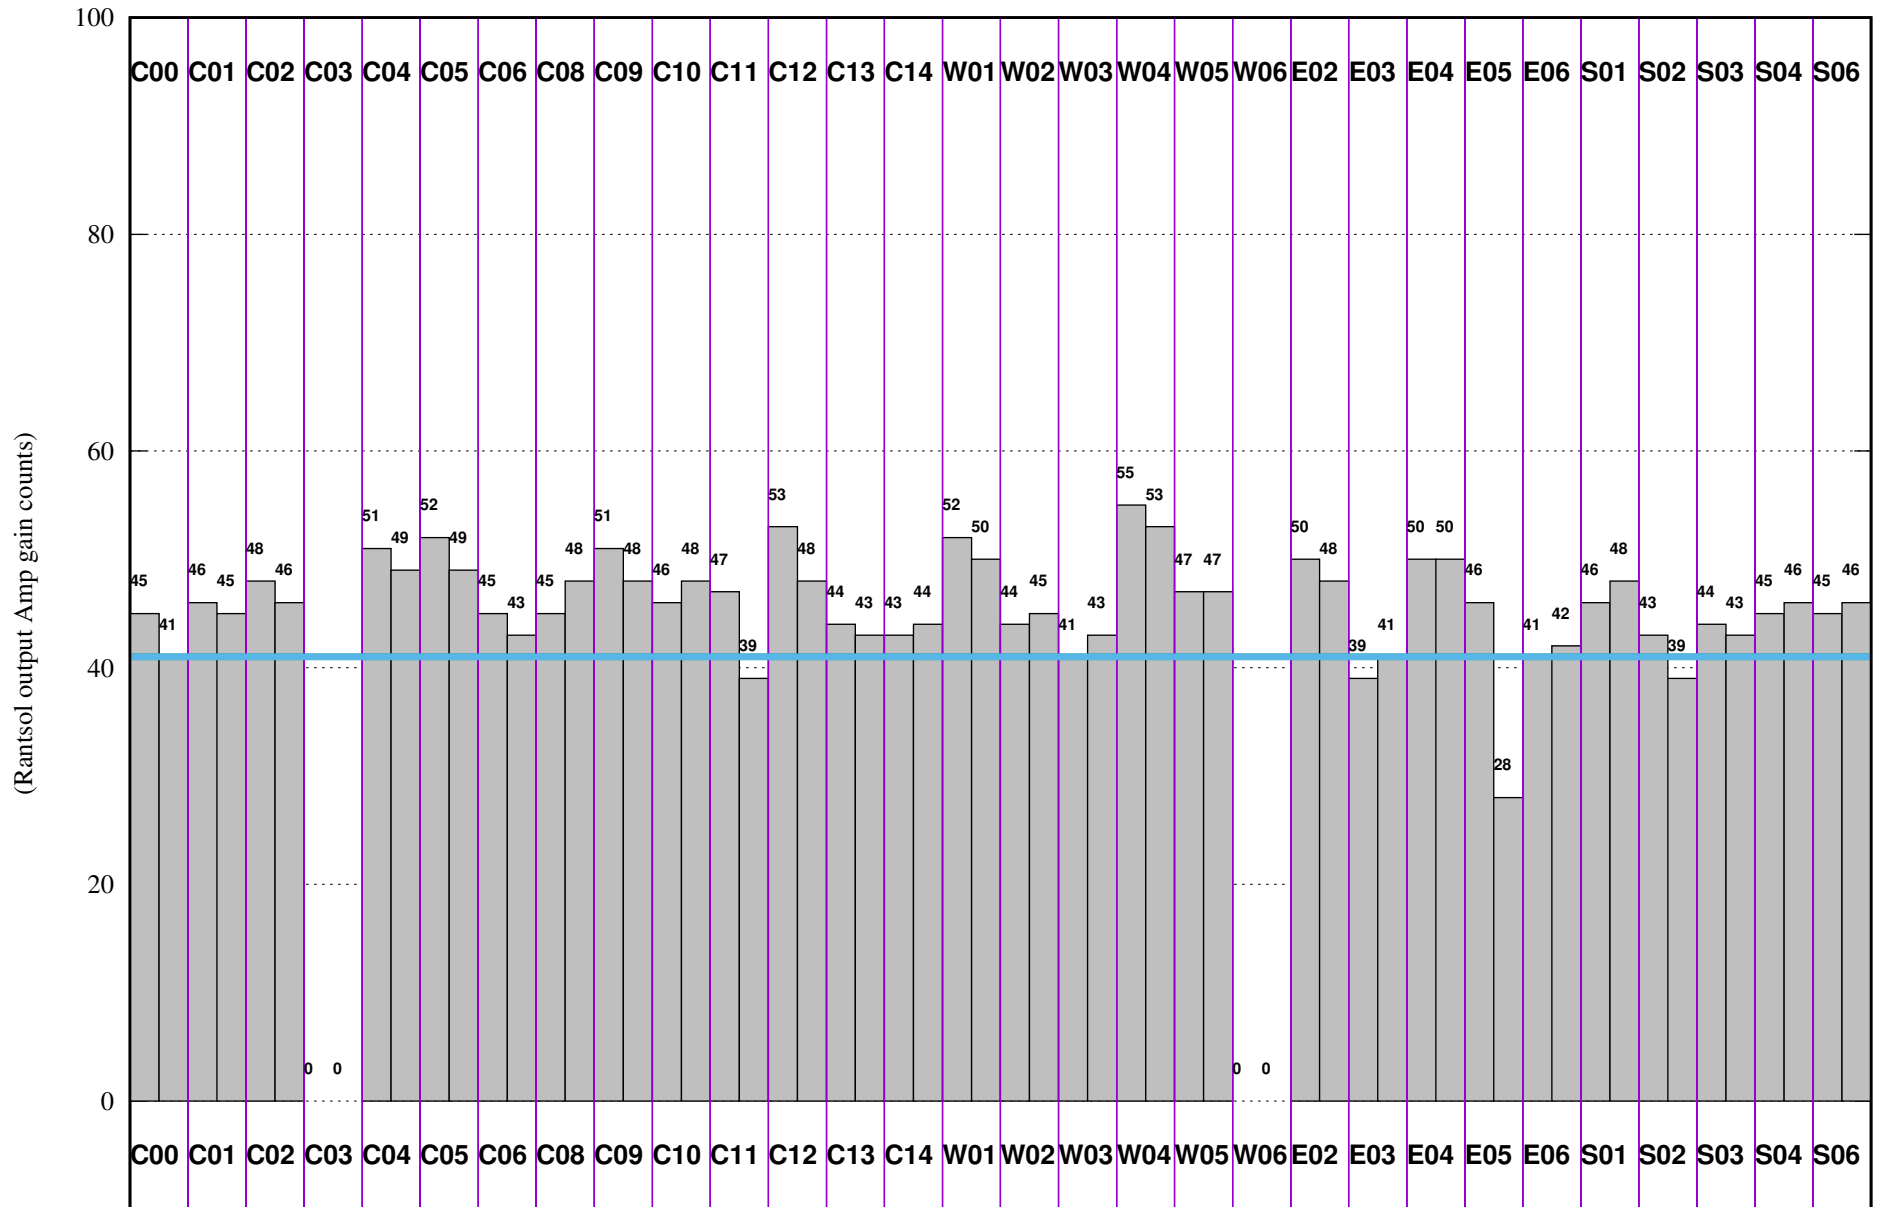

FRINGE STATUS (Rf:591.000,591.000 MHz., LO1:540.000,540.000 MHz., LO4/5:149.000,156.000 MHz.)

( File:/gsbifrddata1/21jun/40\_90\_21jun2021\_gsb.lta, scan:0, chan:150, Src:3C286, Date:21Jun2021 18:23:23)