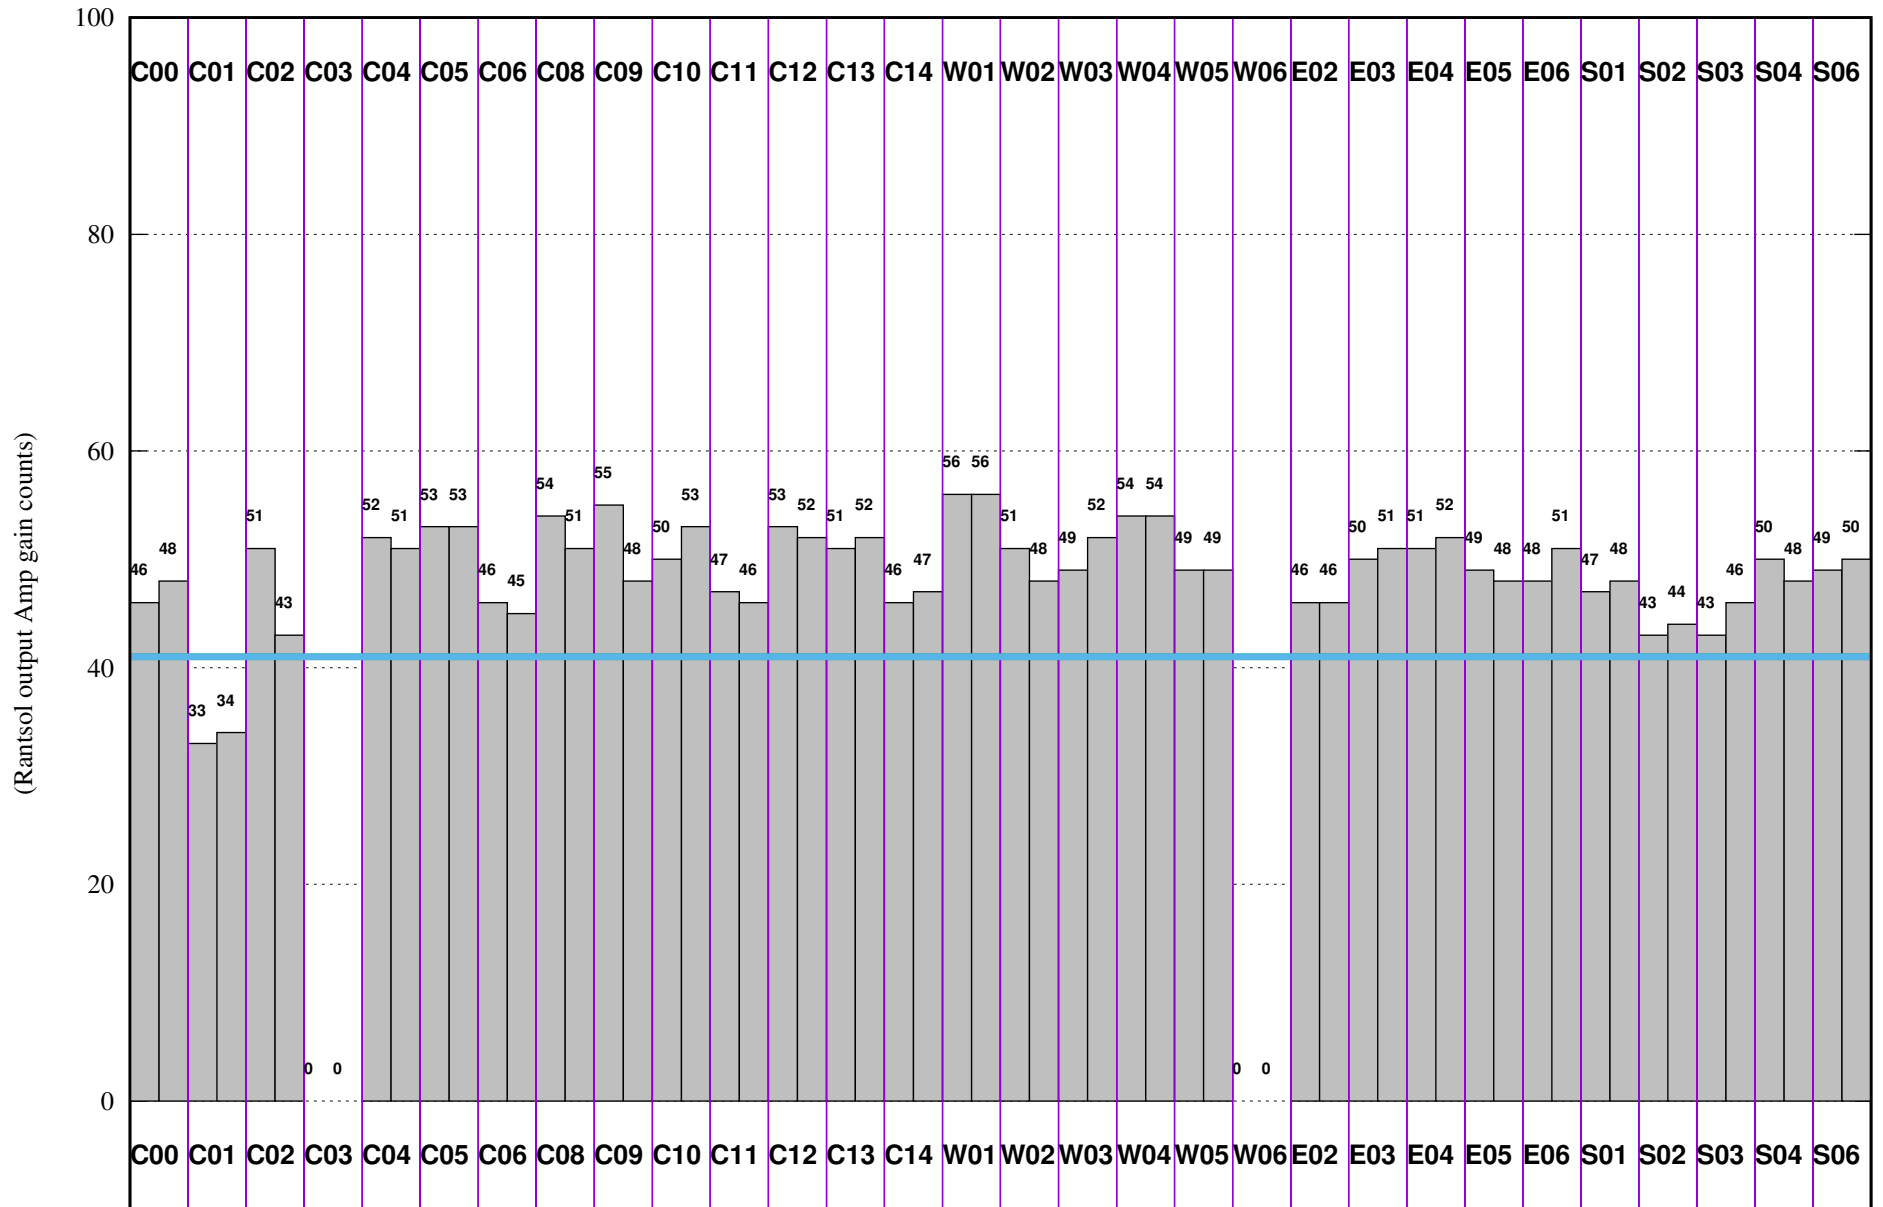

FRINGE STATUS (Rf:591.000,591.000 MHz., LO1:540.000,540.000 MHz., LO4/5:149.000,156.000 MHz.)

(File:/gsbifrddata1/21mar/3903421mar2021_gsb.lta, scan:5, chan:100, Src:3C48, Date:21Mar2021 14:08:01)