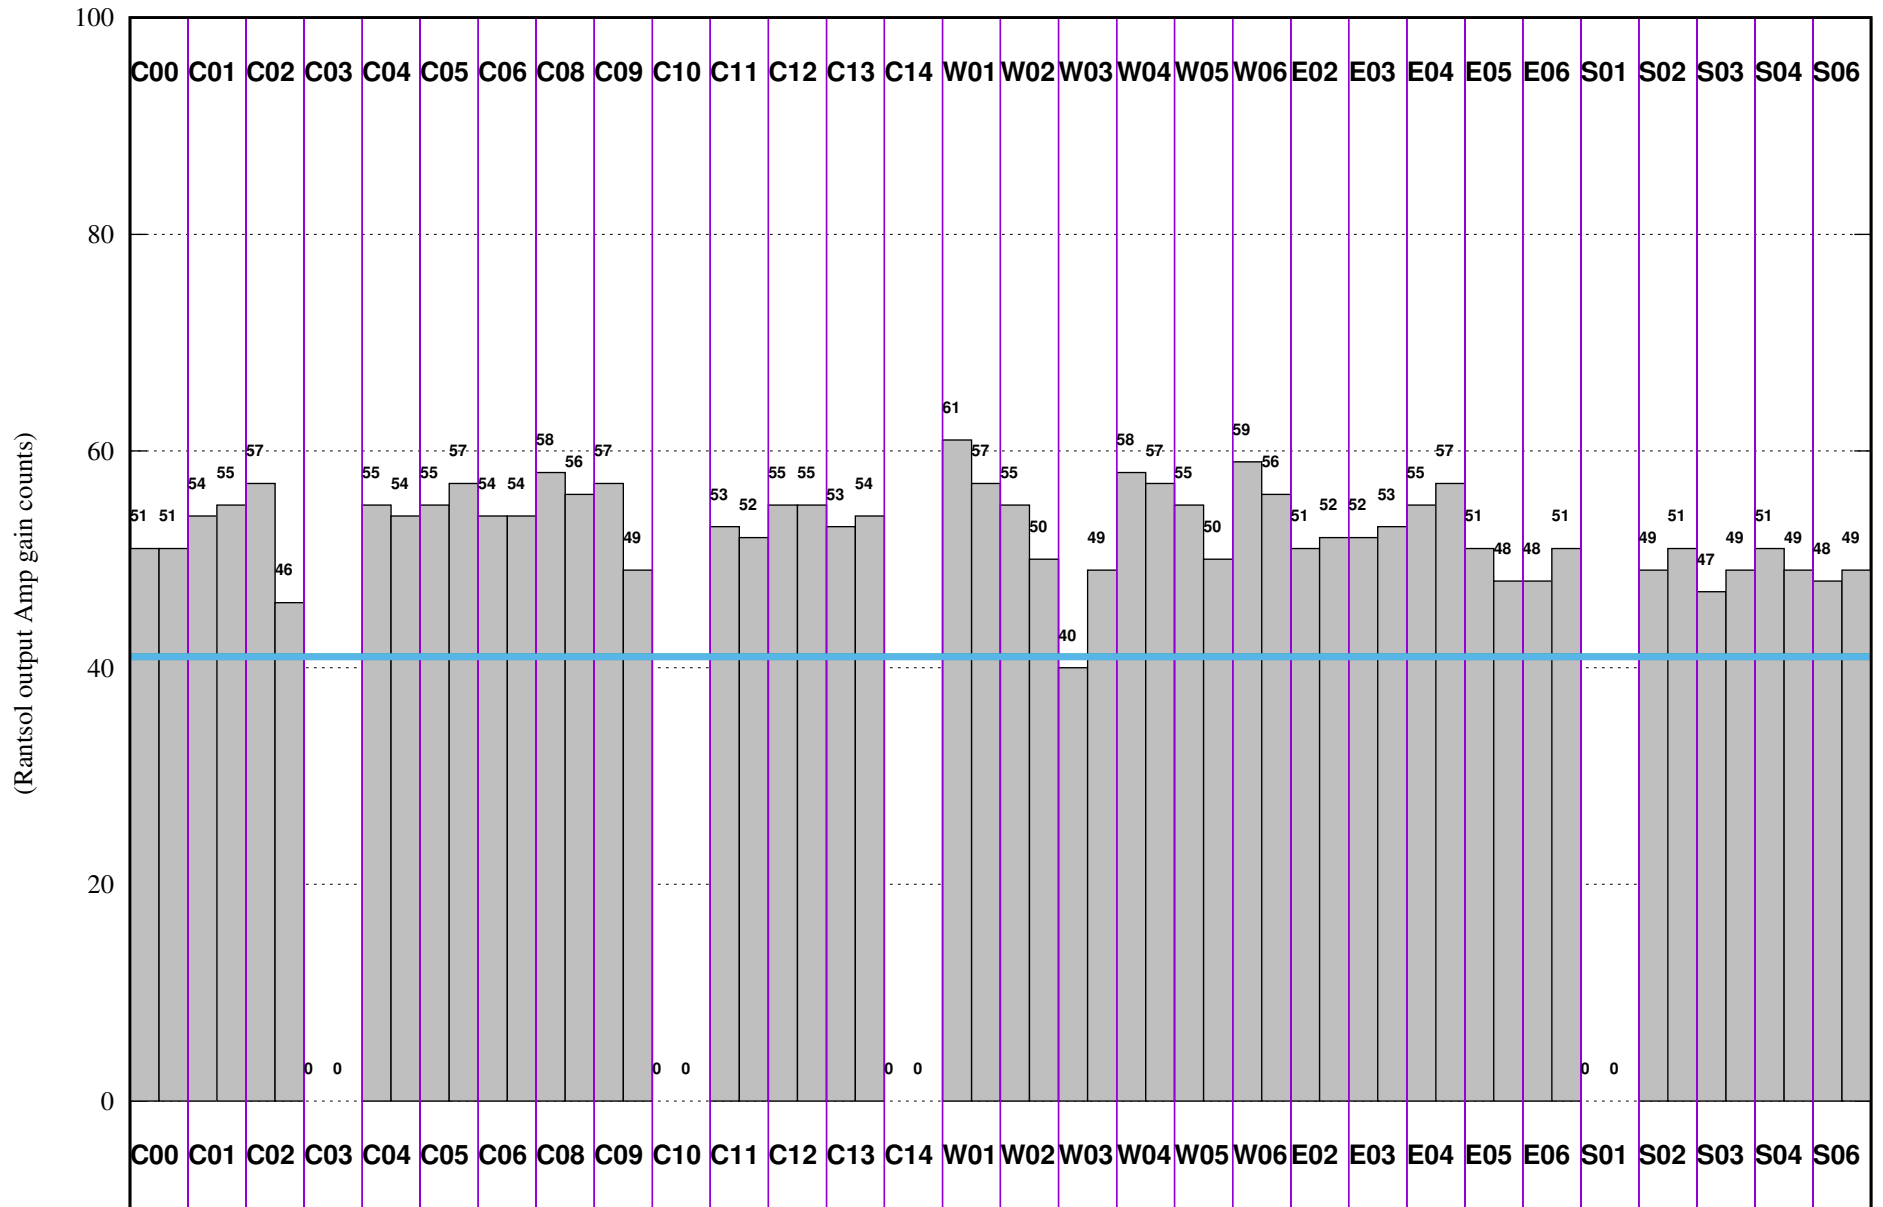

FRINGE STATUS (Rf:591.000,591.000 MHz., LO1:540.000,540.000 MHz., LO4/5:149.000,156.000 MHz.)

(File:/gsbifrddata1/22jan/39_053_2jan2021_g.sb.lta, scan:0, chan:150, Src:3C286, Date:22Jan2021 08:09:00)