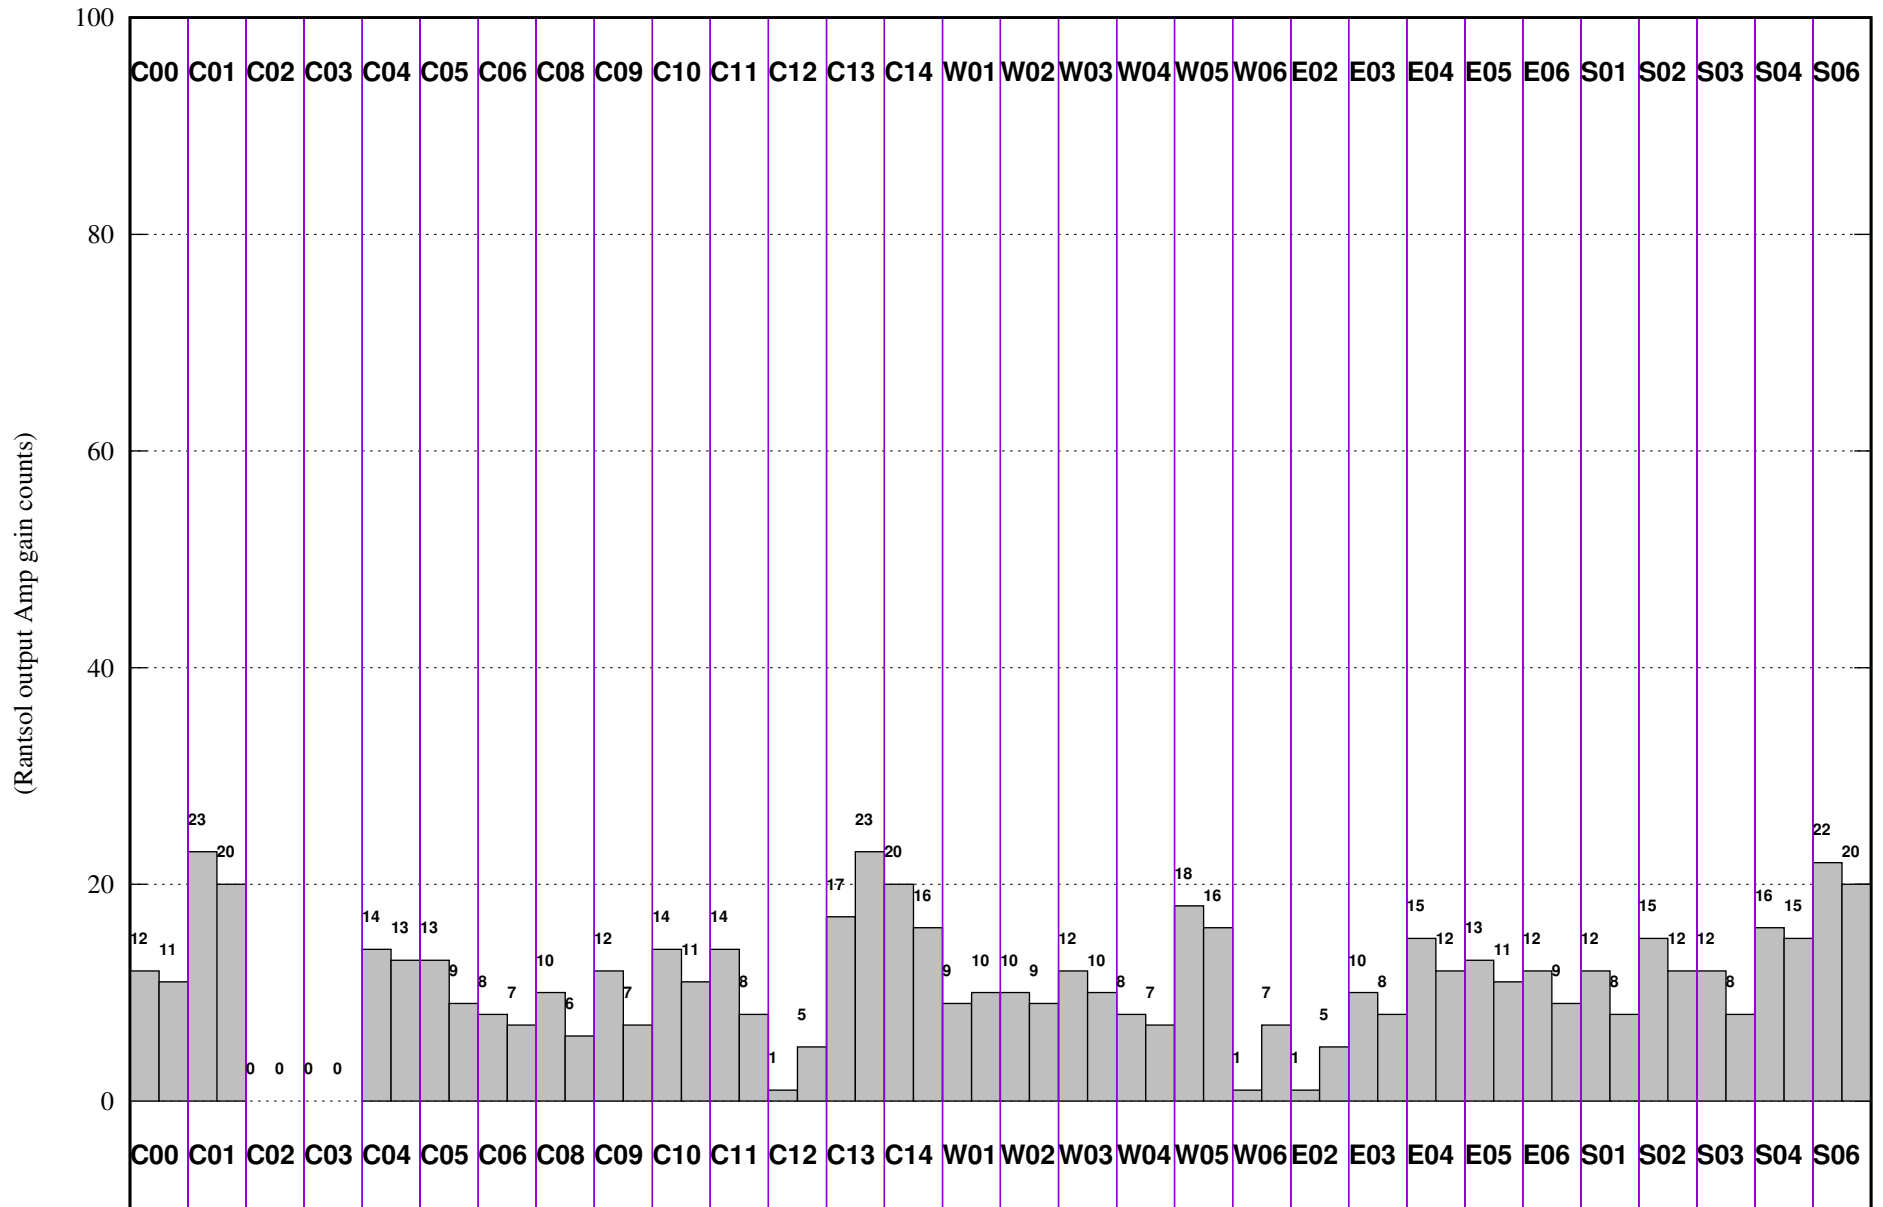

FRINGE STATUS (Rf:1371.000,1371.000 MHz., LO1:1320.000,1320.000 MHz., LO4/5:149.000,156.000 MHz.)

(File:/gsbifrddata/22jun/pntg_b5_22jun2021_gwb.lta, scan:0, chan:150, Src:3C48E0, Date:22Jun2021 04:22:18)