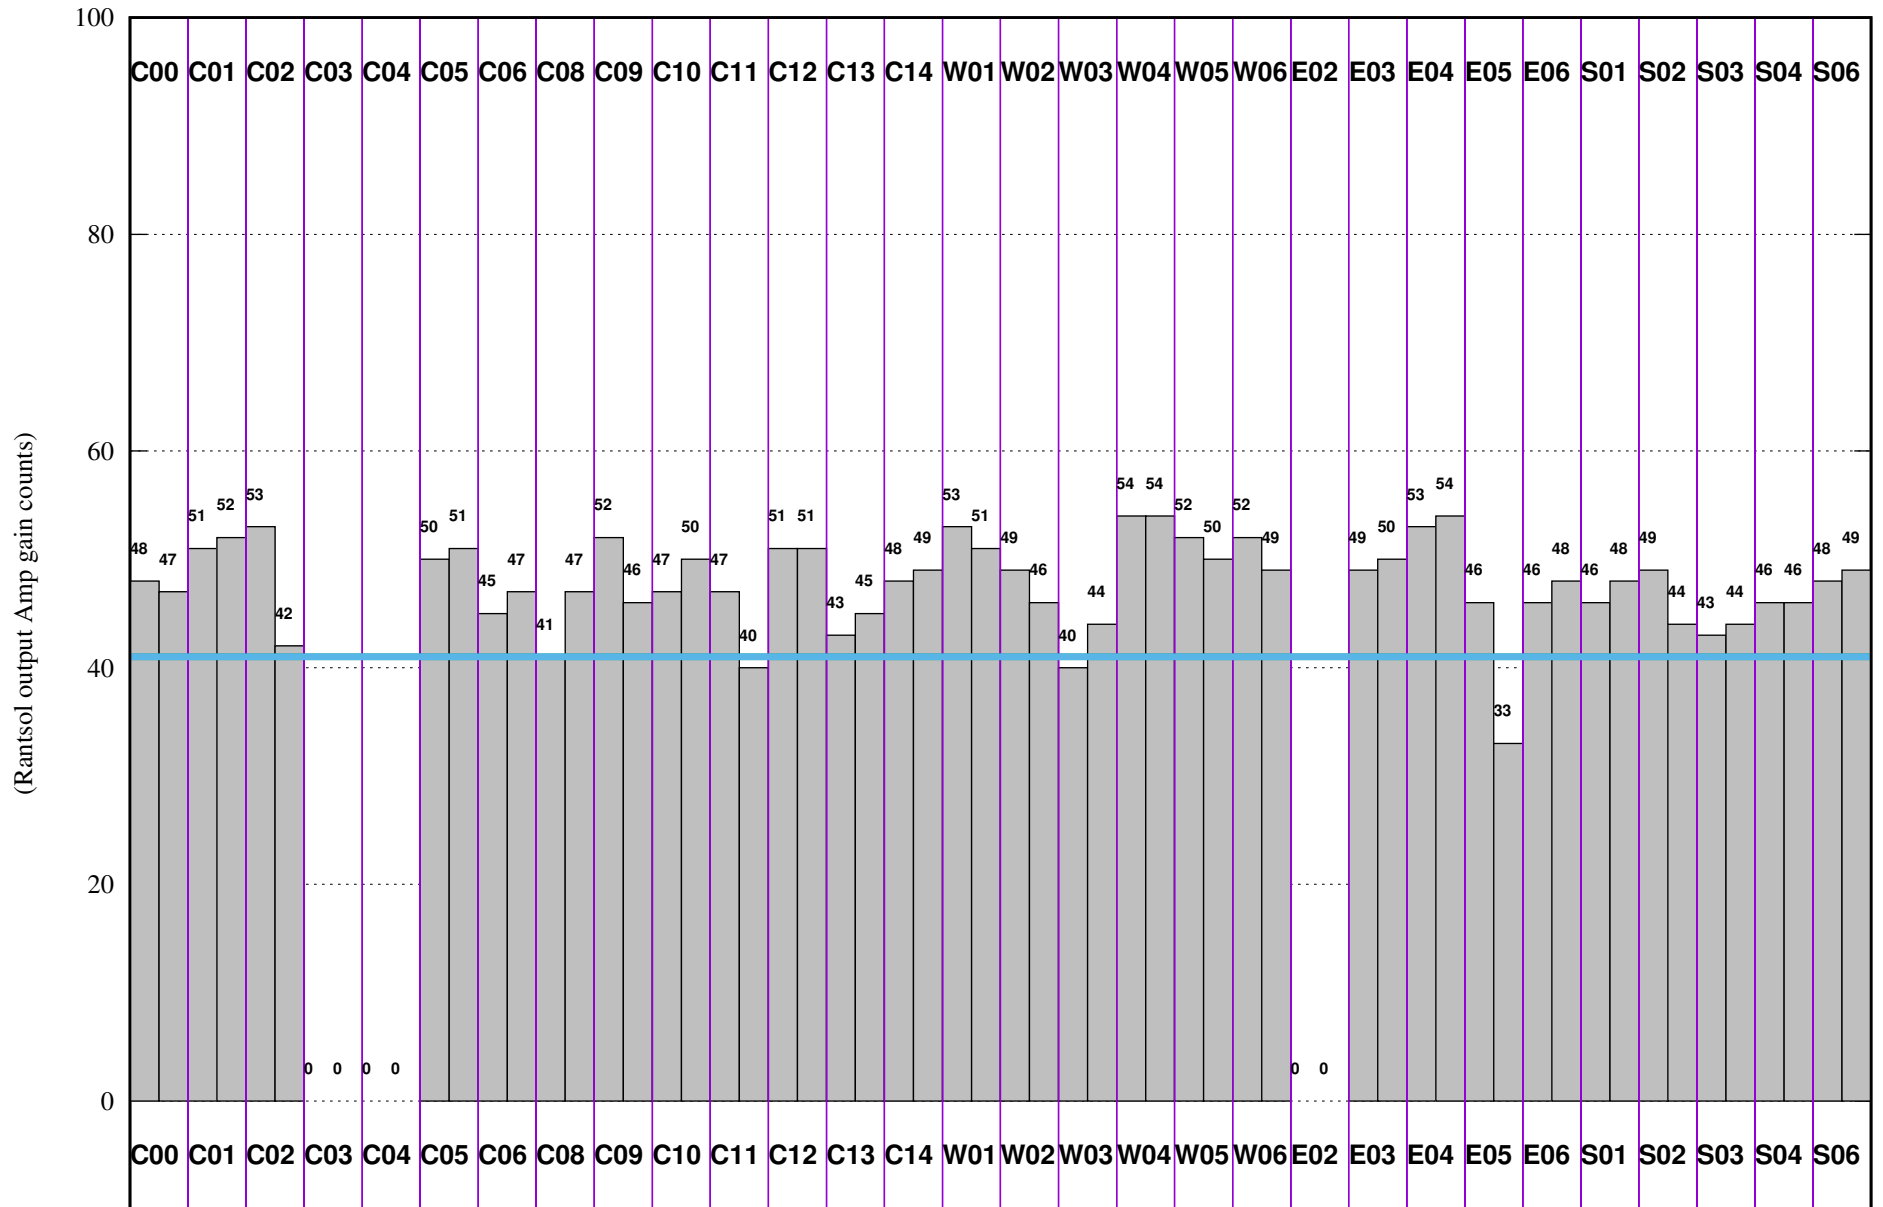

FRINGE STATUS (Rf:591.000,591.000 MHz., LO1:540.000,540.000 MHz., LO4/5:149.000,156.000 MHz.)

(File:/gsbifrddata1/22jun/40_99_22jun2021_gsb.lta, scan:0, chan:150, Src:3C147, Date:22Jun2021 10:58:05)