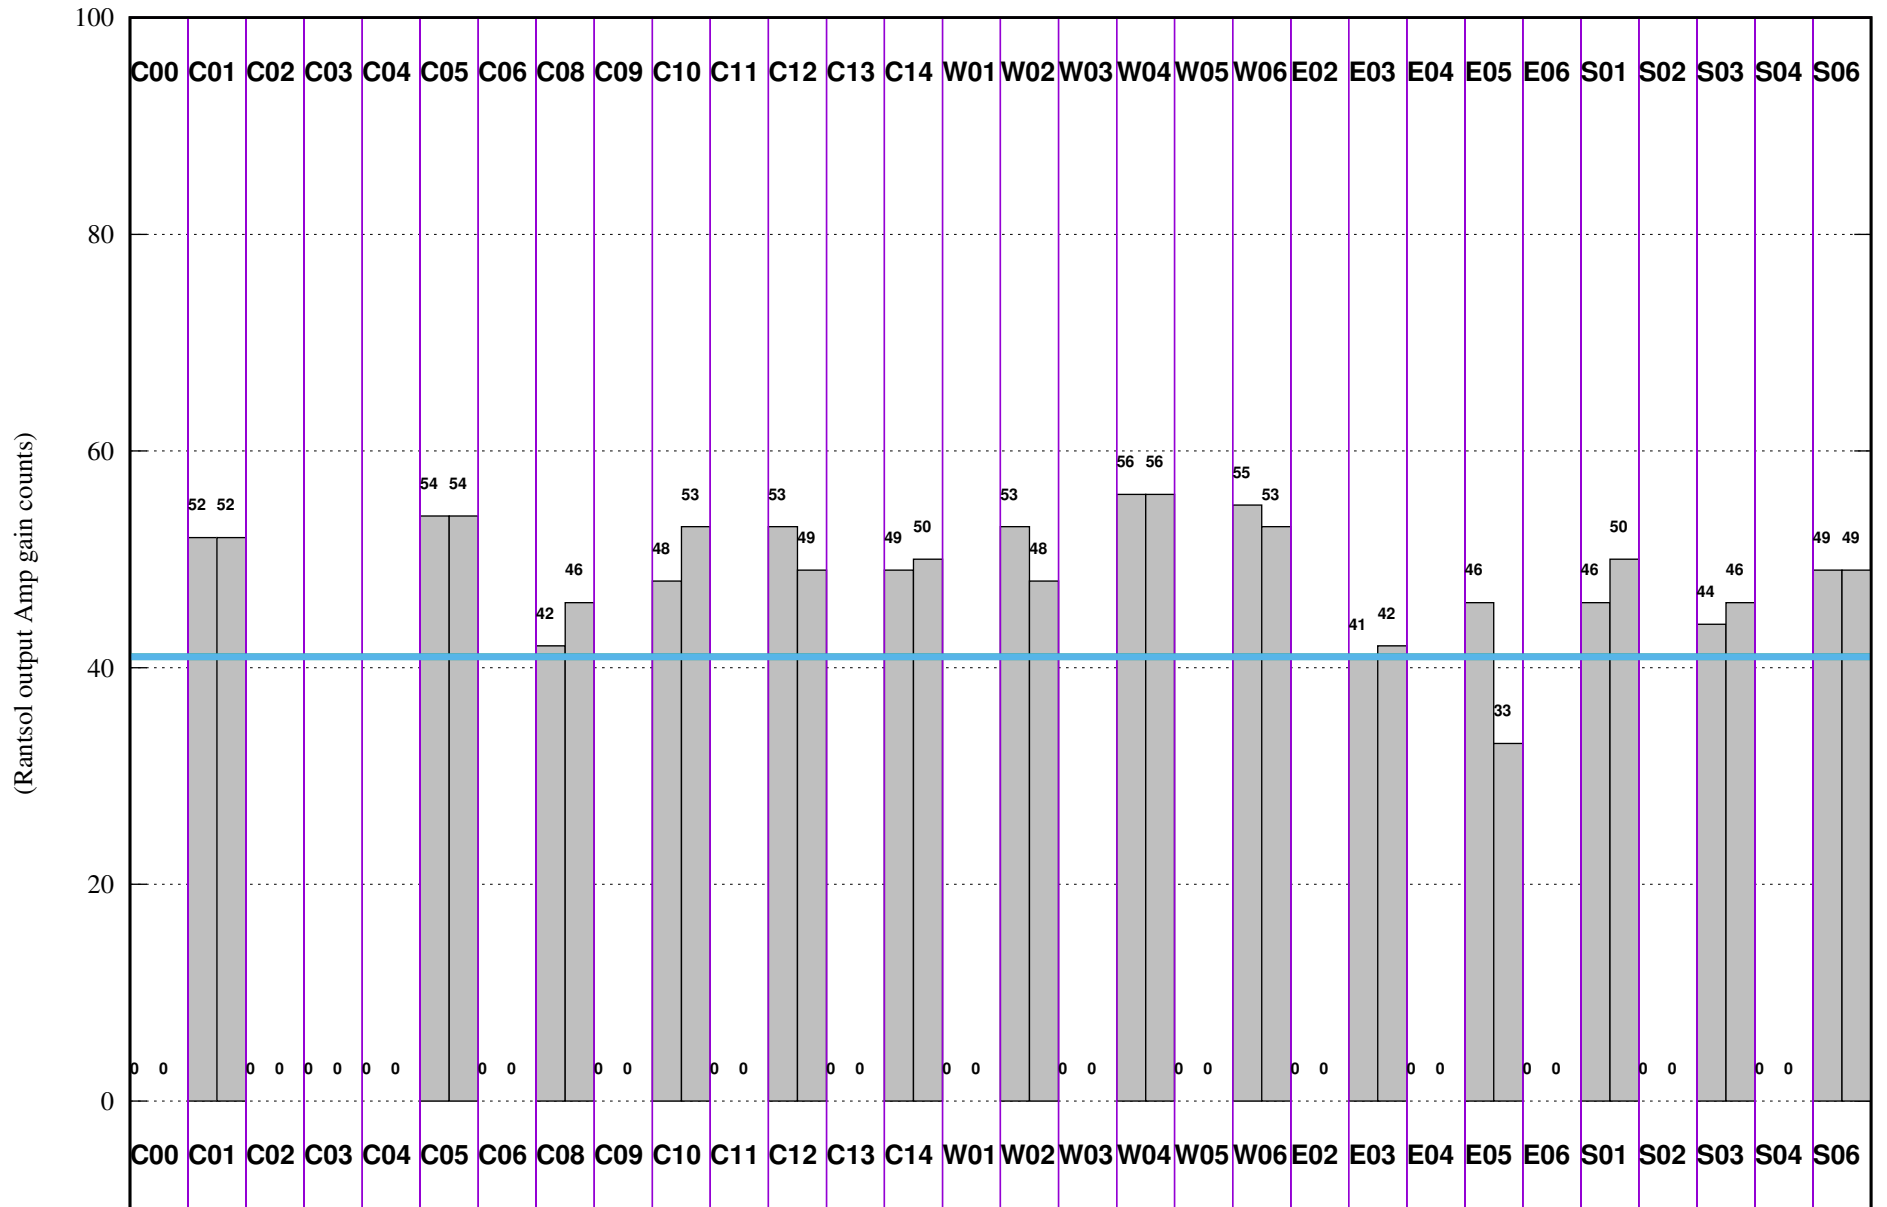

FRINGE STATUS (Rf:591.000,591.000 MHz., LO1:540.000,540.000 MHz., LO4/5:149.000,156.000 MHz.)

(File:/gsbifrddata1/22jun/40_70b_2jun2021_gsb.lta, scan:0, chan:150, Src:3C286, Date:22Jun2021 18:13:08)