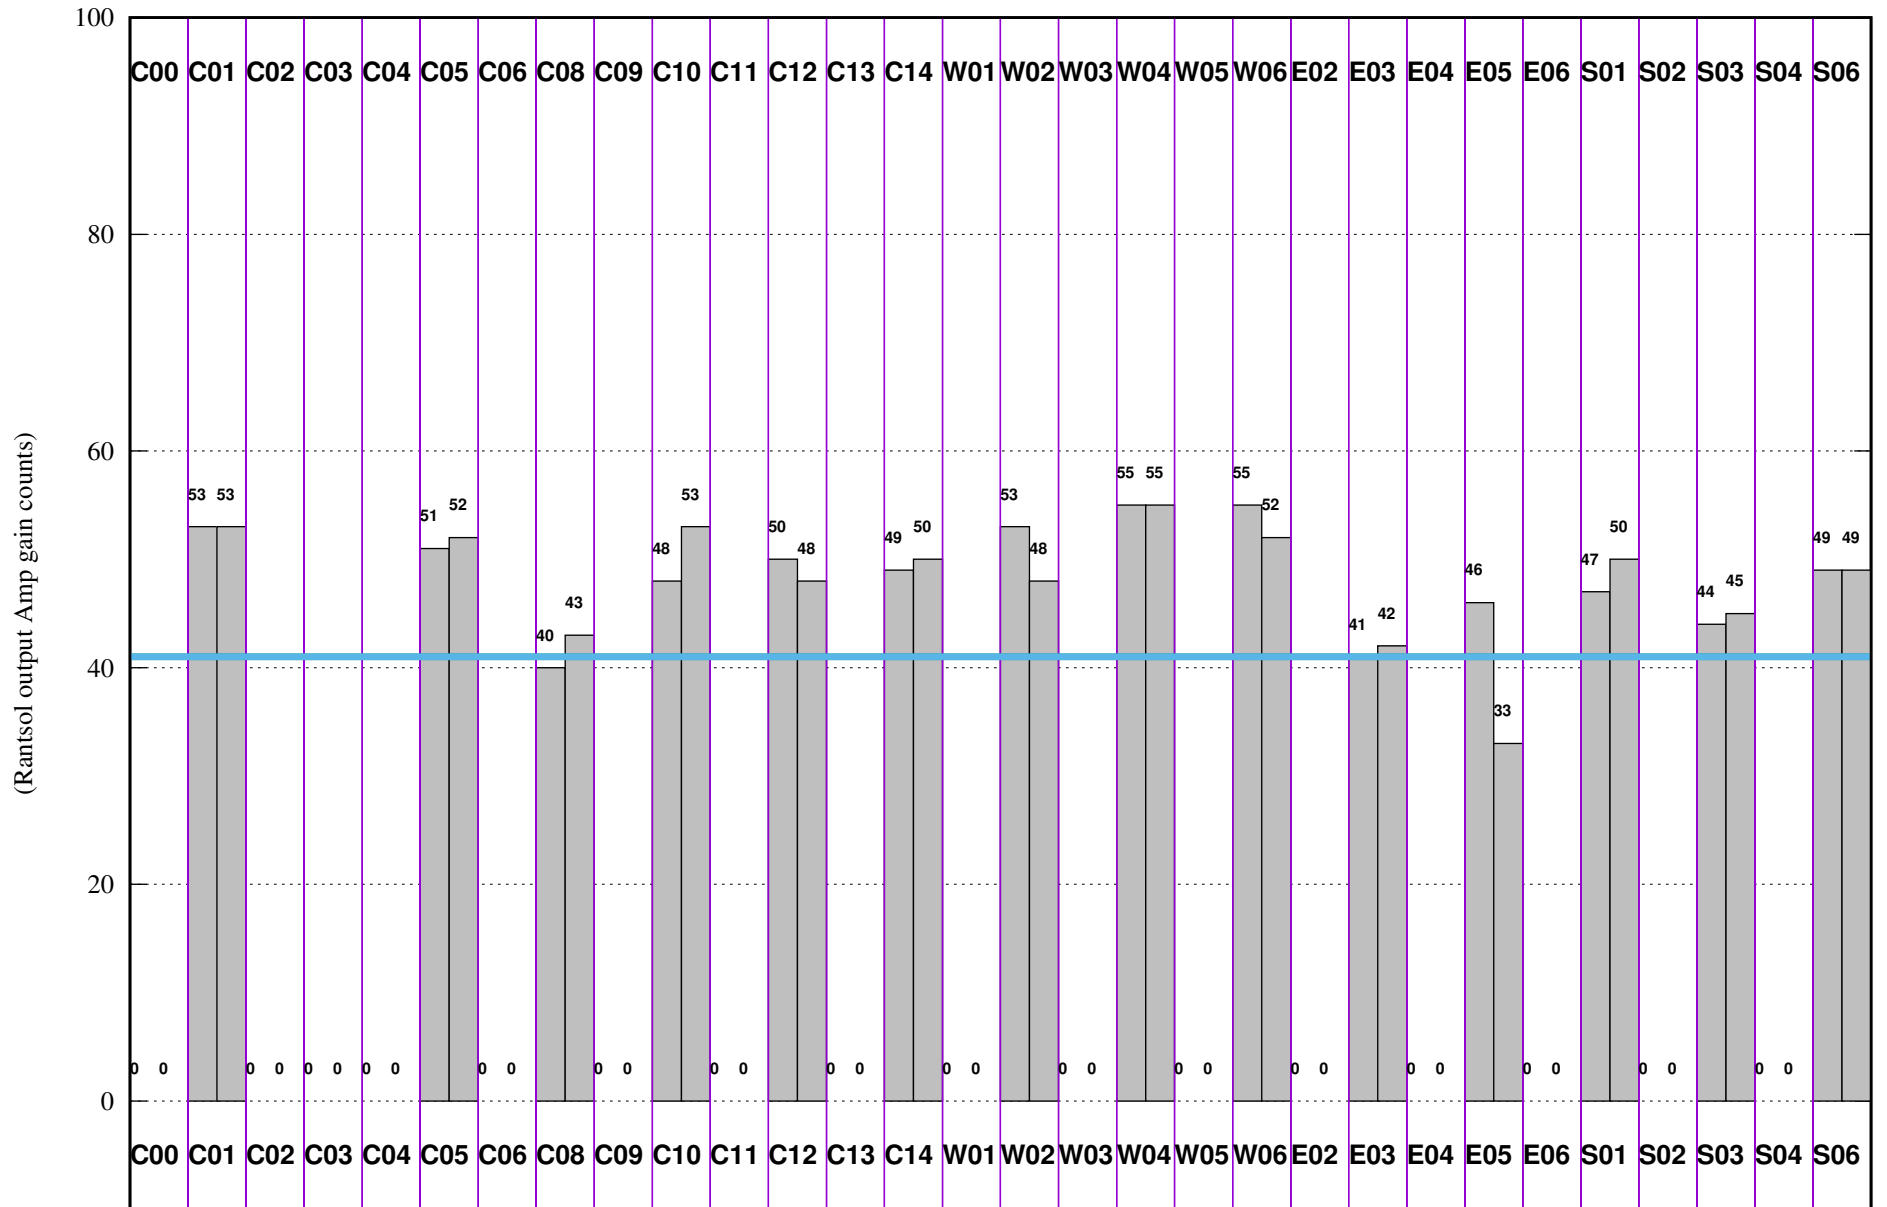

FRINGE STATUS (Rf:591.000,591.000 MHz., LO1:540.000,540.000 MHz., LO4/5:149.000,156.000 MHz.)

(File:/gsbifrddata1/22jun/40_70b_2jun2021_g.sb.lta, scan:1, chan:150, Src:3C286, Date:22Jun2021 18:25:09)