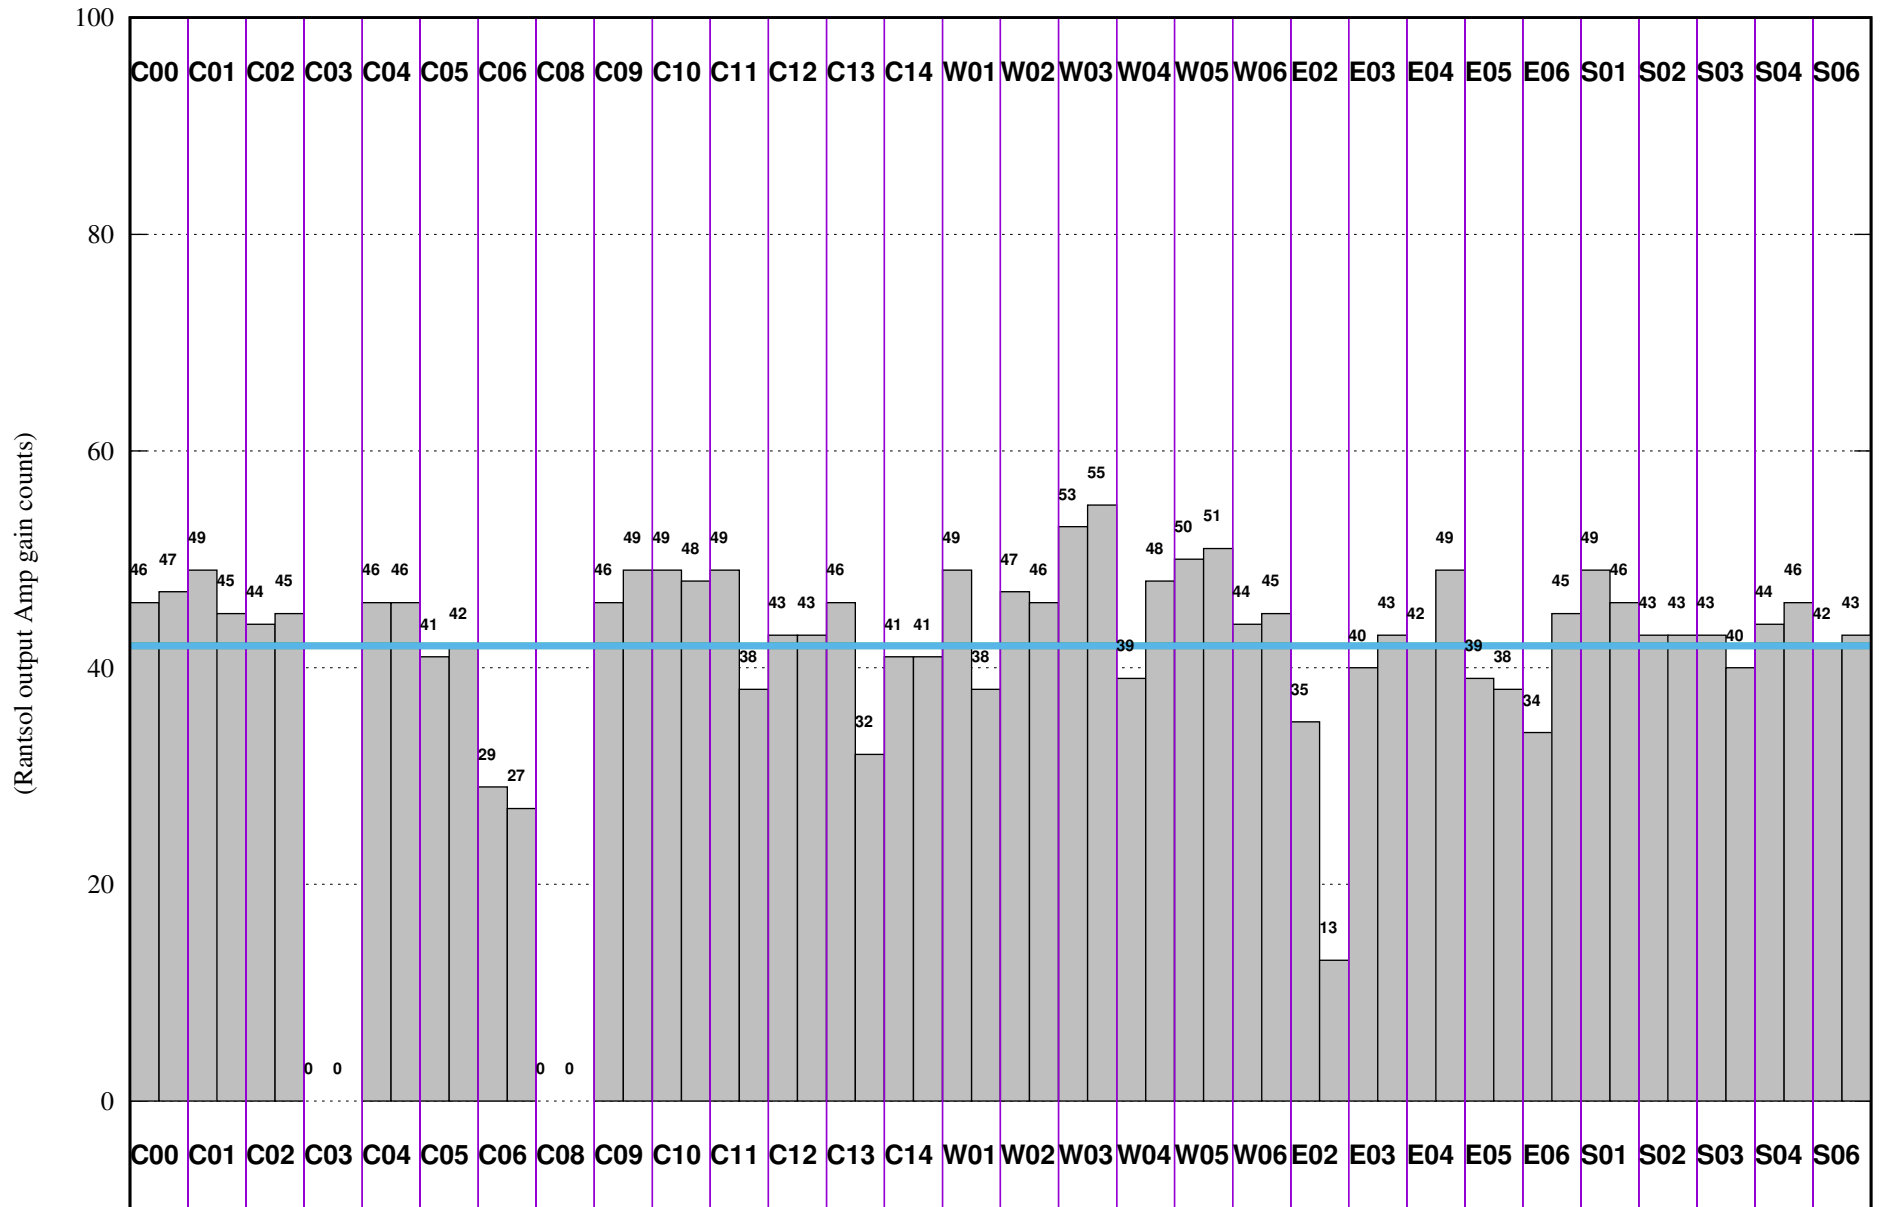

FRINGE STATUS (Rf:1409.000,1409.000 MHz., LO1:1460.000,1460.000 MHz., LO4/5:149.000,156.000 MHz.)

(File:/gsbifrddata1/22may/40_82_2may2021_sb.lta, scan:0, chan:150, Src:3C147, Date:22May2021 17:12:44)