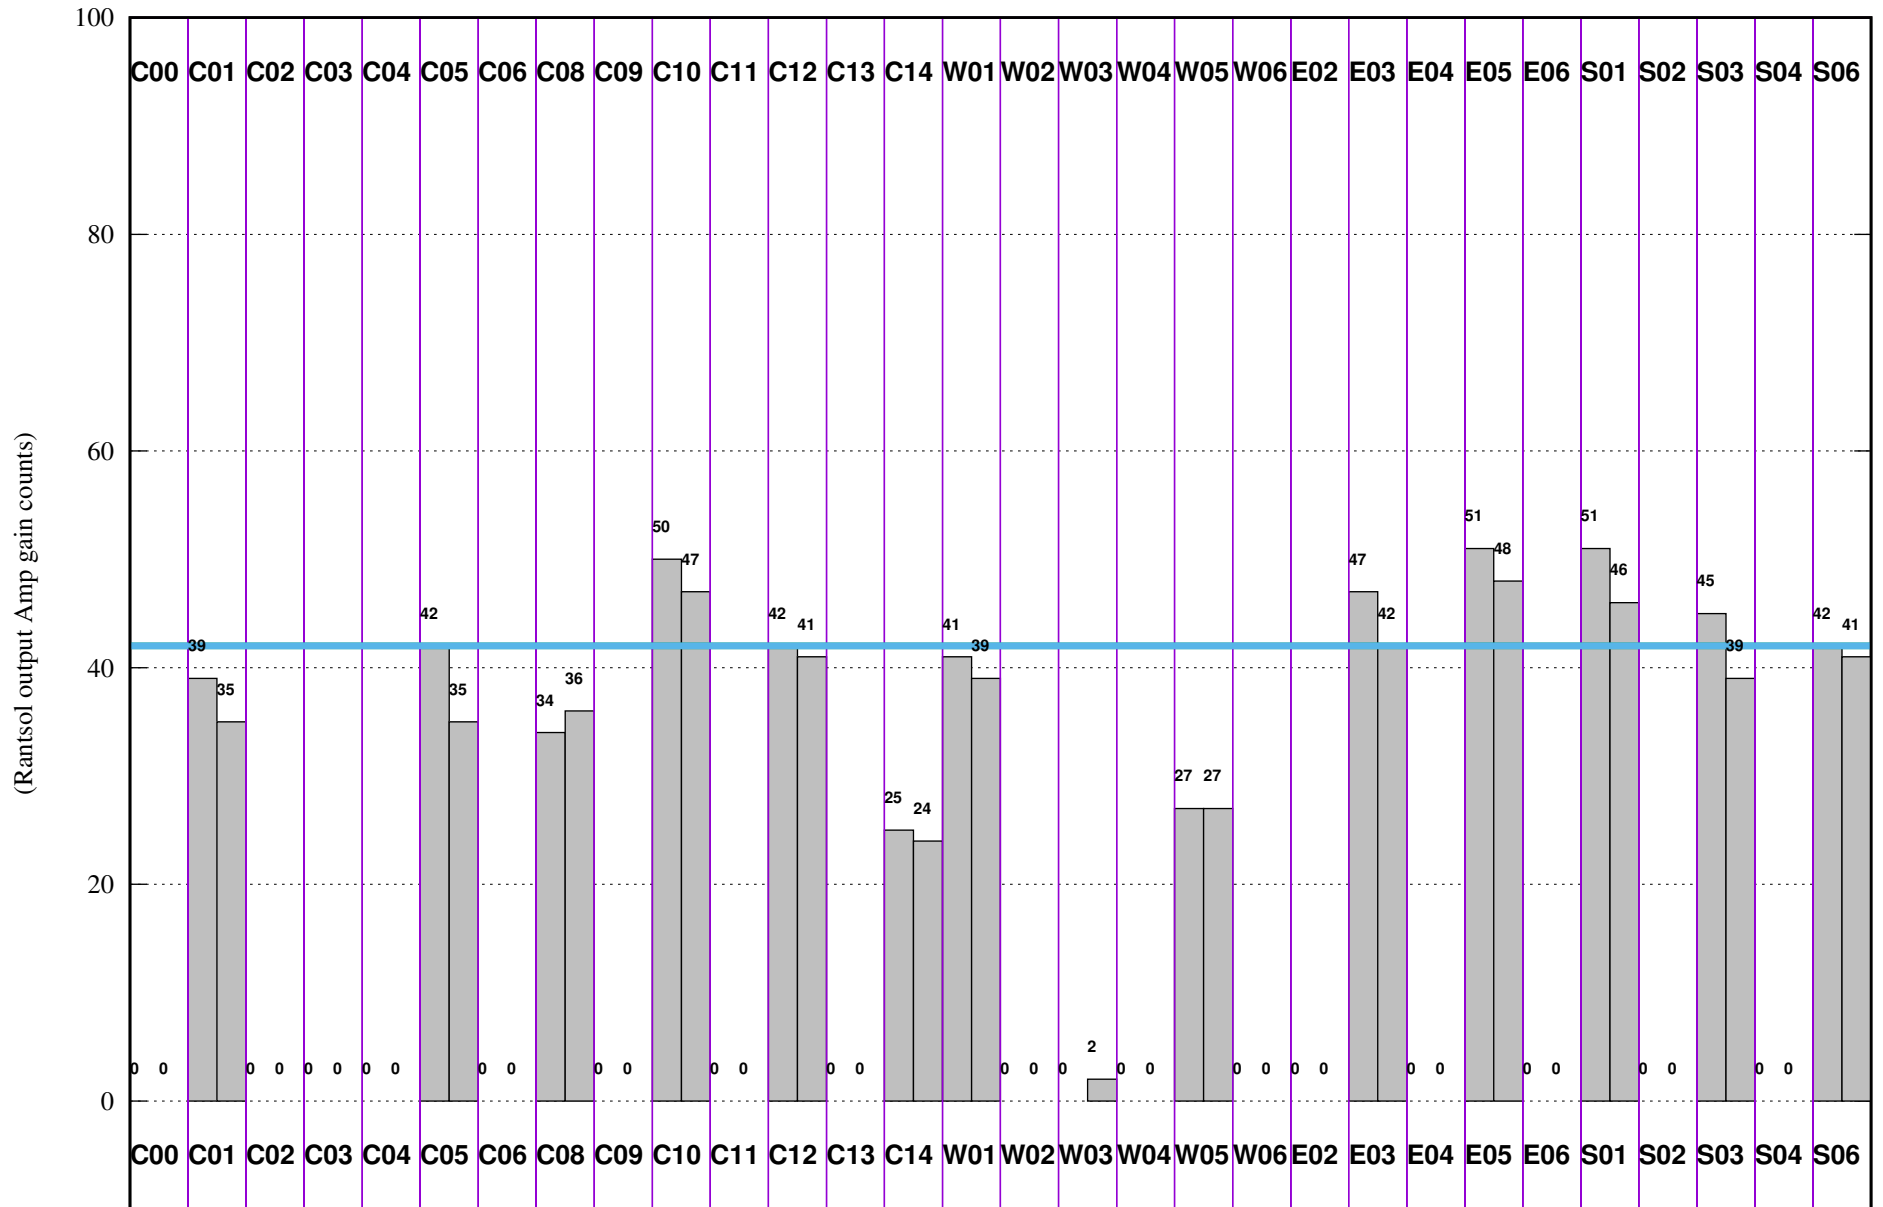

FRINGE STATUS (Rf:1409.000,1409.000 MHz., LO1:1460.000,1460.000 MHz., LO4/5:149.000,156.000 MHz.)

( File:/gsbifrddata/23jan/39\_084a\_23jan2021\_b\_and5\_g.sb.lta, scan:0, chan:150, Src:3C286, Date:23Jan2021 09:48:24)