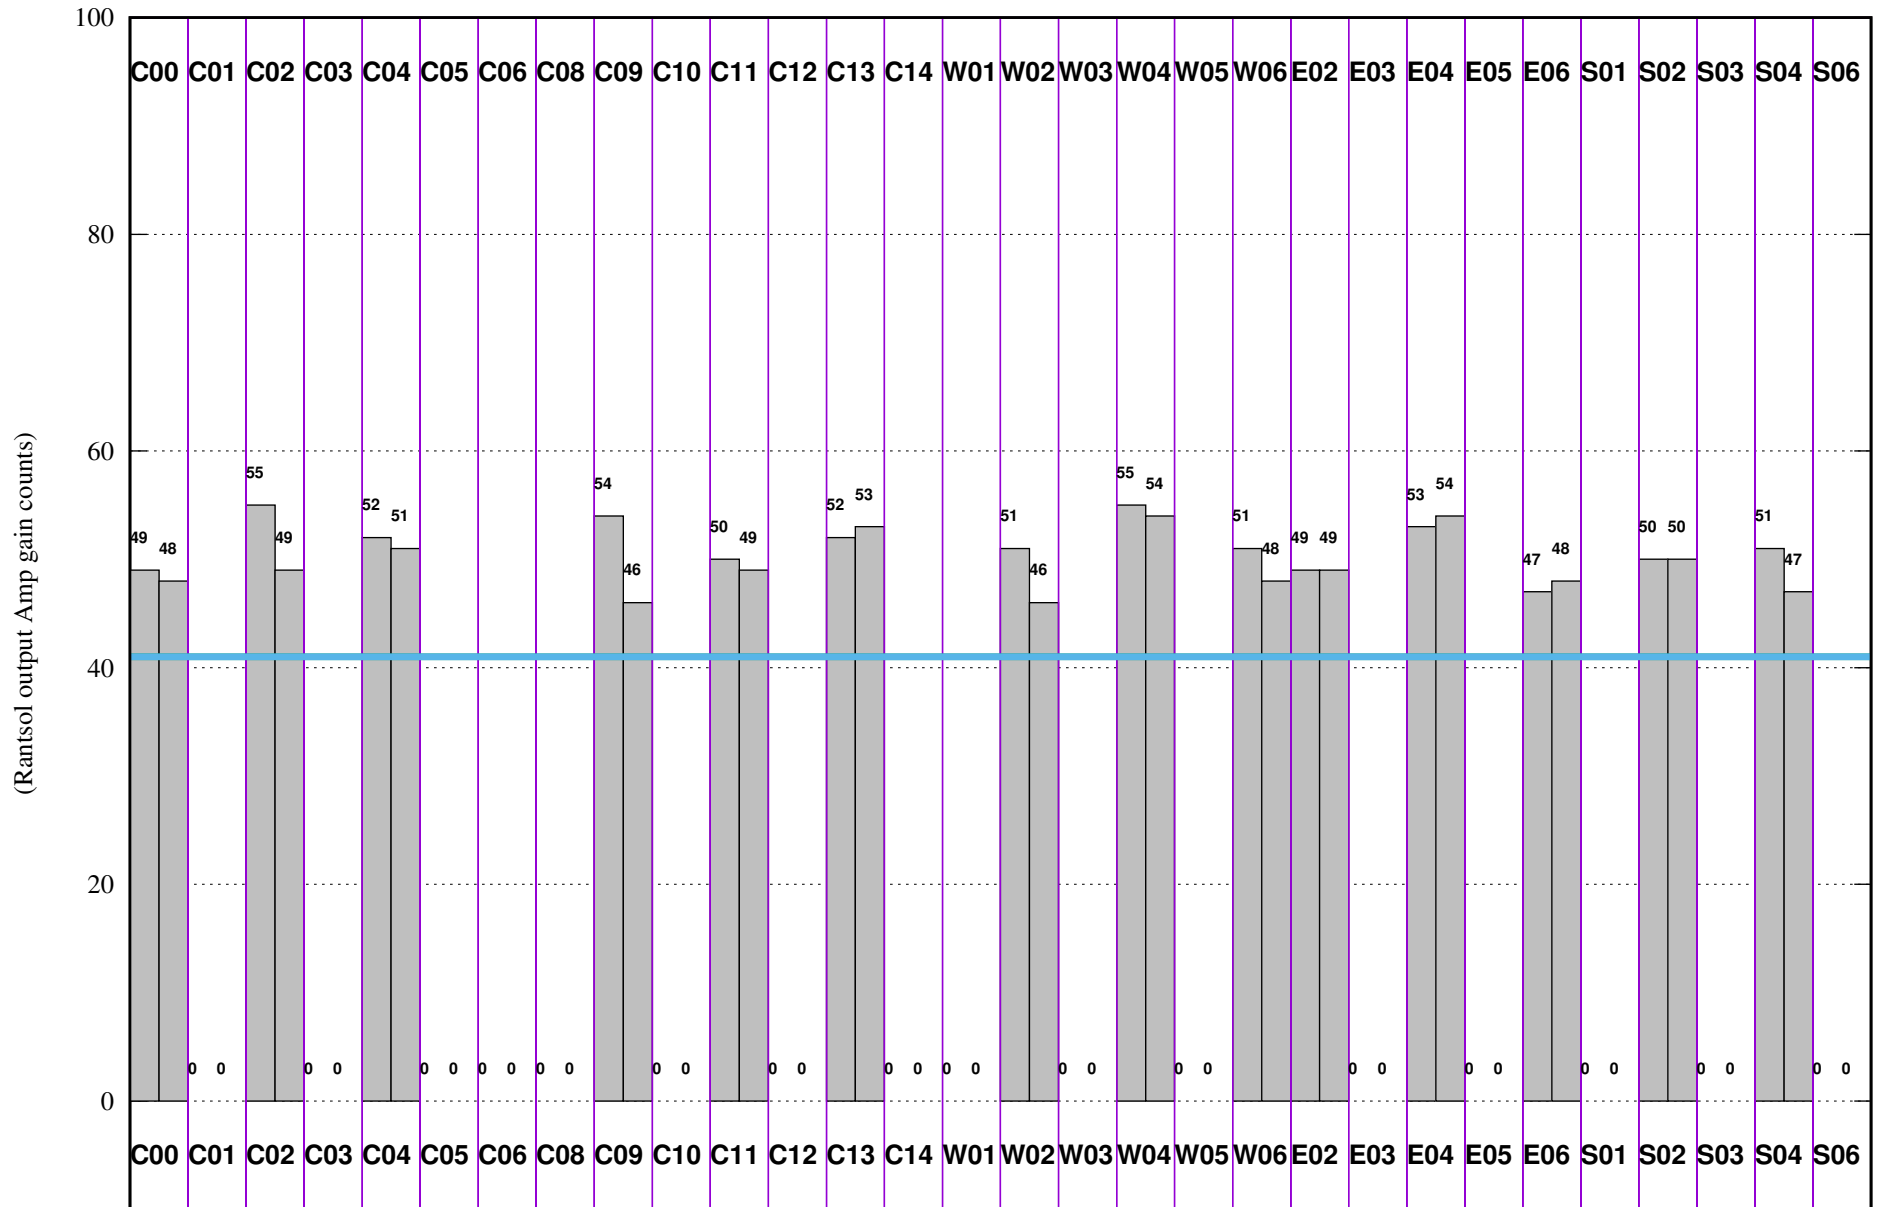

FRINGE STATUS (Rf:591.000,591.000 MHz., LO1:540.000,540.000 MHz., LO4/5:149.000,156.000 MHz.)

(File:/gsbifrddata/23jan/39084b23jan2021_band4_gsb.lta, scan:0, chan:150, Src:3C286, Date:23Jan2021 09:48:11)