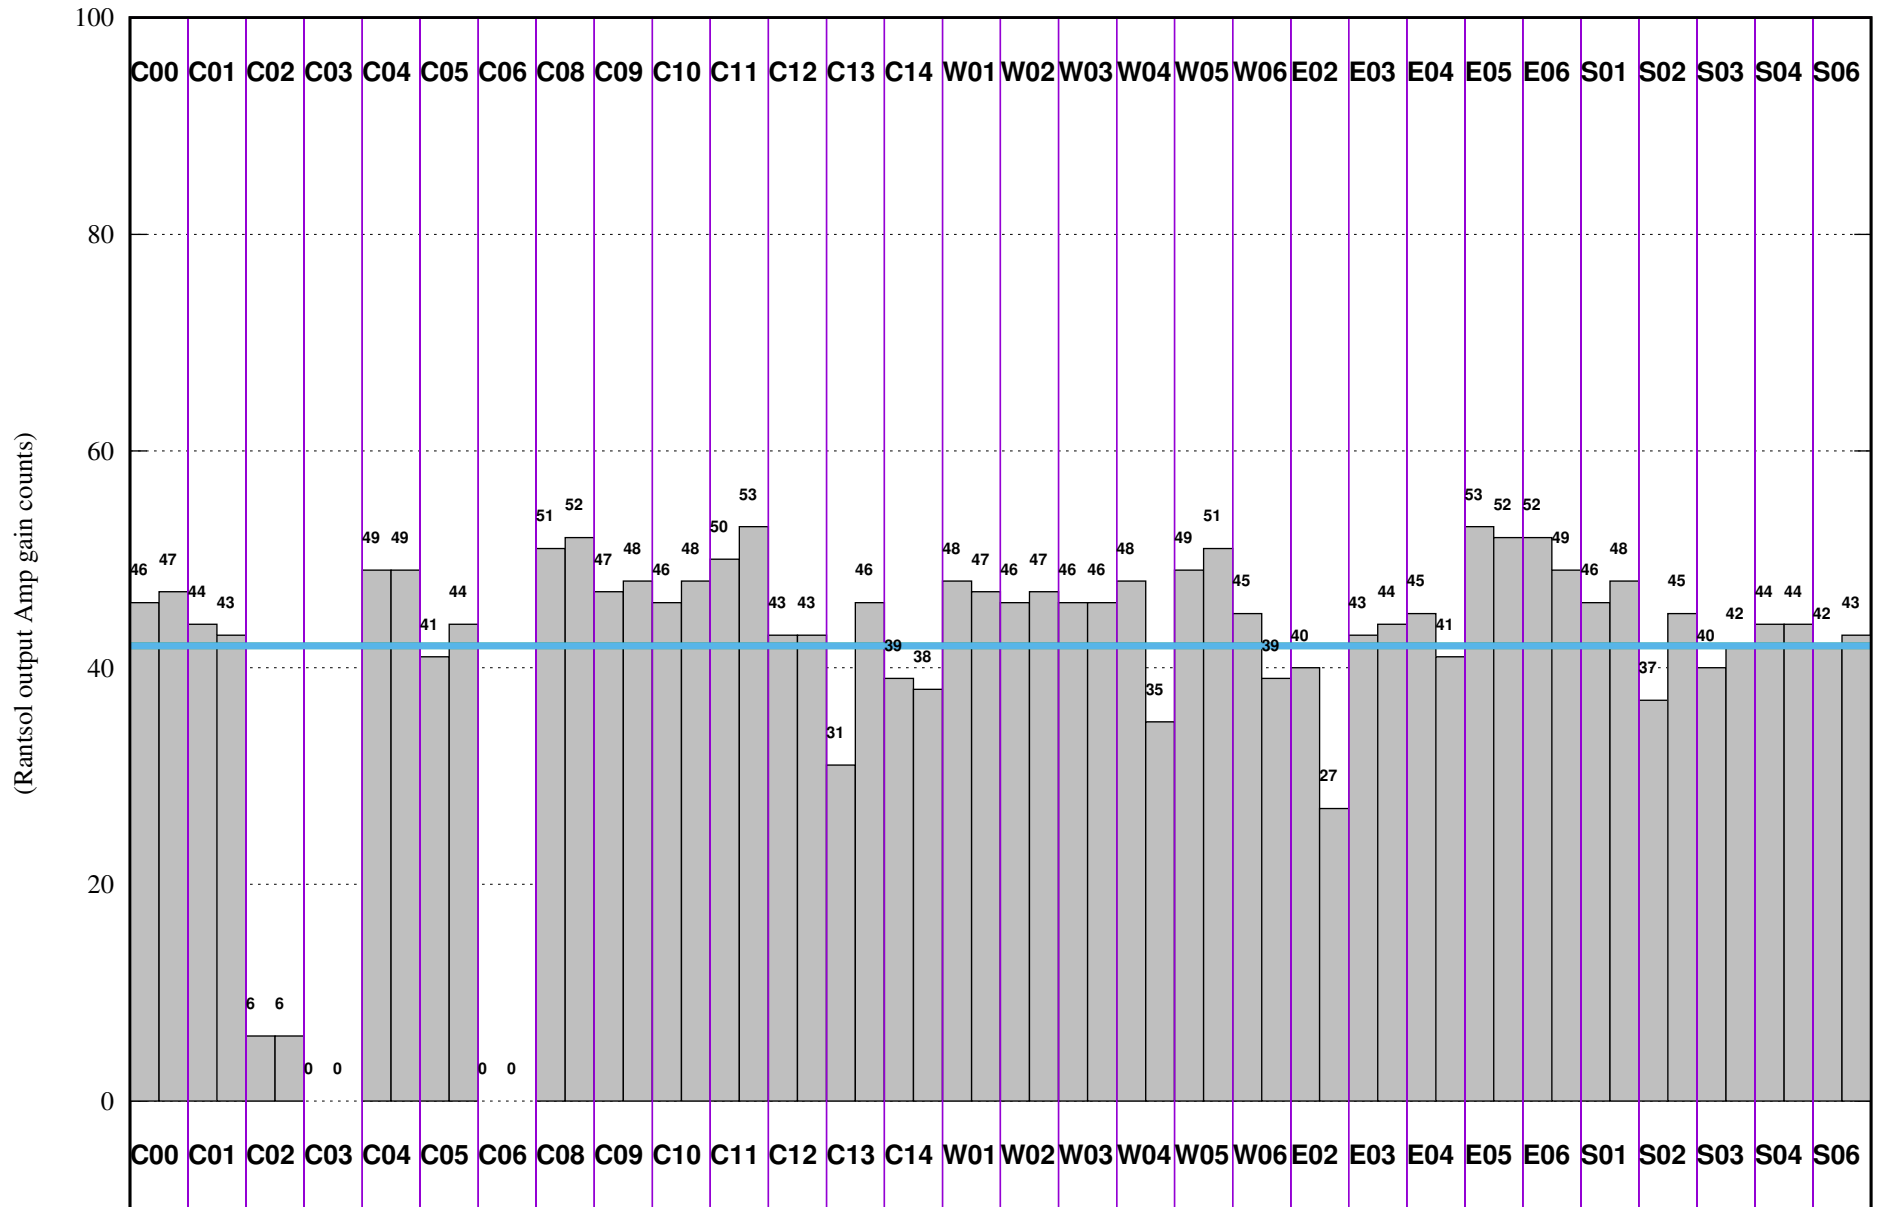

FRINGE STATUS (Rf:1407.283,1407.283 MHz., LO1:1335.000,1335.000 MHz., LO4/5:127.717,177.283 MHz.)

( File:/gsbifrddata1/23jan/3903723jan2021\_b5\_gsb.lta, scan:0, chan:150, Src:3C48, Date:23Jan2021 16:18:31)