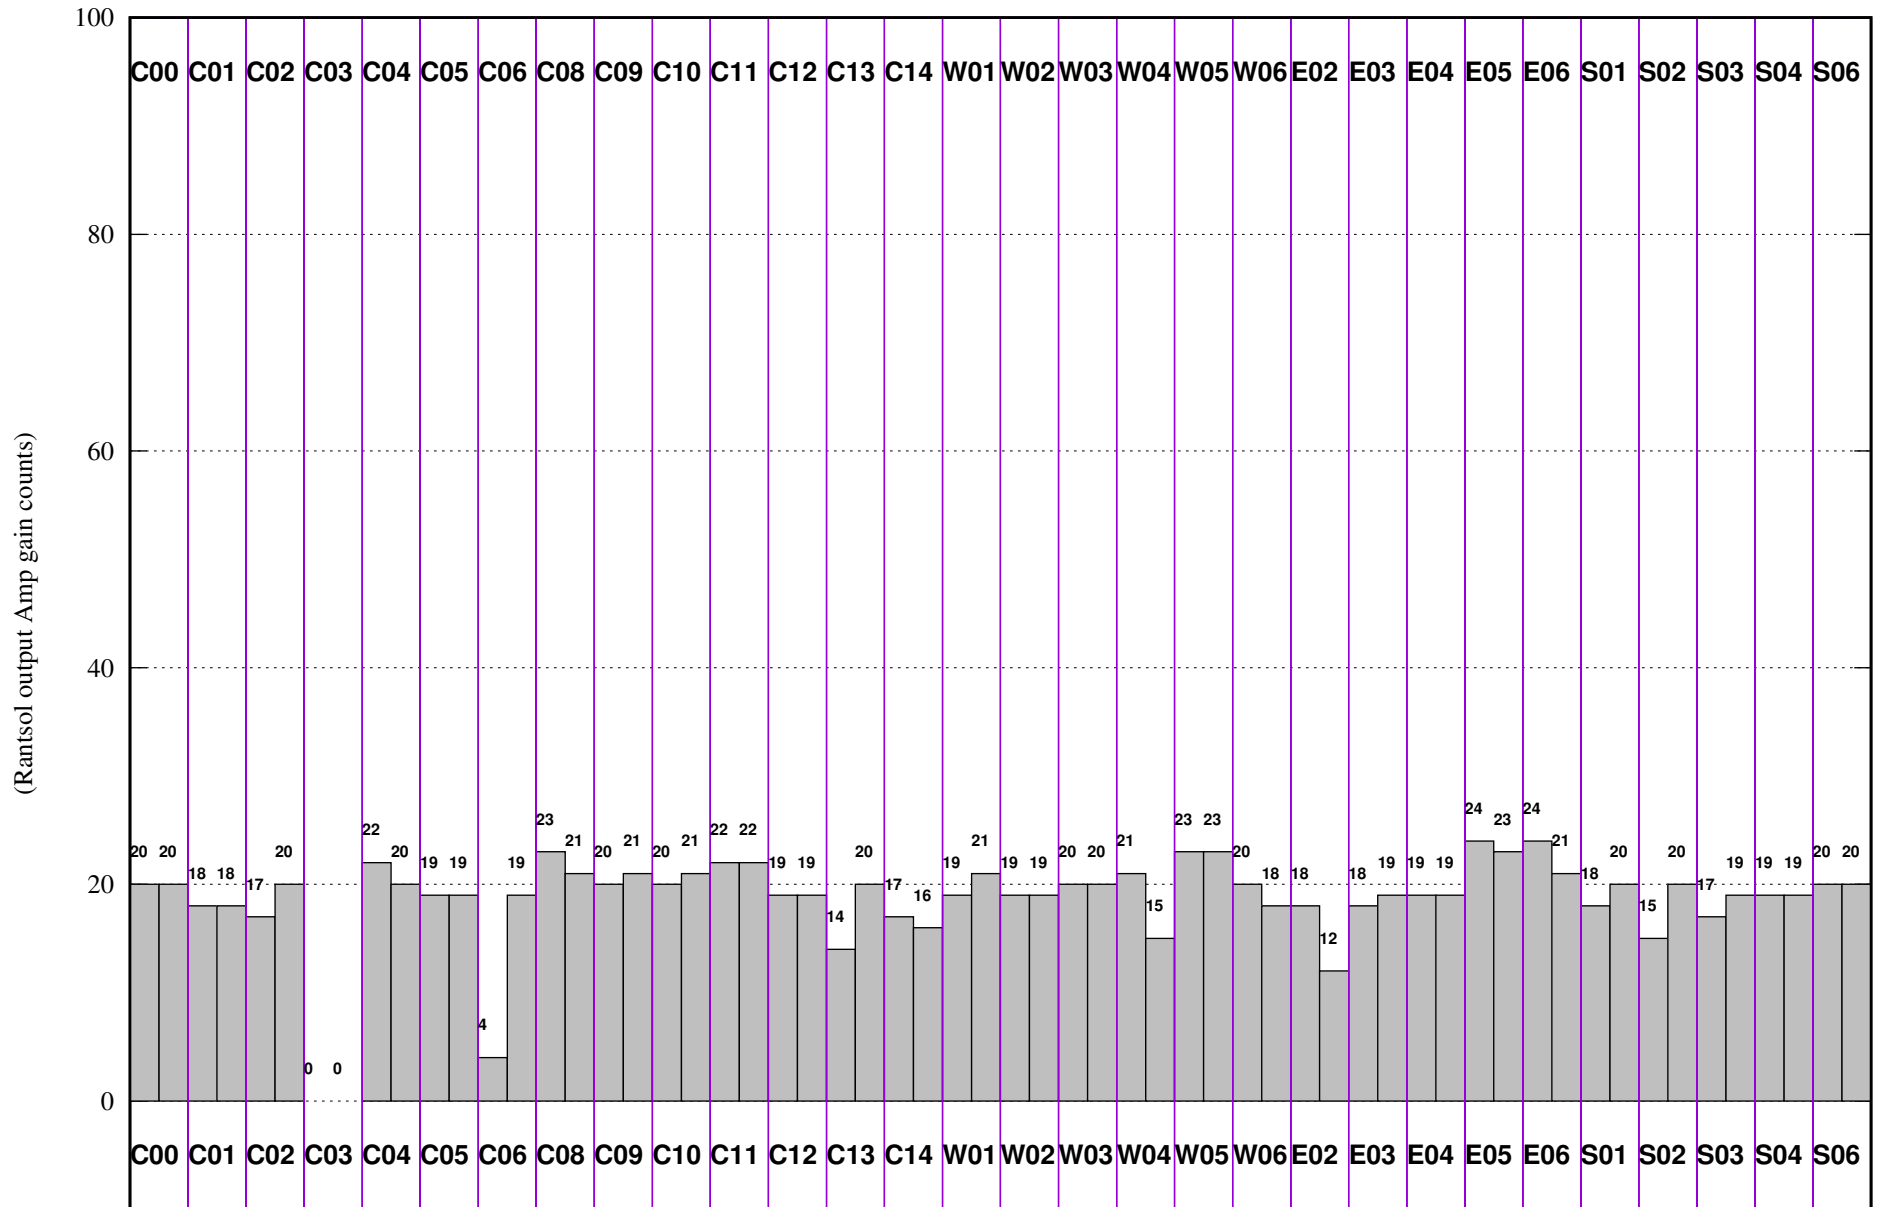

FRINGE STATUS (Rf:1407.283,1407.283 MHz., LO1:1335.000,1335.000 MHz., LO4/5:127.717,177.283 MHz.)

(File:/gsbifrddata1/23jan/3903723jan2021_b5g.sb.lta, scan:5, chan:150, Src:0323+055, Date:23Jan2021 18:24:48)