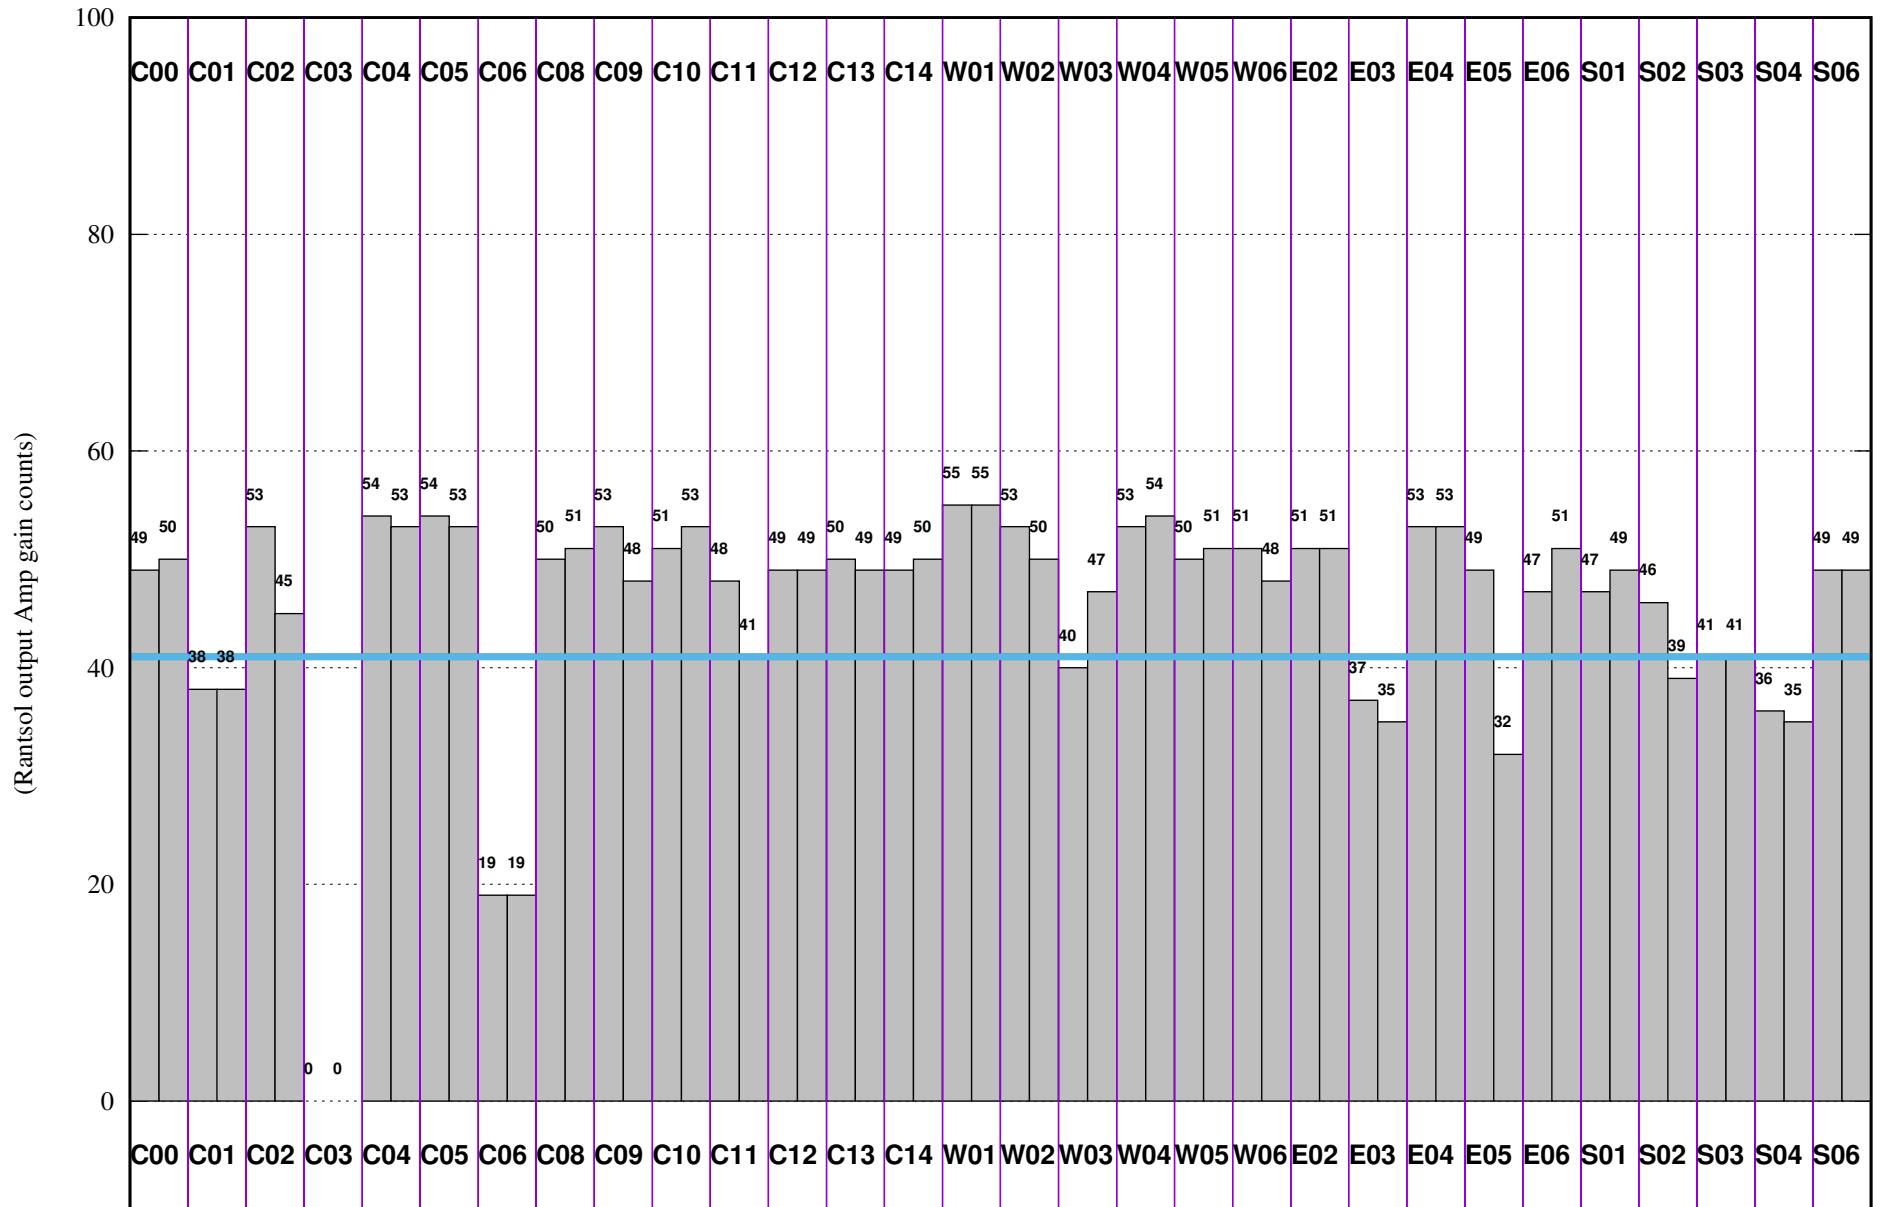

FRINGE STATUS (Rf:591.000,591.000 MHz., LO1:540.000,540.000 MHz., LO4/5:149.000,156.000 MHz.)

( File:/gsbifrddata1/23jul/40\_90\_23jul2021\_g.sb.lta, scan:0, chan:150, Src:3C286, Date:23Jul2021 19:21:25)