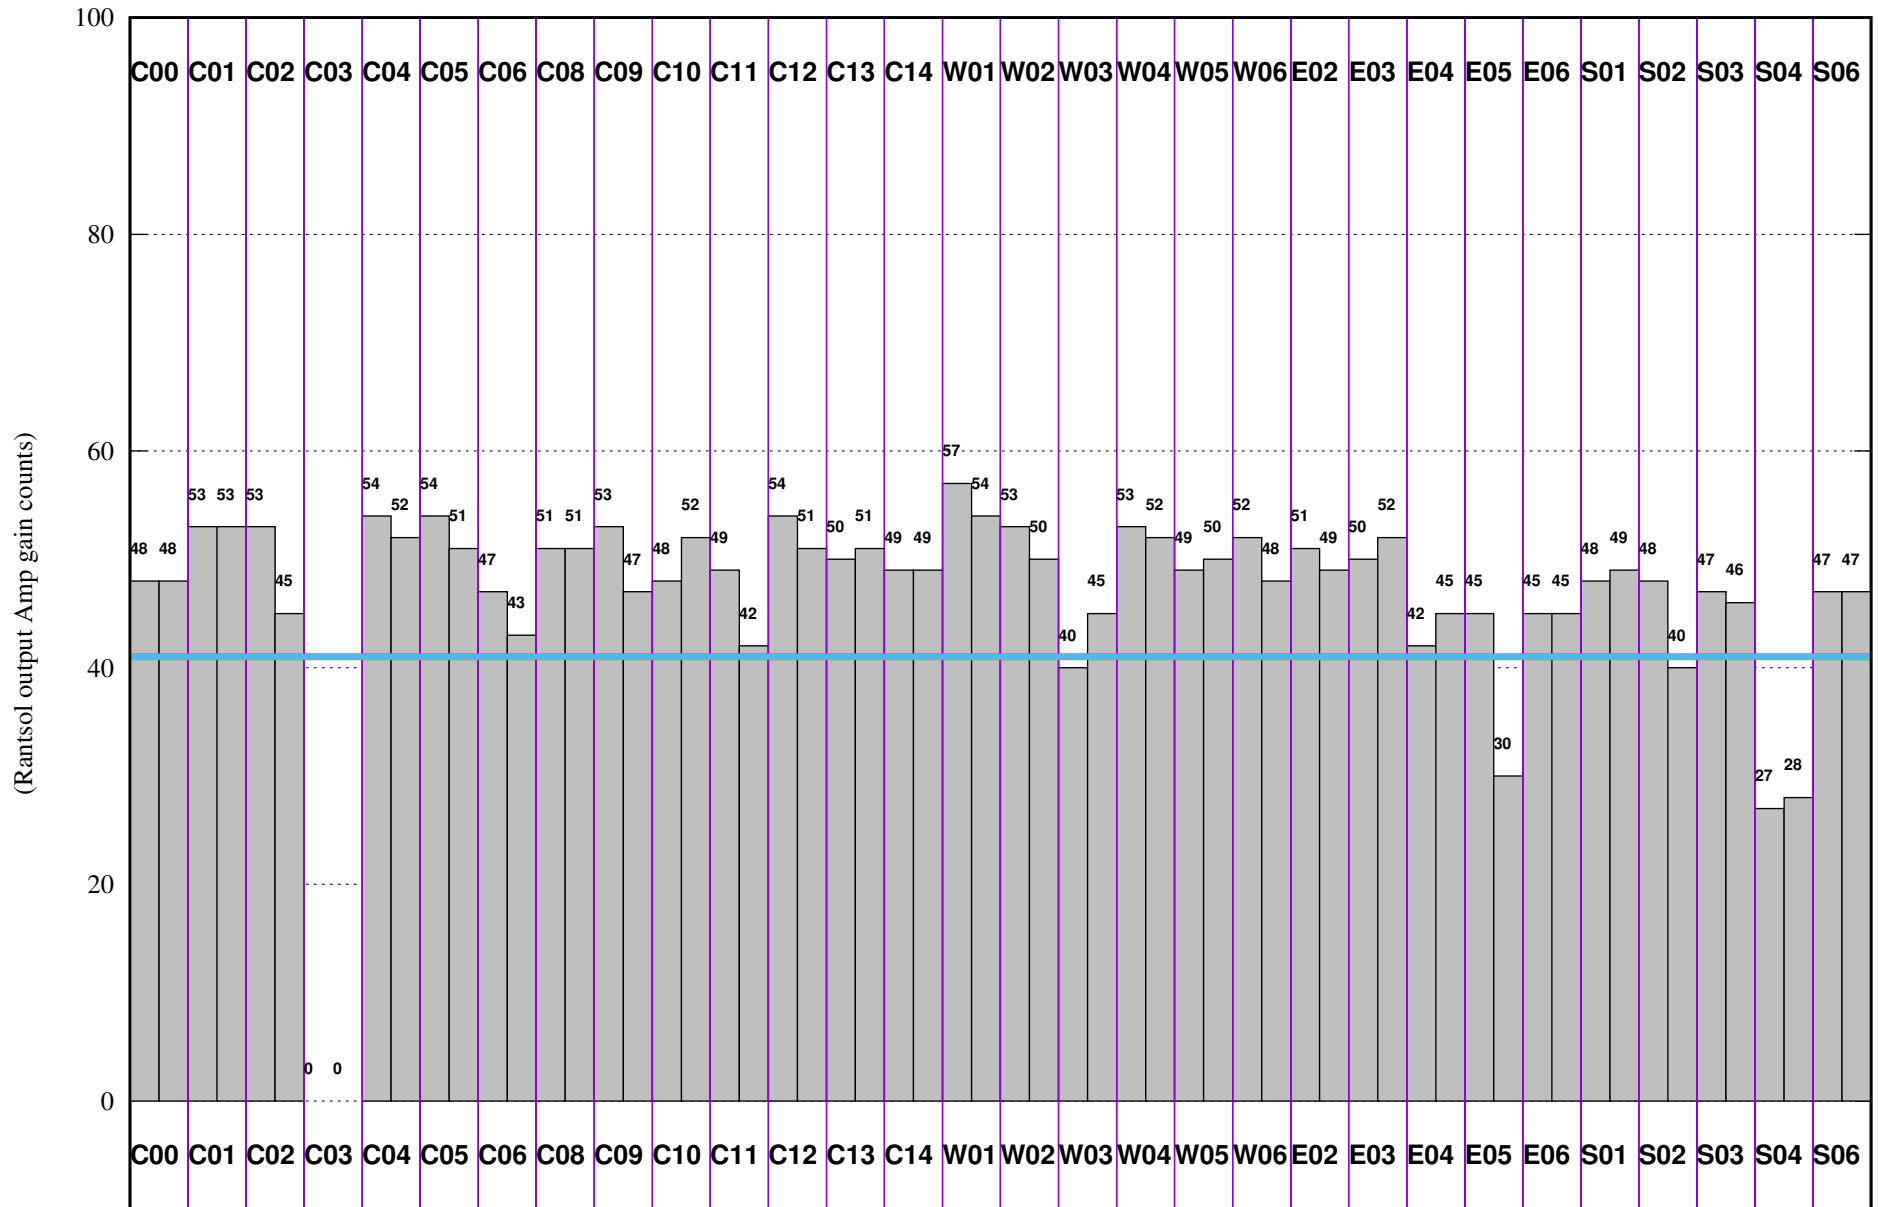

FRINGE STATUS (Rf:591.000,591.000 MHz., LO1:540.000,540.000 MHz., LO4/5:149.000,156.000 MHz.)

( File:/gsbifdata1/23may/40\_90\_23may2021\_g.sb.lta, scan:0, chan:150, Src:3C286, Date:23May2021 23:33:51)