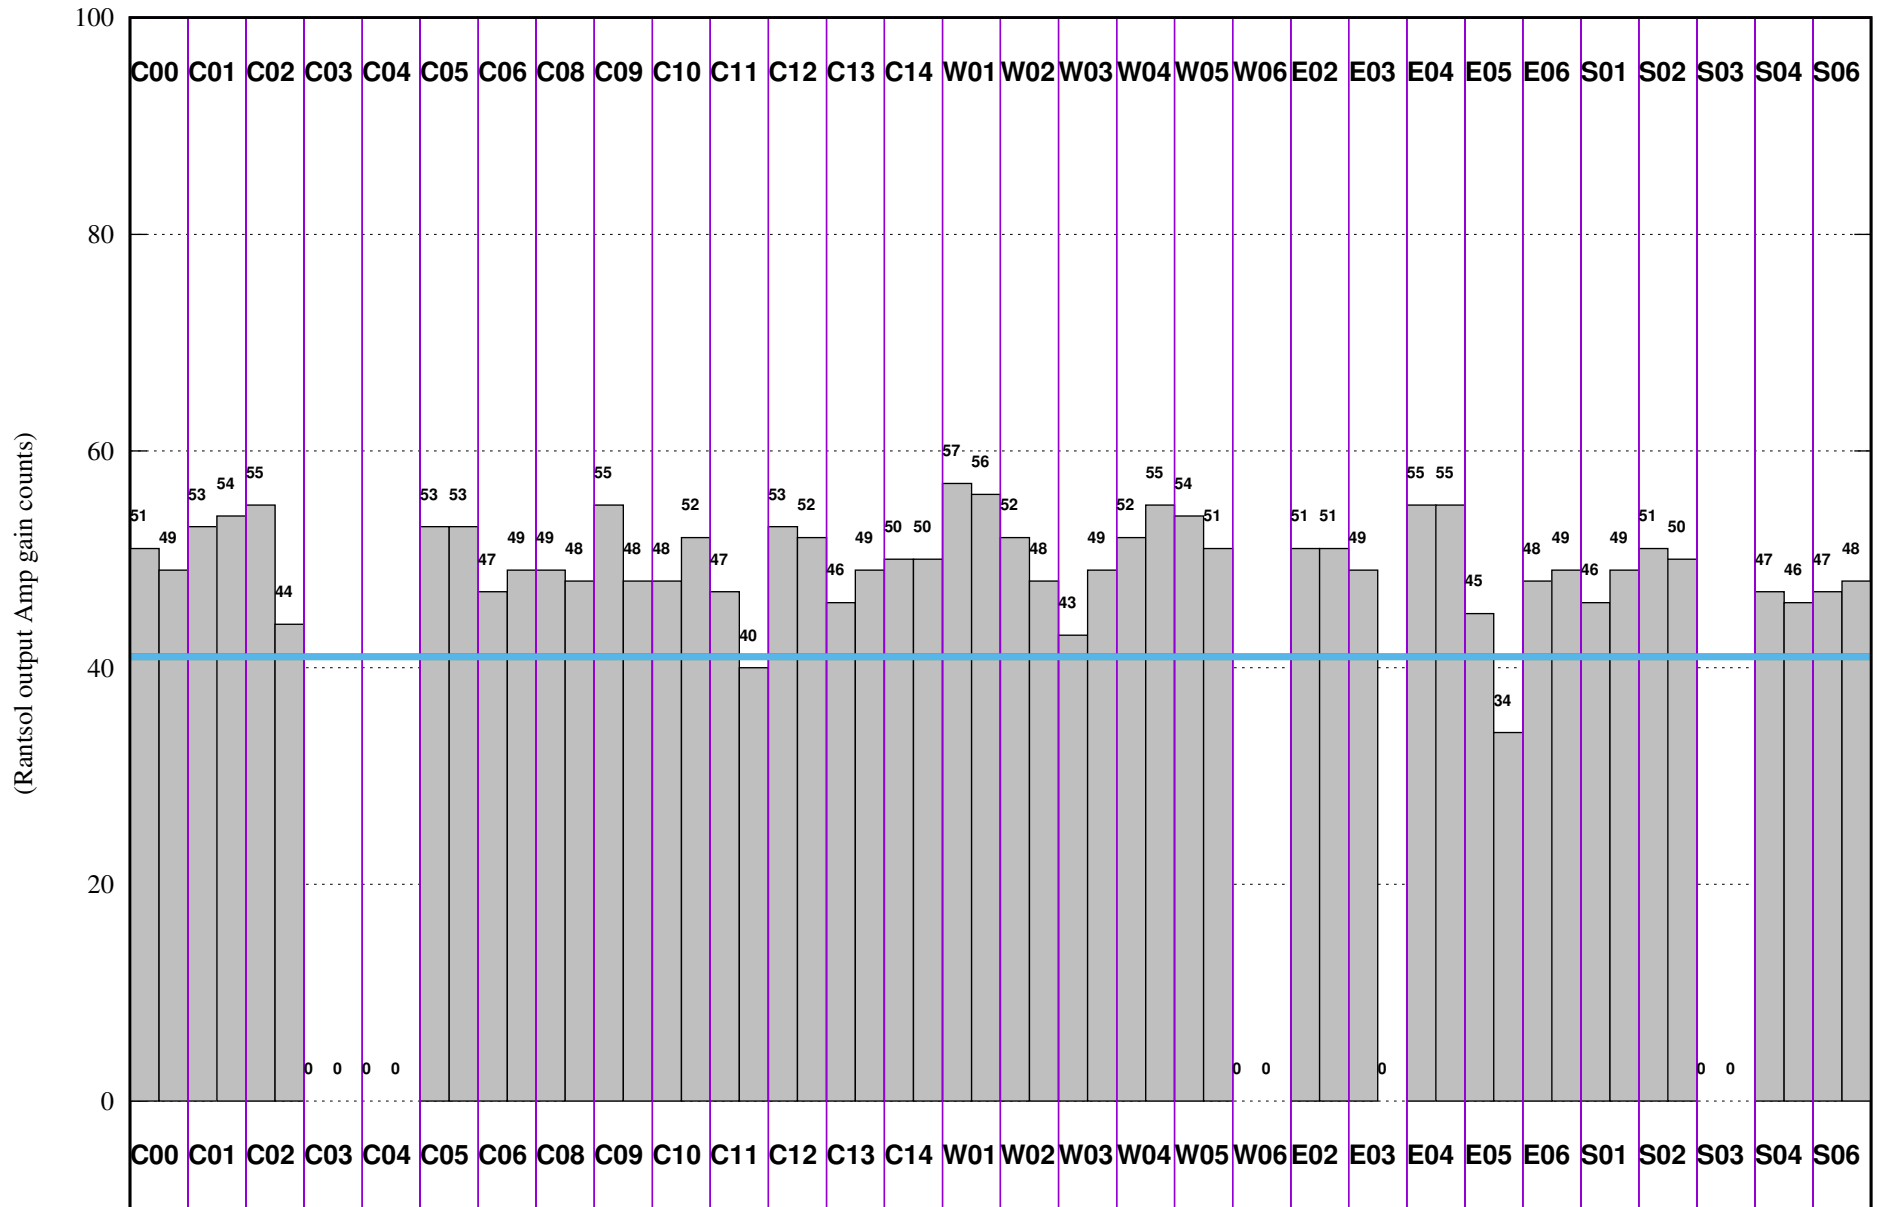

FRINGE STATUS (Rf:591.000,591.000 MHz., LO1:540.000,540.000 MHz., LO4/5:149.000,156.000 MHz.)

(File:/gsbifrddata/24jun/40_89_24jun2021_gsb.lta, scan:0, chan:150, Src:3C286, Date:24Jun2021 18:02:34)