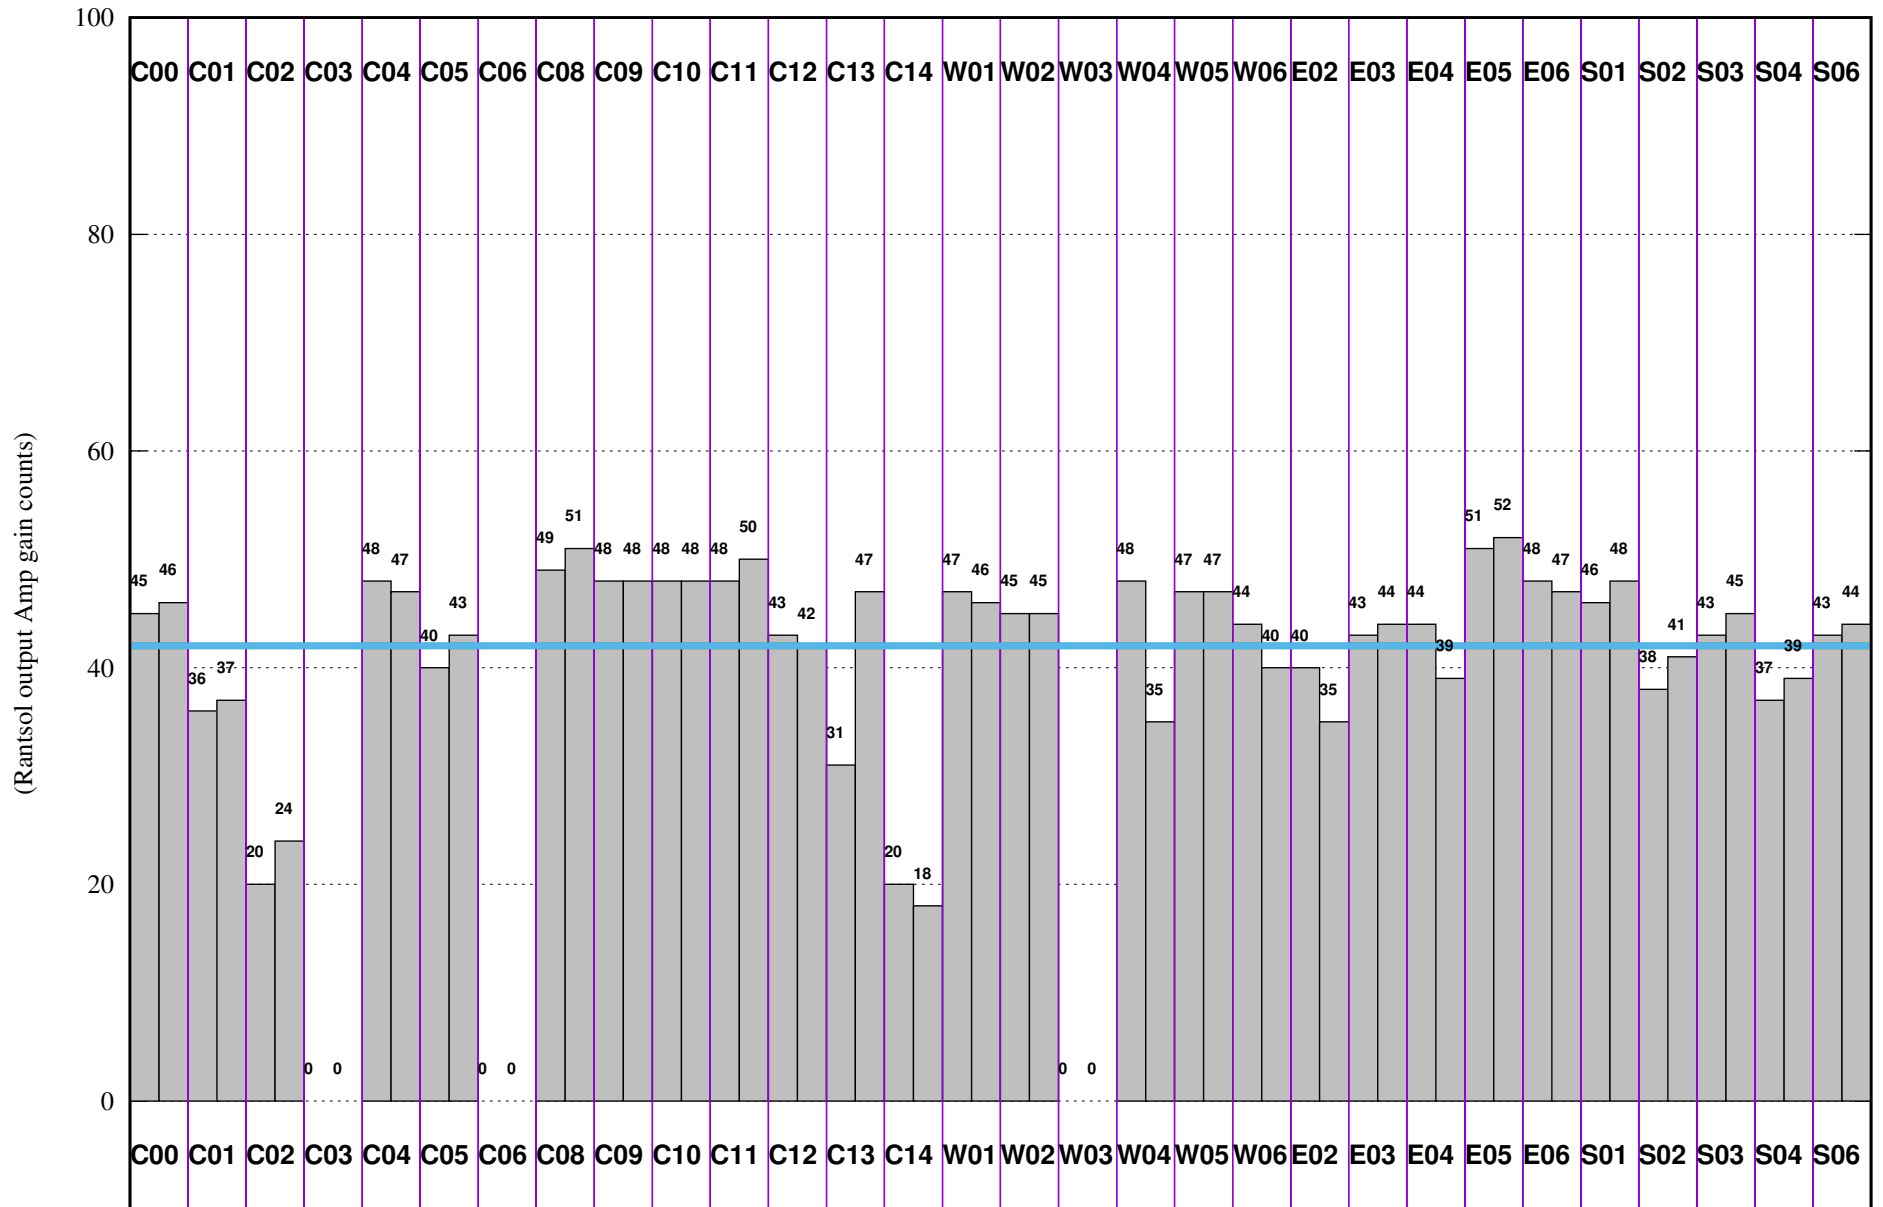

FRINGE STATUS (Rf:1415.083,1415.083 MHz., LO1:1345.000,1345.000 MHz., LO4/5:129.917,175.083 MHz.)

(File:/gsbifrddata1/24jan/3906424jan2021_gsb.lta, scan:0, chan:150, Src:3C147, Date:25Jan2021 00:08:58)