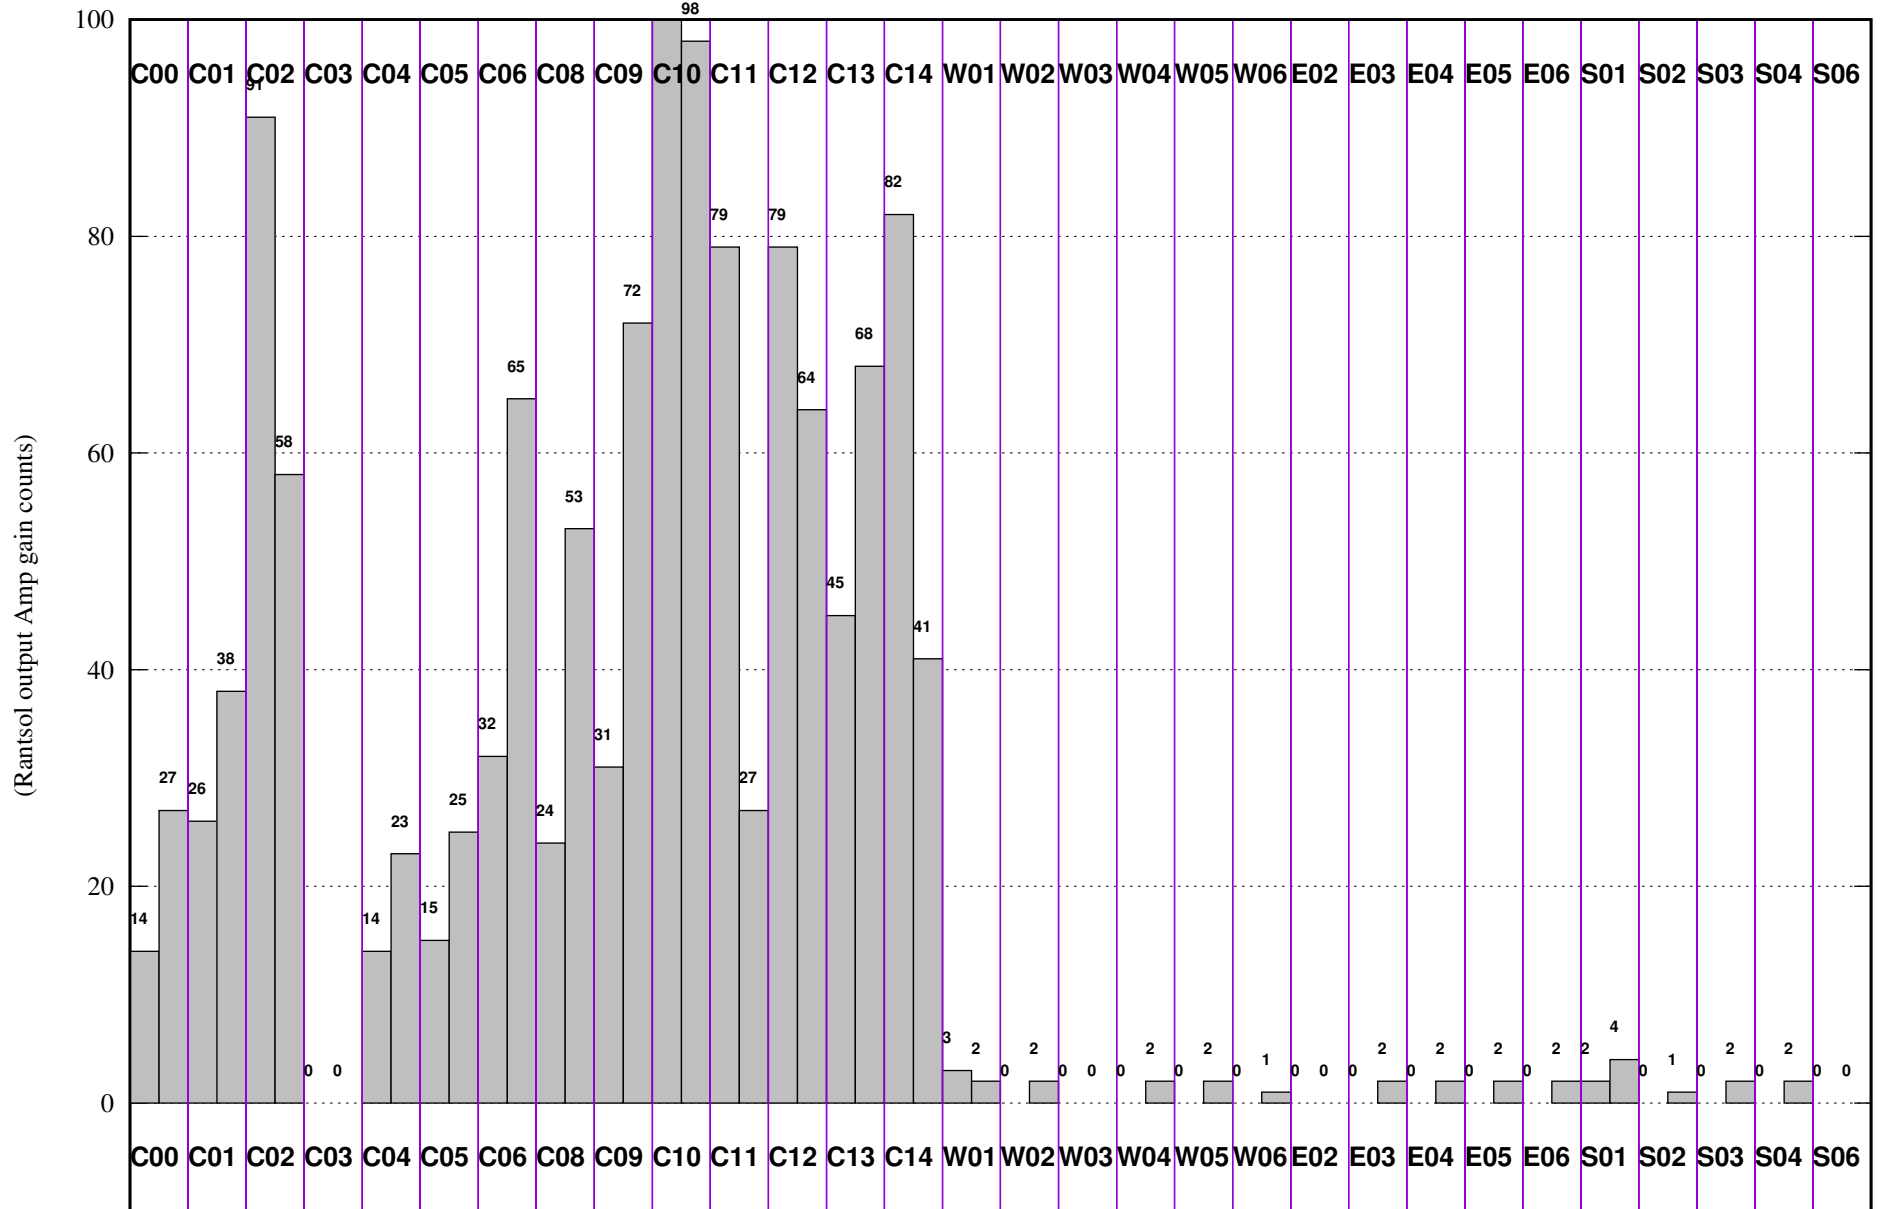

FRINGE STATUS (Rf:306.000,306.000 MHz., LO1:255.000,255.000 MHz., LO4/5:149.000,156.000 MHz.)

(File:/gsbifrddata/25jun/40_68_25jun2021_gsb.lta, scan:0, chan:150, Src:1154-350, Date:25Jun2021 21:23:42)