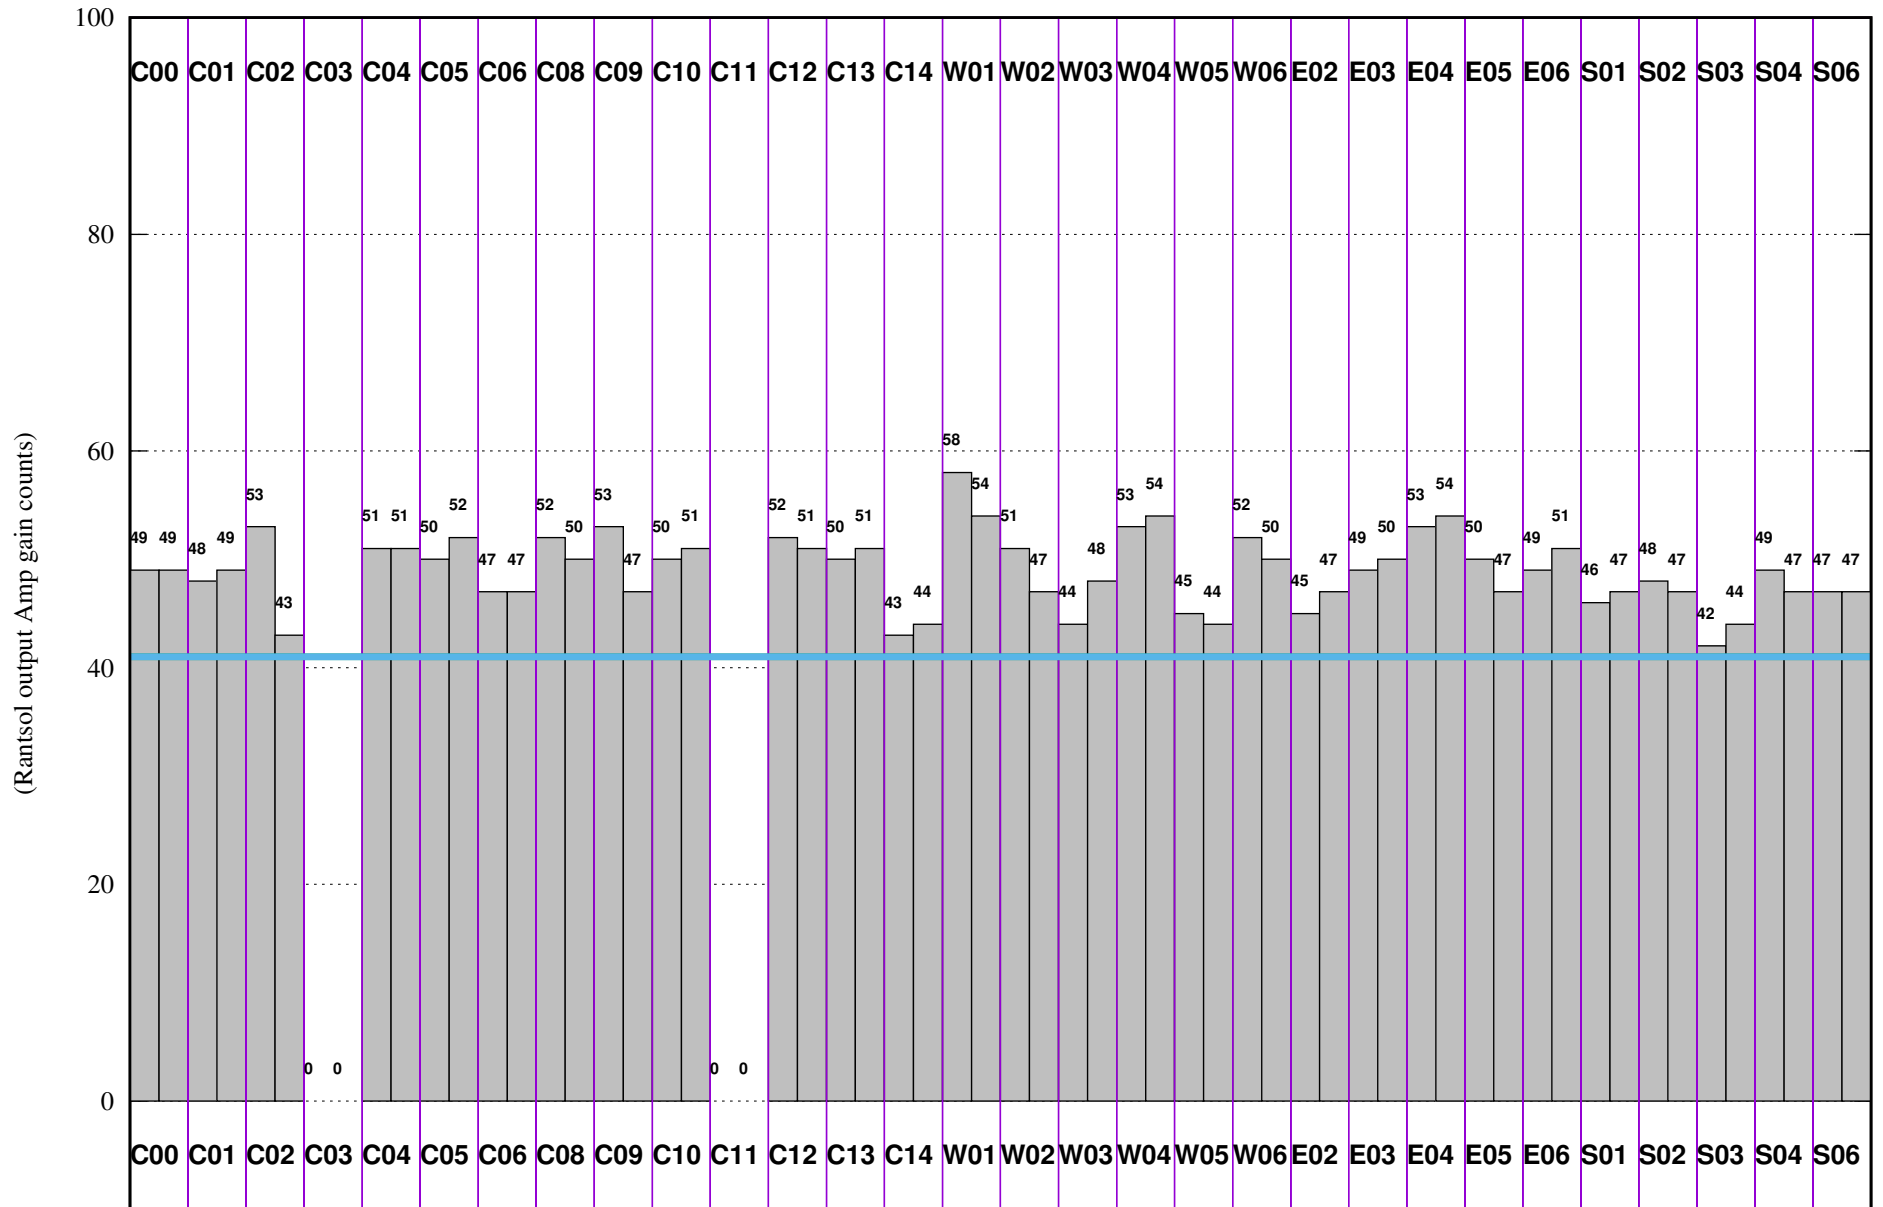

FRINGE STATUS (Rf:591.000,591.000 MHz., LO1:540.000,540.000 MHz., LO4/5:149.000,156.000 MHz.)

( File:/gsbifrddata1/25mar/3909025mar2021\_gsb.lta, scan:0, chan:150, Src:3C147, Date:25Mar2021 18:14:37)