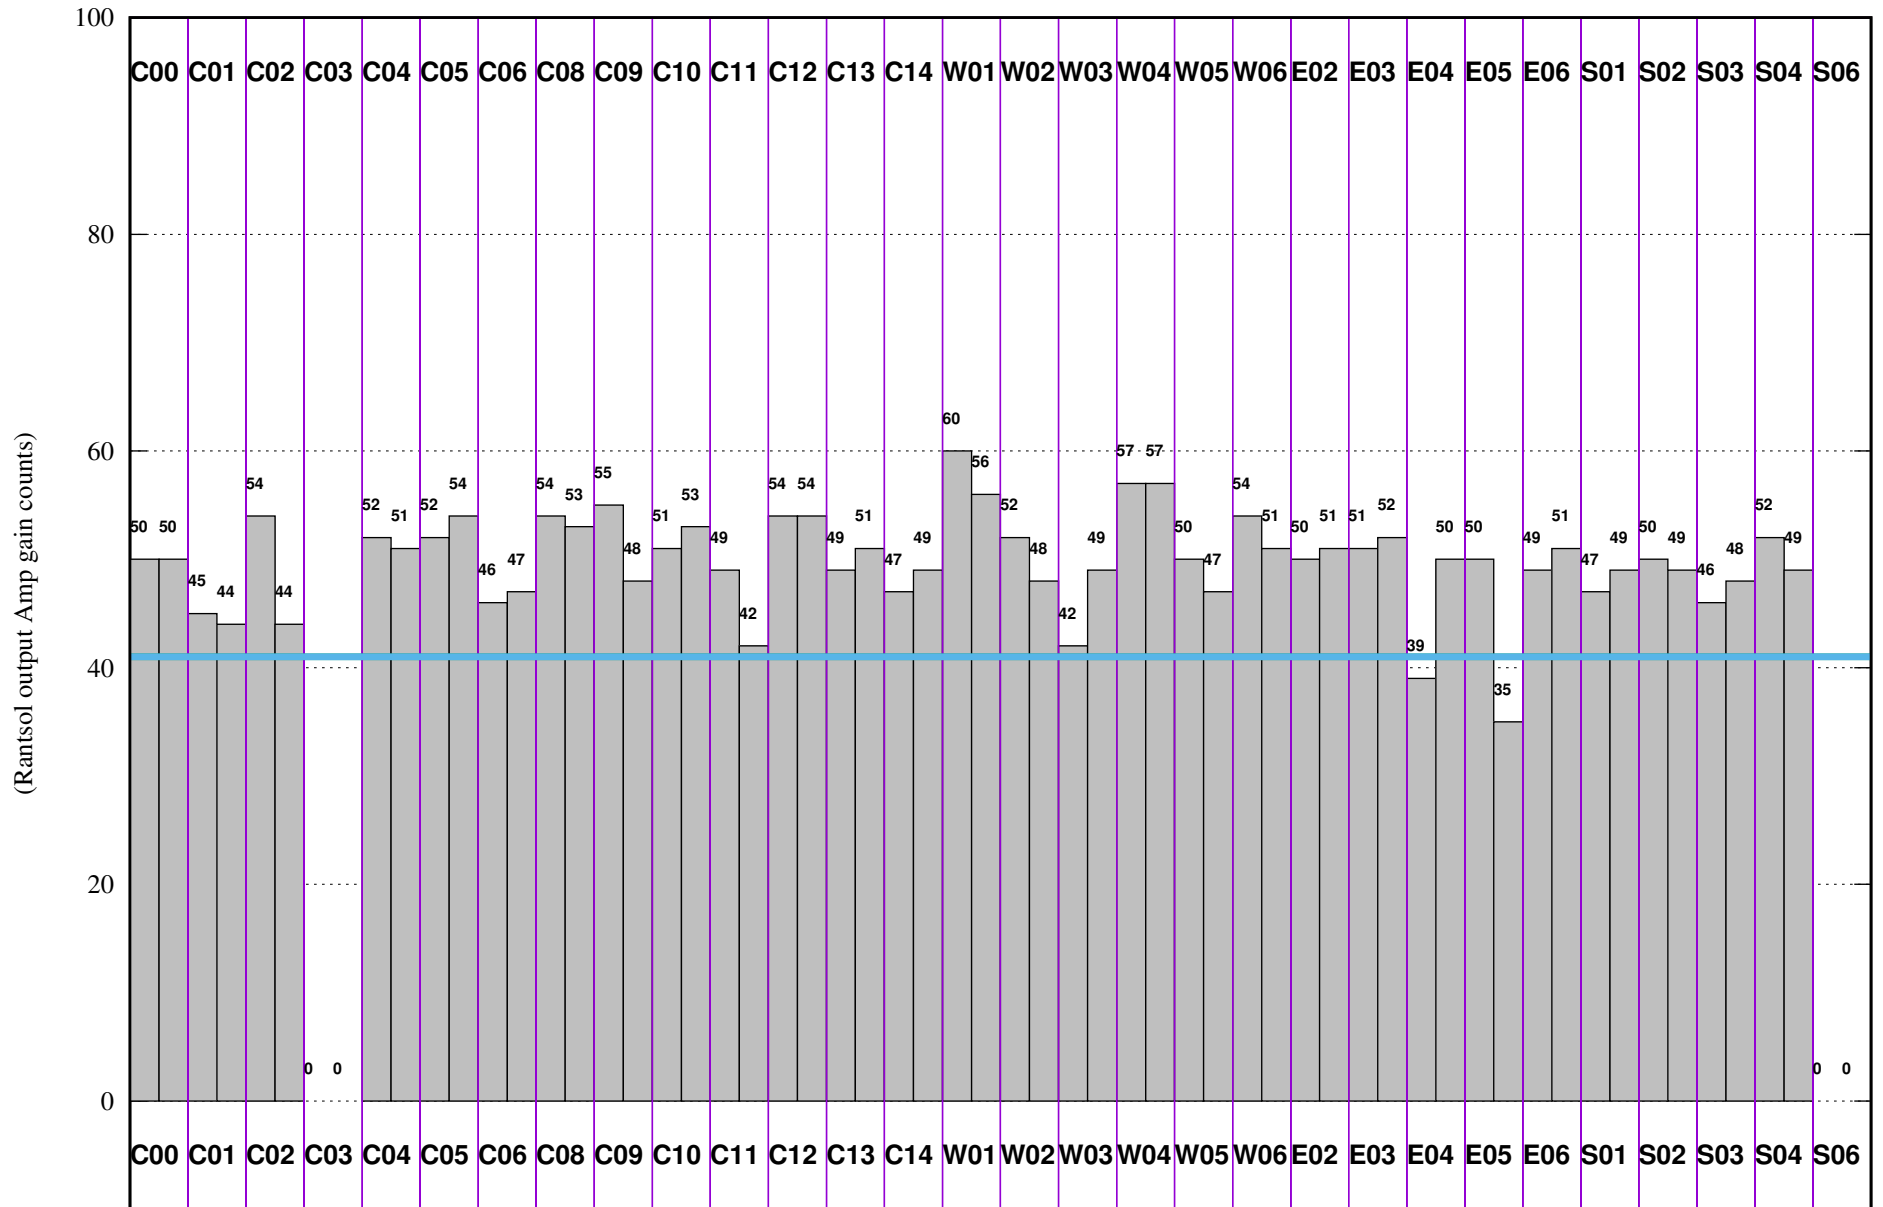

FRINGE STATUS (Rf:591.000,591.000 MHz., LO1:540.000,540.000 MHz., LO4/5:149.000,156.000 MHz.)

( File:/gsbifdata1/25may/40\_55\_25may2021\_g.sb.lta, scan:0, chan:150, Src:3C286, Date:25May2021 02:29:24)