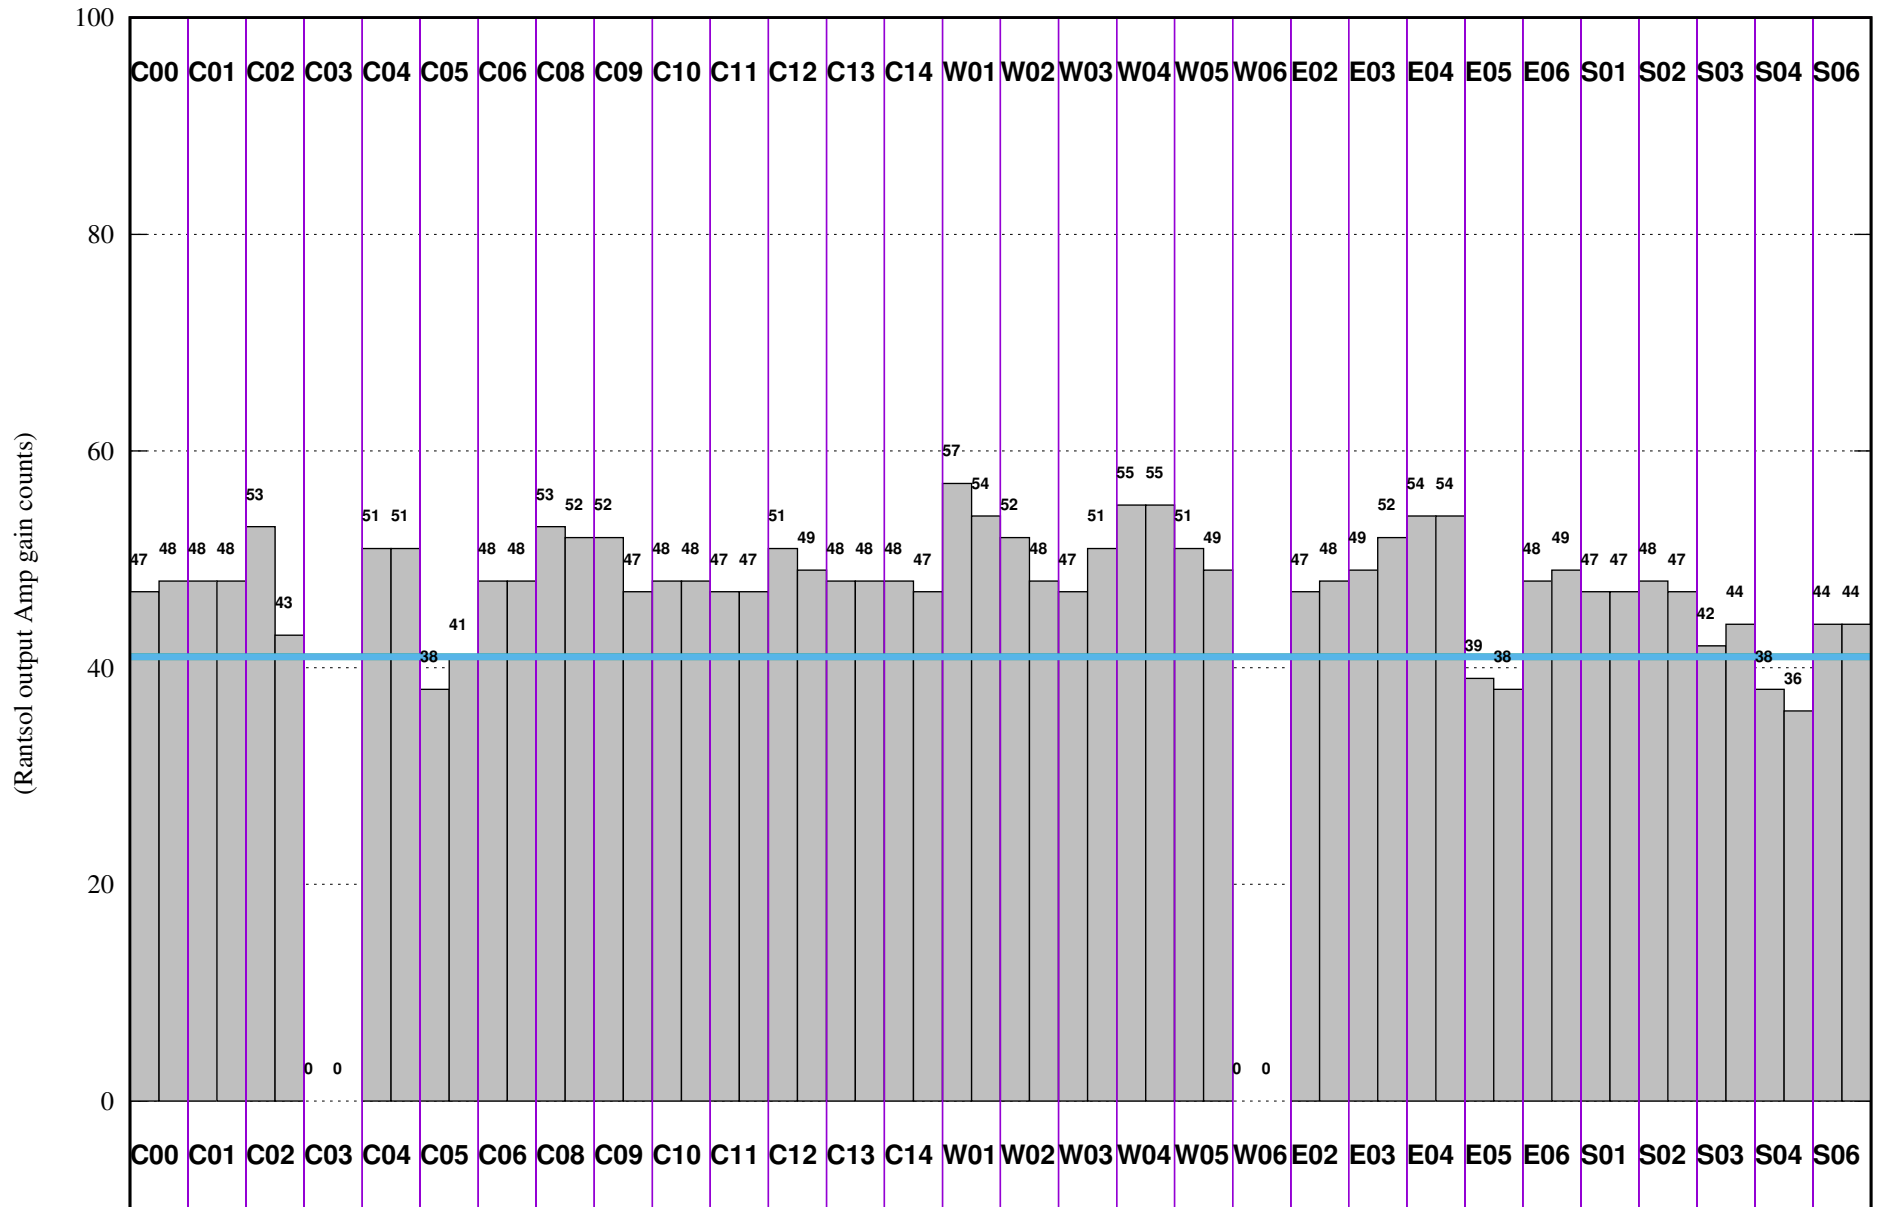

FRINGE STATUS (Rf:591.000,591.000 MHz., LO1:540.000,540.000 MHz., LO4/5:149.000,156.000 MHz.)

(File:/gsbifrddata1/27feb/3905127feb2021_g.sb.lta, scan:0, chan:150, Src:3C48, Date:27Feb2021 17:30:54)