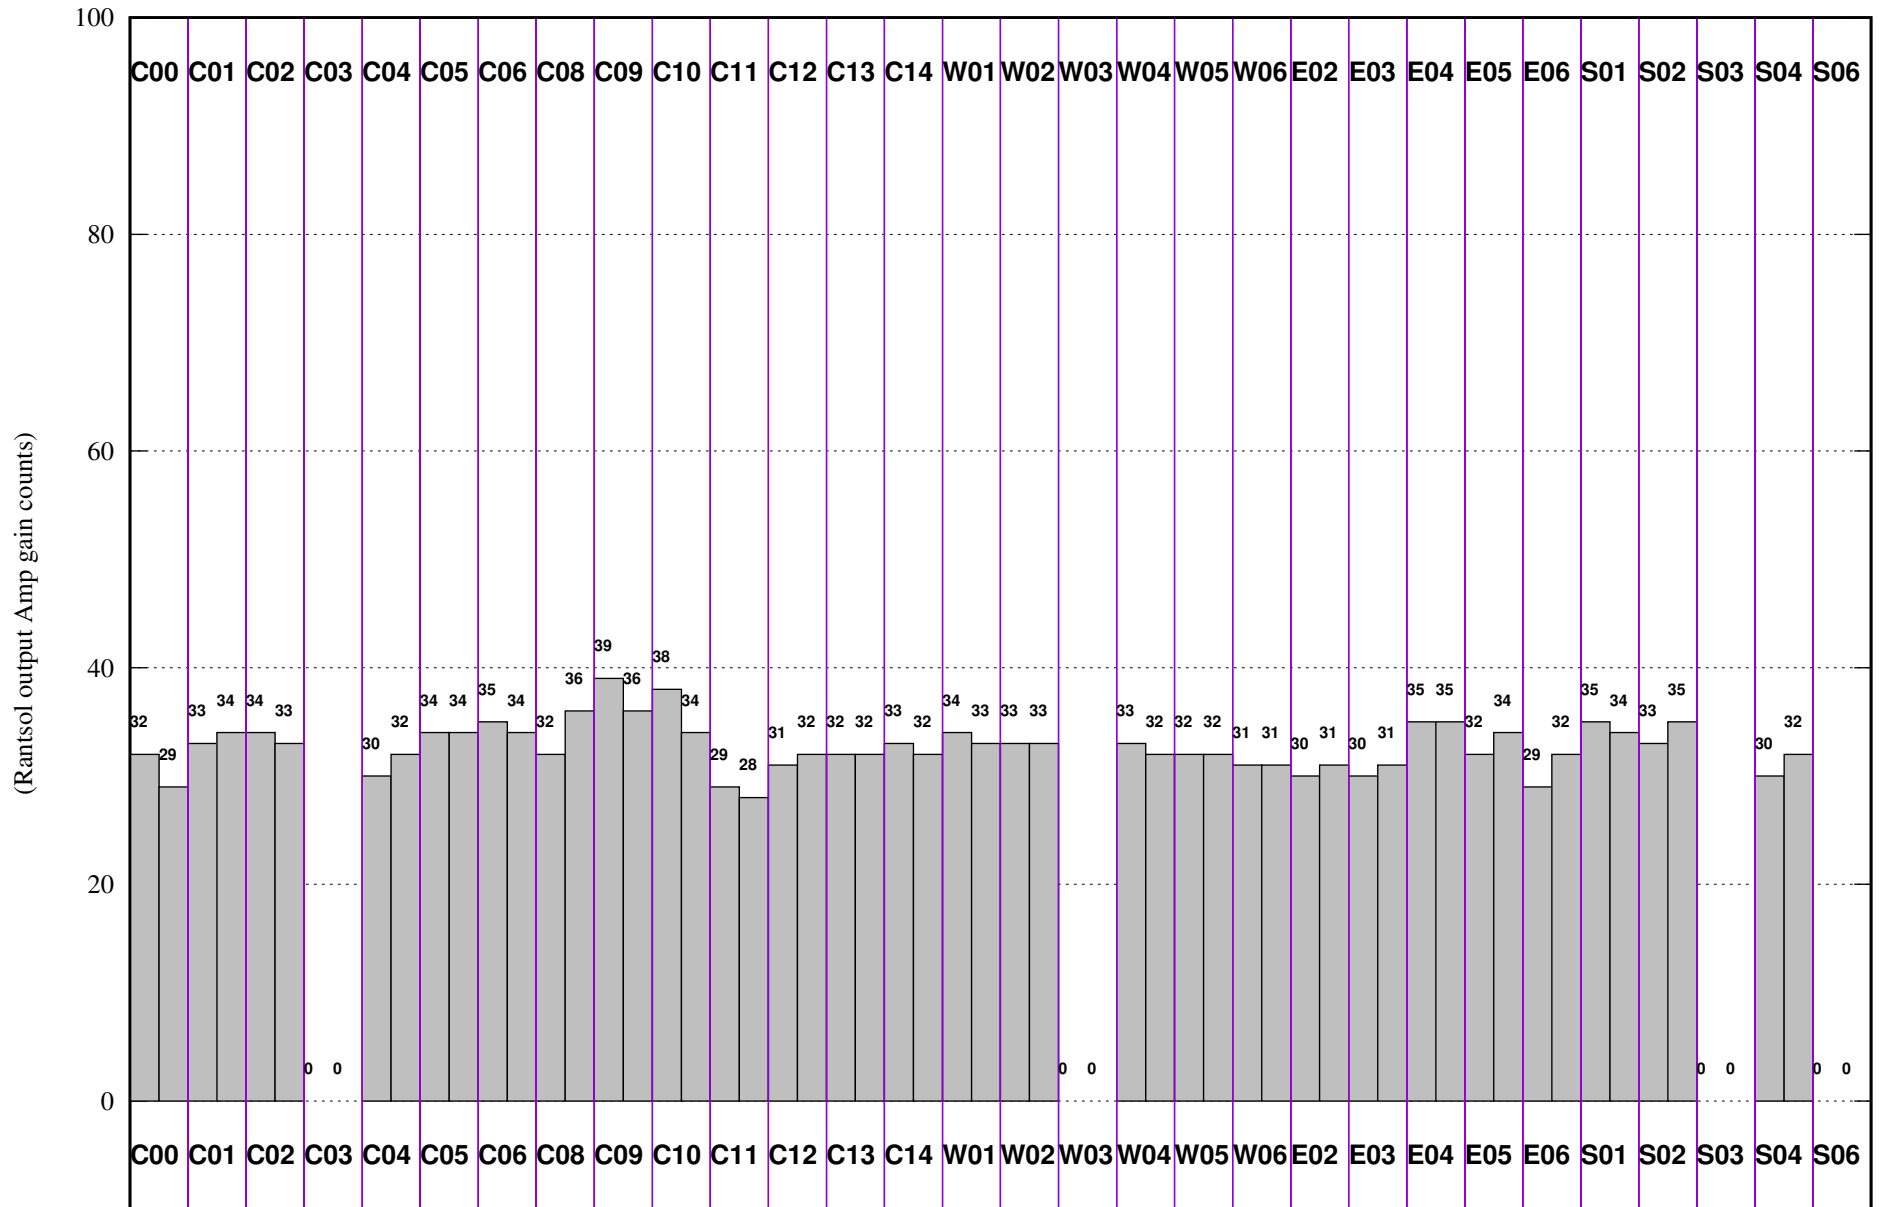

FRINGE STATUS (Rf:306.000,306.000 MHz., LO1:255.000,255.000 MHz., LO4/5:149.000,156.000 MHz.)

( File:/gsbifrd1/27jun/tst2386\_7jun2021.lta, scan:0, chan:150, Src:3C138, Date:27Jun2021 11:26:37)