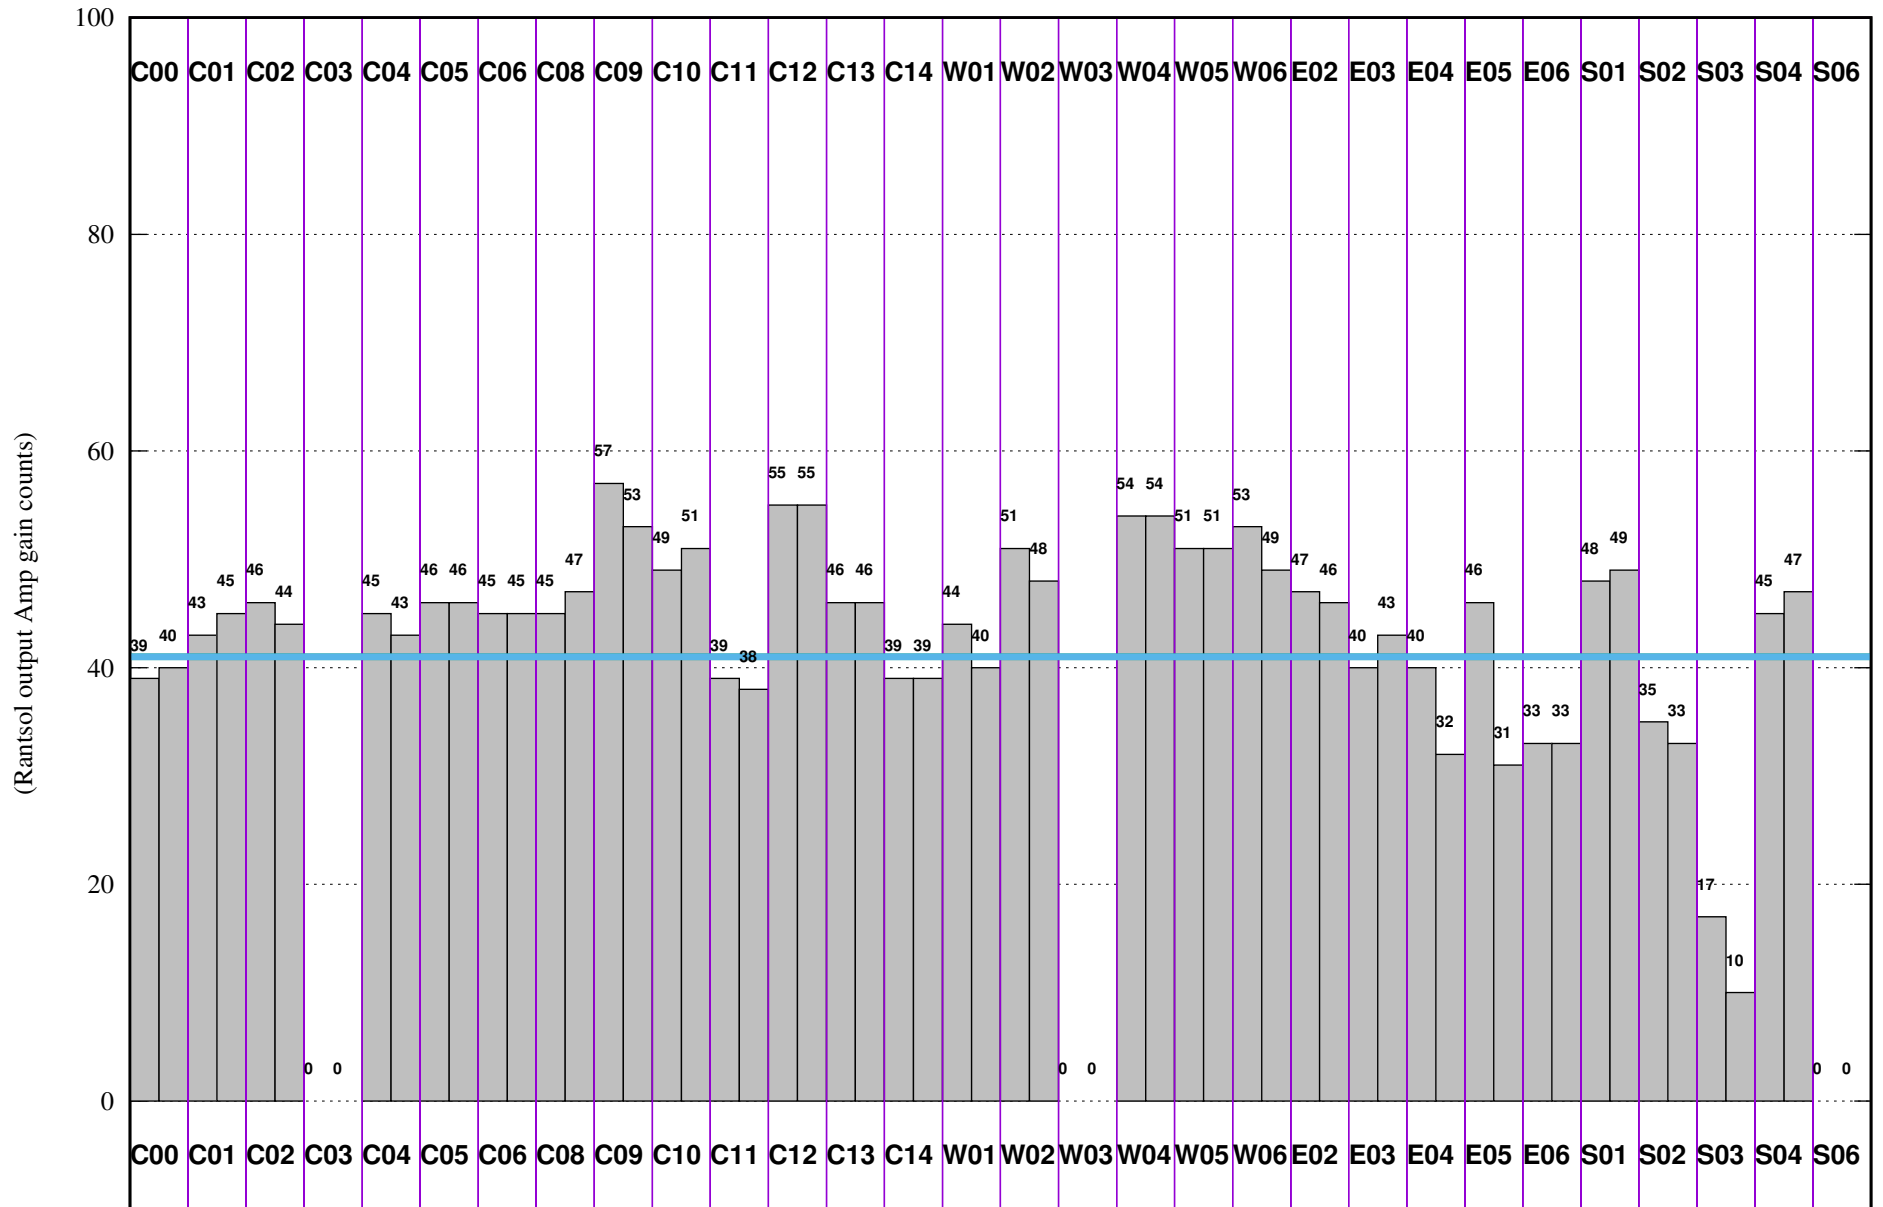

FRINGE STATUS (Rf:591.000,591.000 MHz., LO1:540.000,540.000 MHz., LO4/5:149.000,156.000 MHz.)

(File:/gsbifrd1/27jun/40_90_27jun2021_16s_sb.lta, scan:0, chan:150, Src:3C286, Date:27Jun2021 18:23:42)