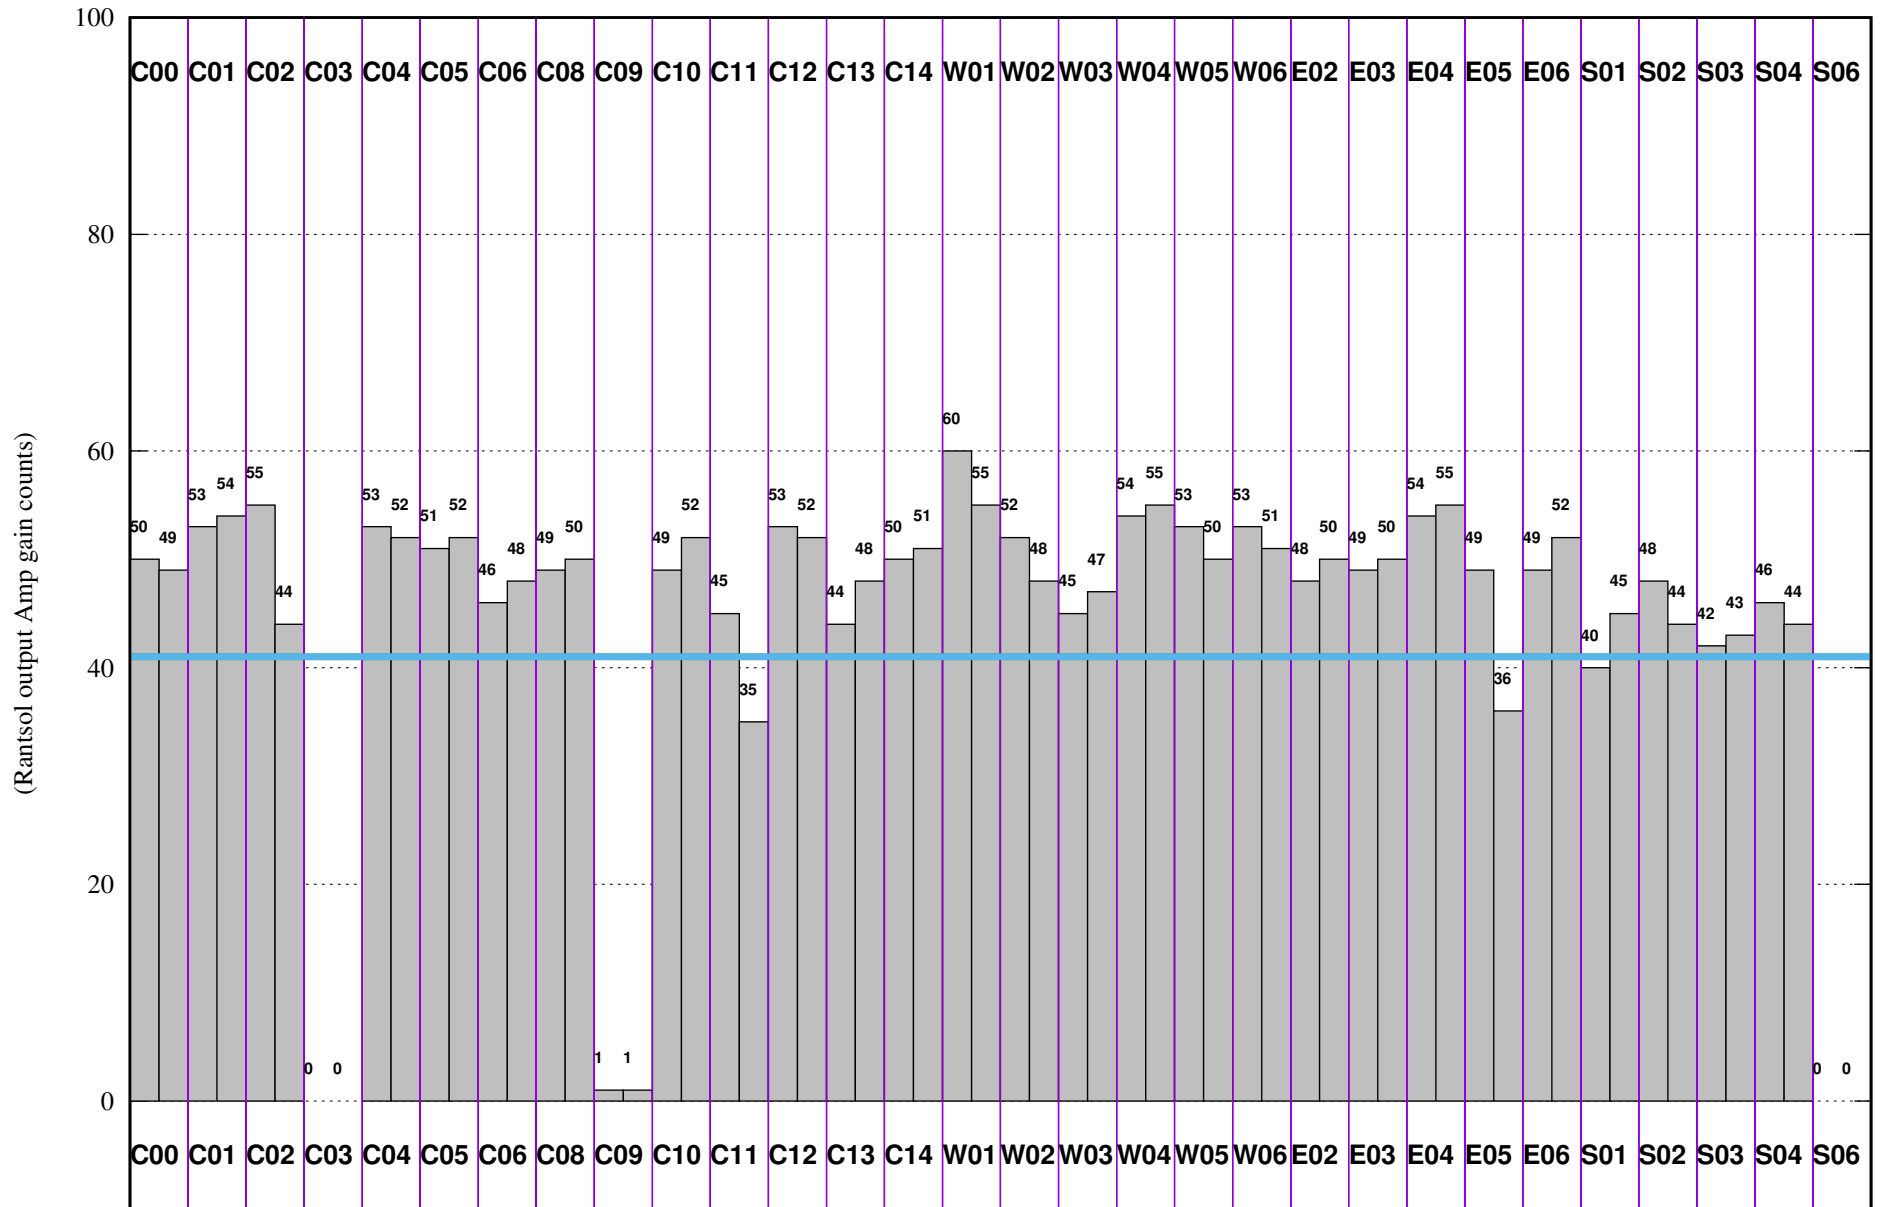

FRINGE STATUS (Rf:591.000,591.000 MHz., LO1:540.000,540.000 MHz., LO4/5:149.000,156.000 MHz.)

(File:/gsbifrddata1/28may/40_82_28may2021_p_and4_g_sb.lta, scan:0, chan:150, Src:3C286, Date:28May2021 18:19:58)