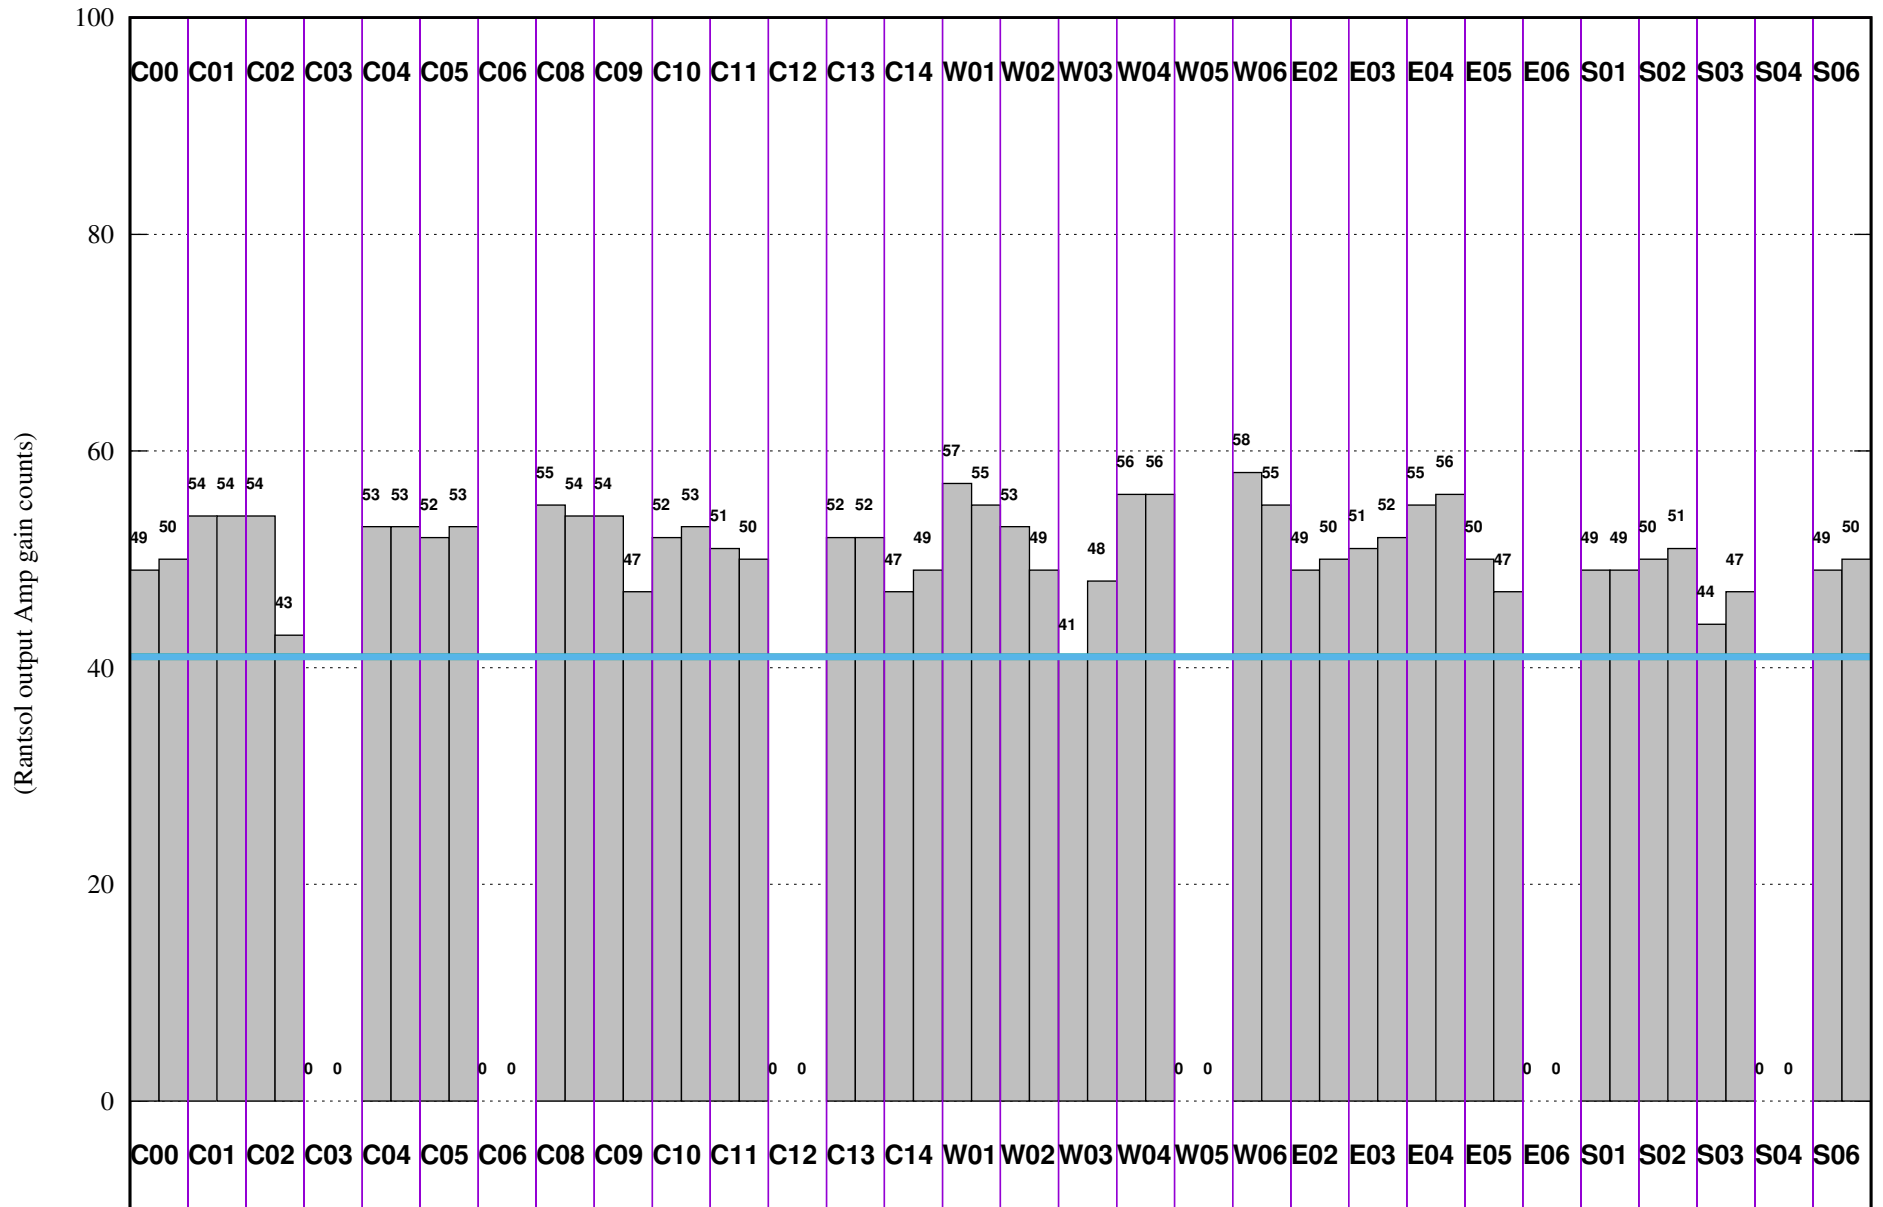

FRINGE STATUS (Rf:591.000,591.000 MHz., LO1:540.000,540.000 MHz., LO4/5:149.000,156.000 MHz.)

( File:/gsbifrddata1/29jan/39\_028\_29jan2021.lta, scan:0, chan:150, Src:3C147, Date:29Jan2021 00:30:51)