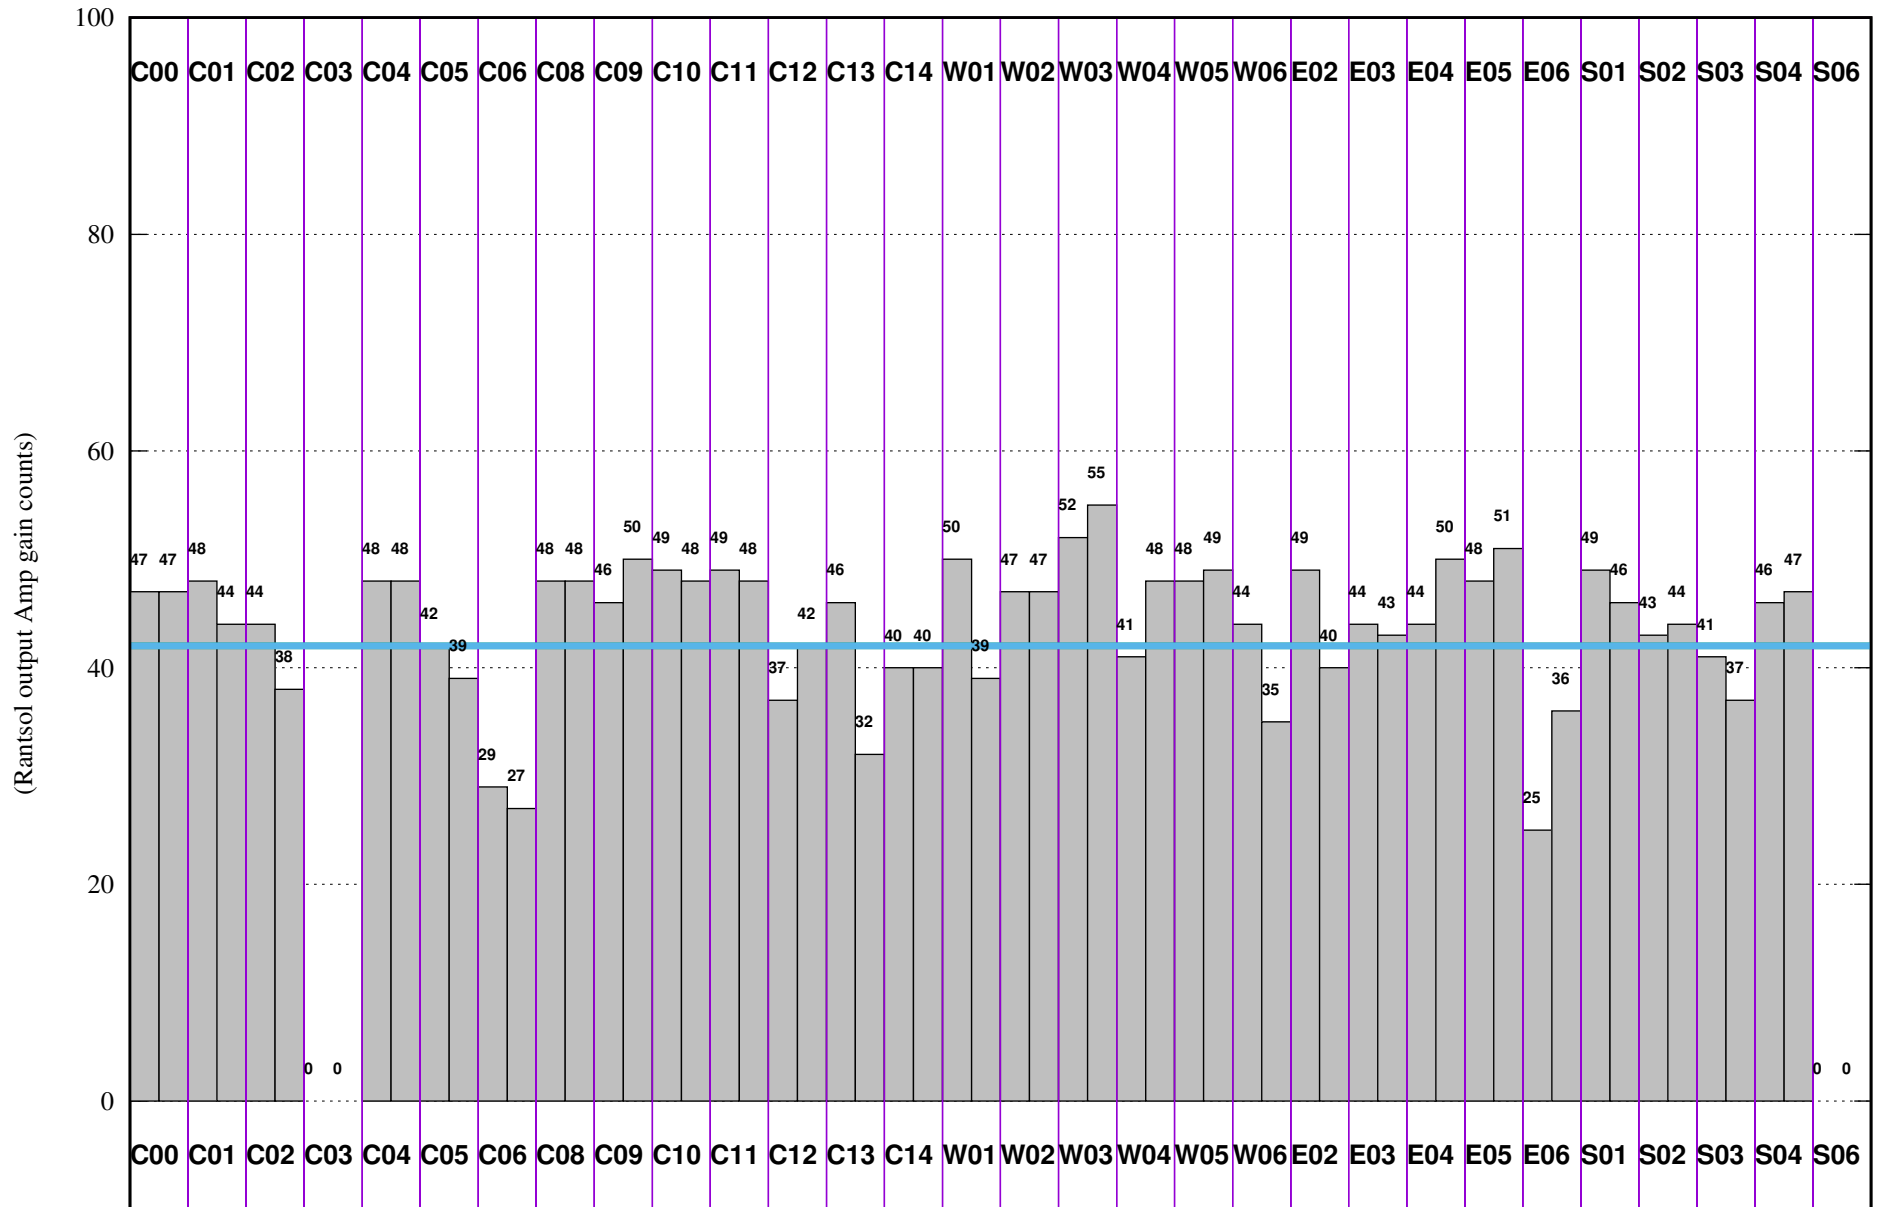

FRINGE STATUS (Rf:1409.000,1409.000 MHz., LO1:1460.000,1460.000 MHz., LO4/5:149.000,156.000 MHz.)

( File:/gsbifrddata/29jun/40\_82\_9jun2021\_gsb.lta, scan:0, chan:150, Src:3C147, Date:29Jun2021 13:21:05)