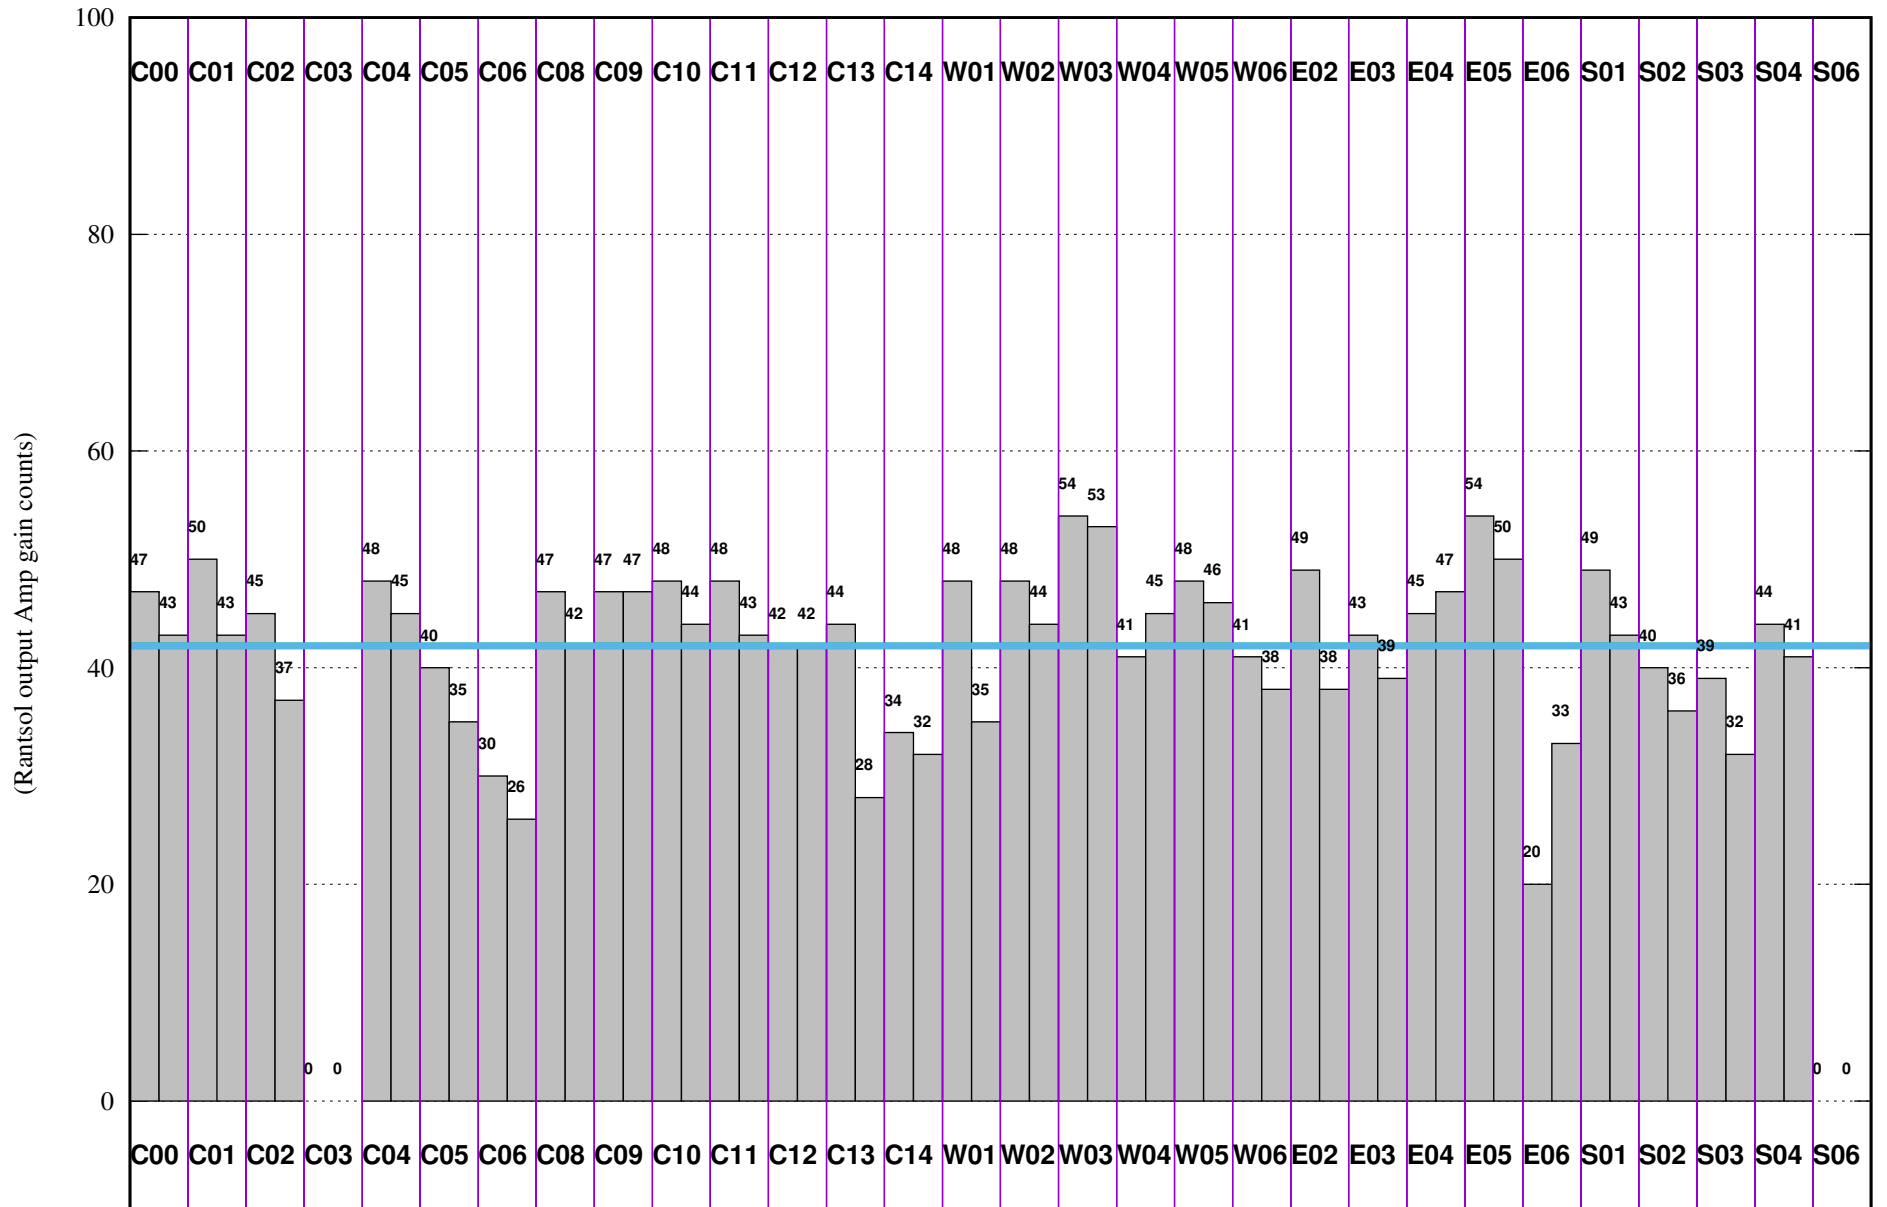

FRINGE STATUS (Rf:1409.000,1409.000 MHz., LO1:1460.000,1460.000 MHz., LO4/5:149.000,156.000 MHz.)

(File:/gsbifrddata/29jun/40_82_9jun2021_gsb.lta.1, scan:0, chan:150, Src:3C286, Date:29Jun2021 15:07:34)