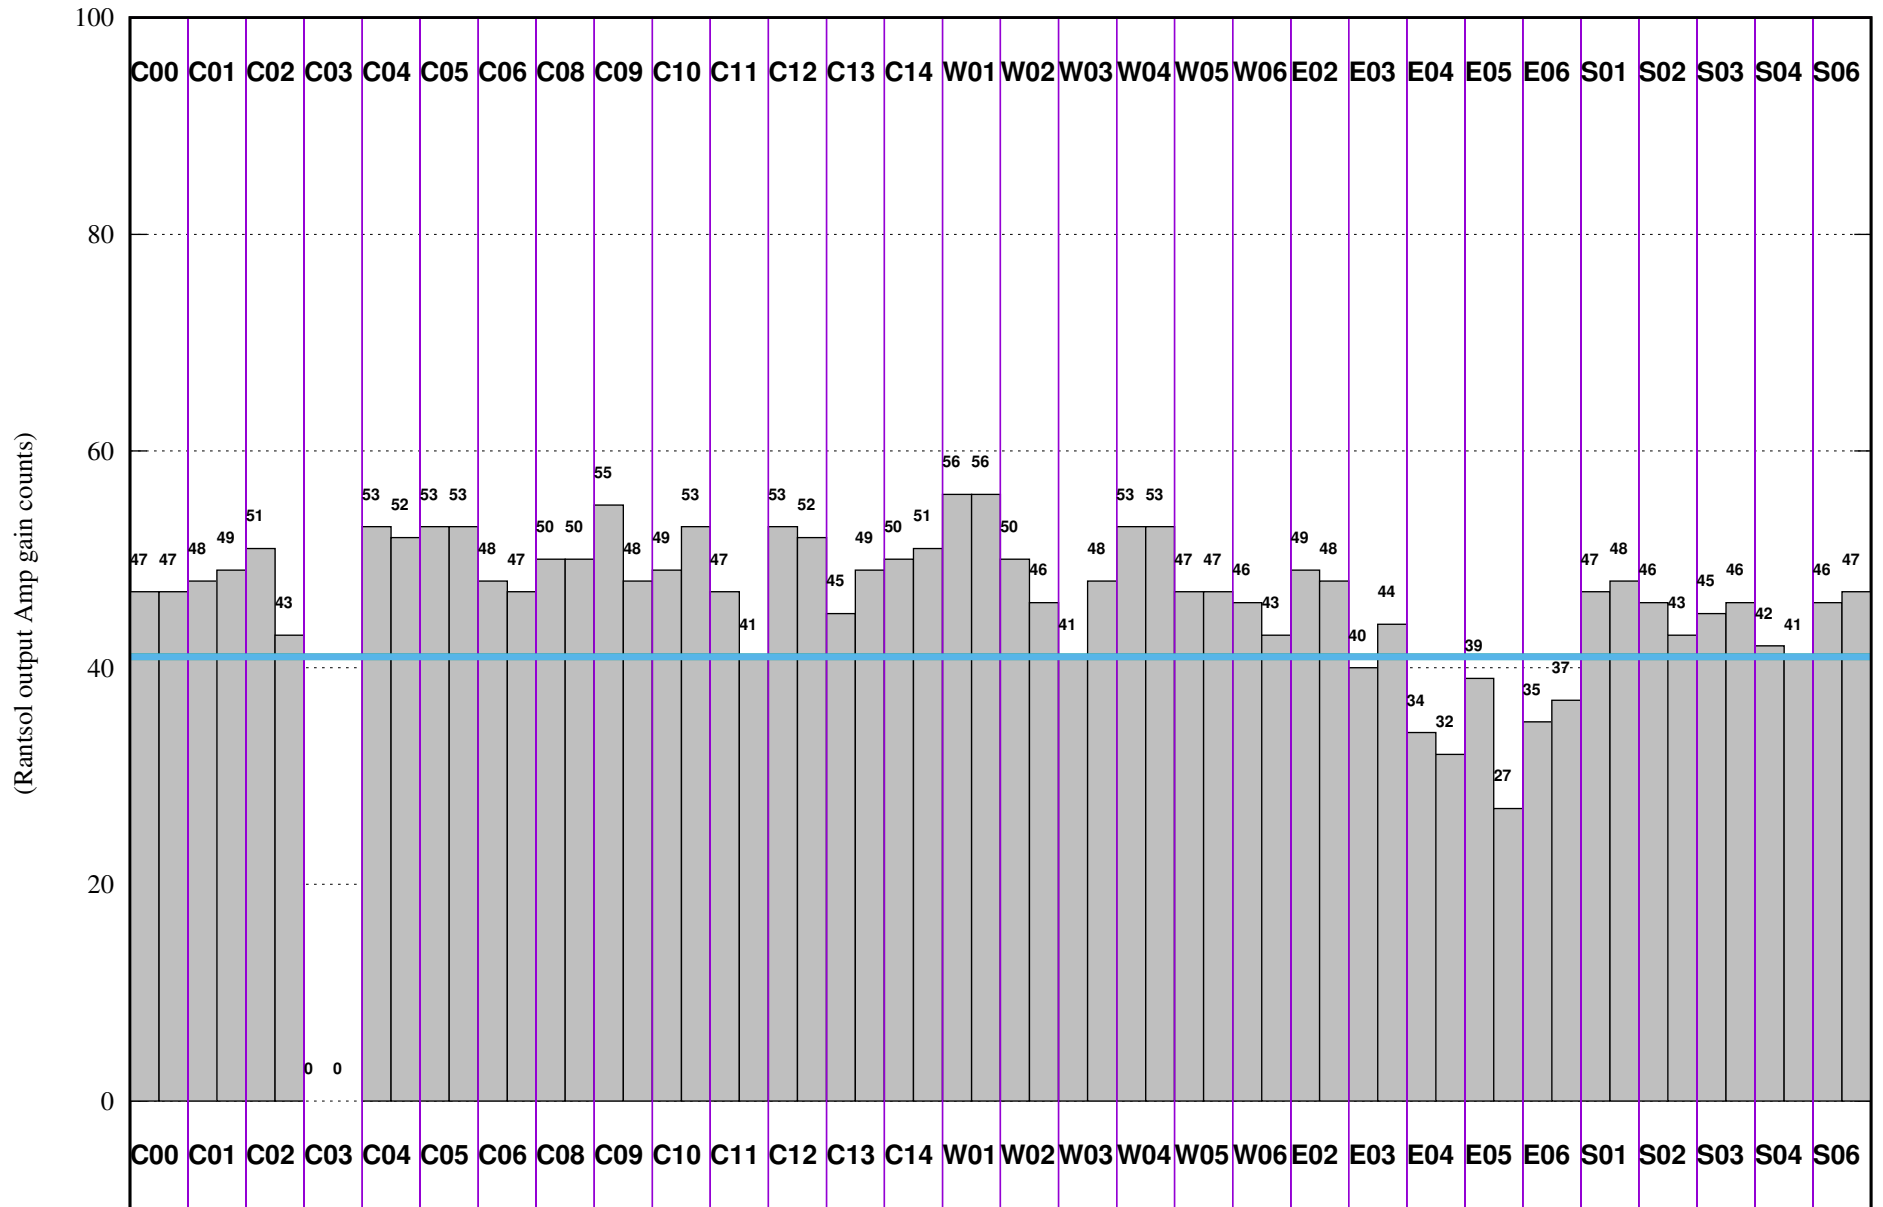

FRINGE STATUS (Rf:591.000,591.000 MHz., LO1:540.000,540.000 MHz., LO4/5:149.000,156.000 MHz.)

(File:/gsbifrddata/29jun/40_58_29jun2021_gsb.lta.1, scan:0, chan:100, Src:3C286, Date:29Jun2021 19:16:00)