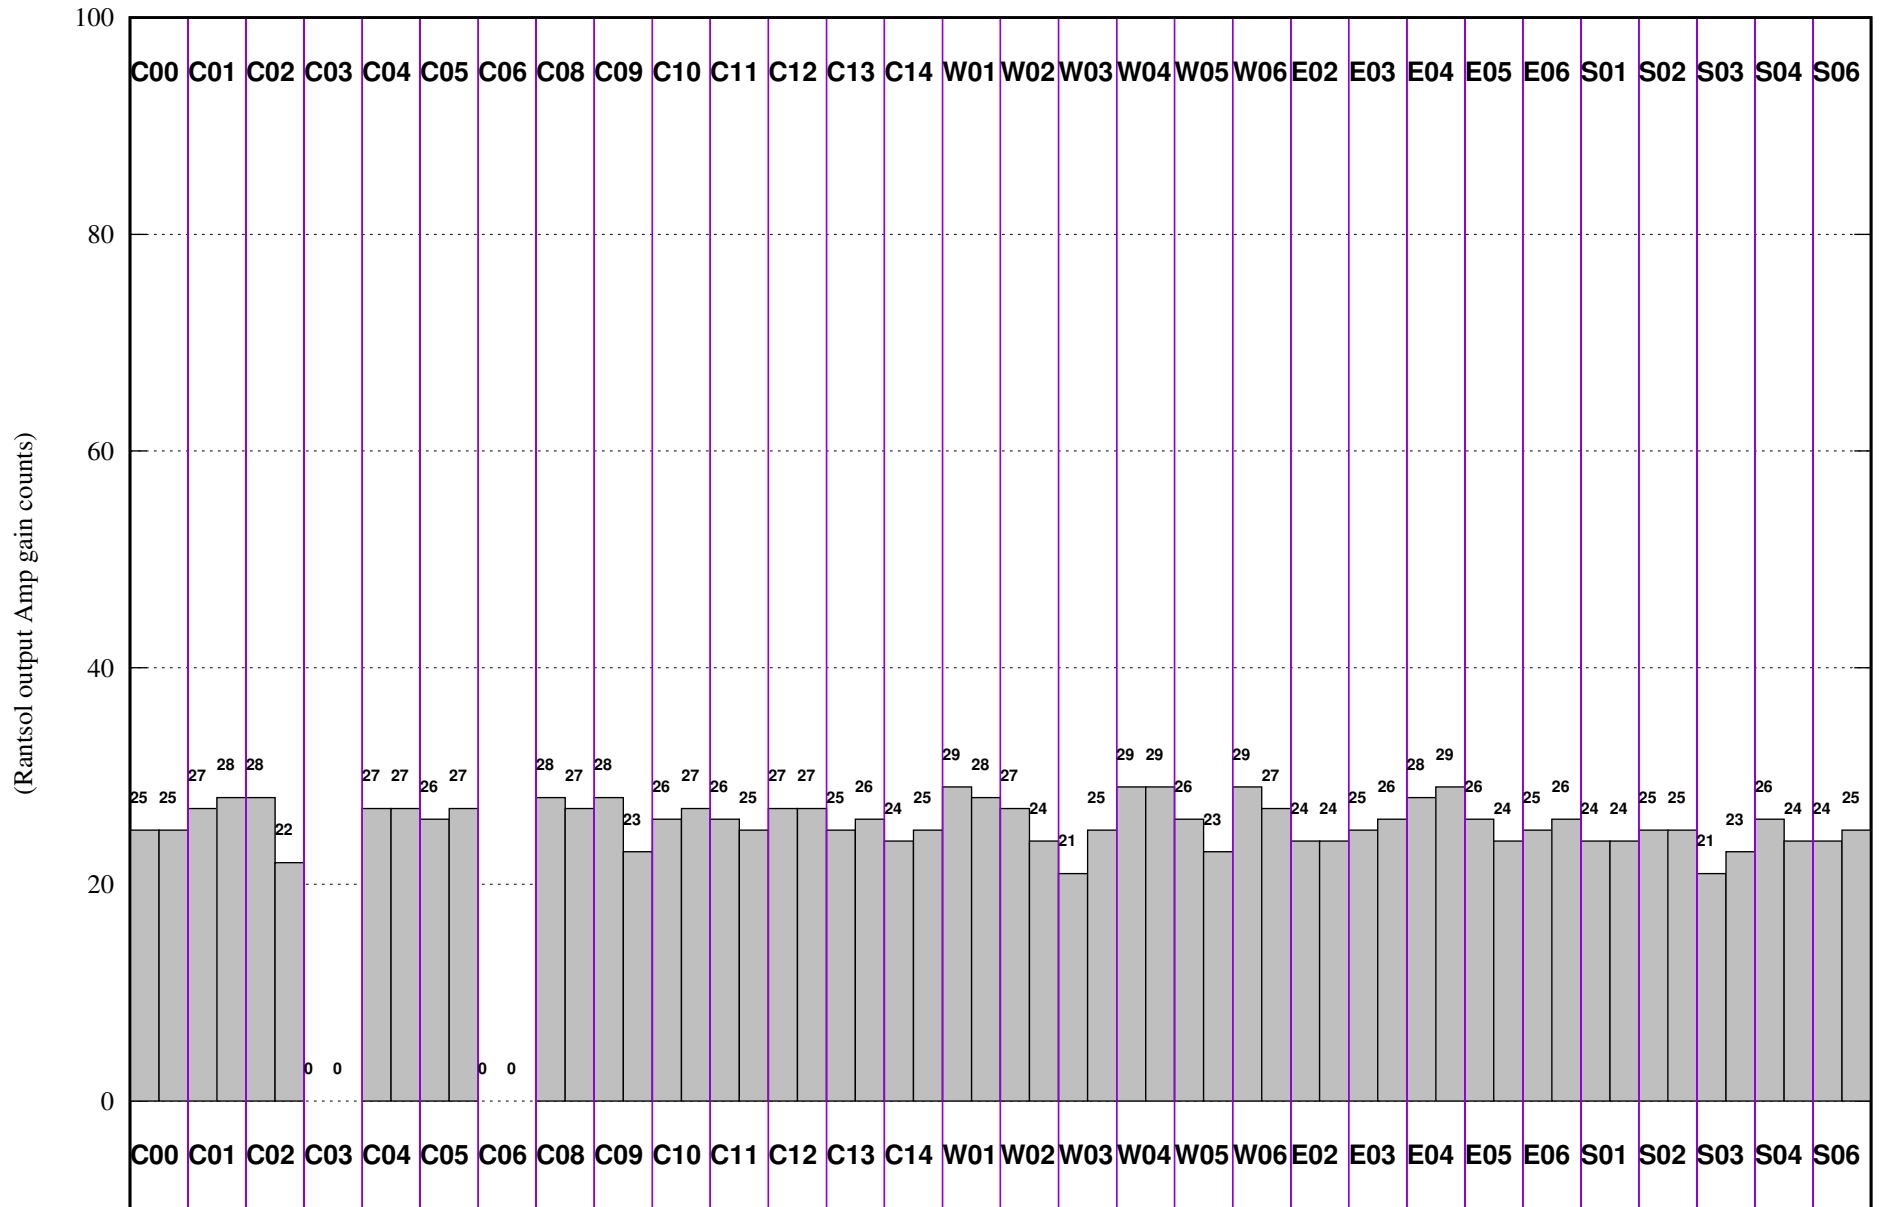

FRINGE STATUS (Rf:591.000,591.000 MHz., LO1:540.000,540.000 MHz., LO4/5:149.000,156.000 MHz.)

(File:/gsbifrddata1/31jan/3907831jan2021_gsb.lta, scan:0, chan:150, Src:1130-148, Date:30Jan2021 23:47:19)