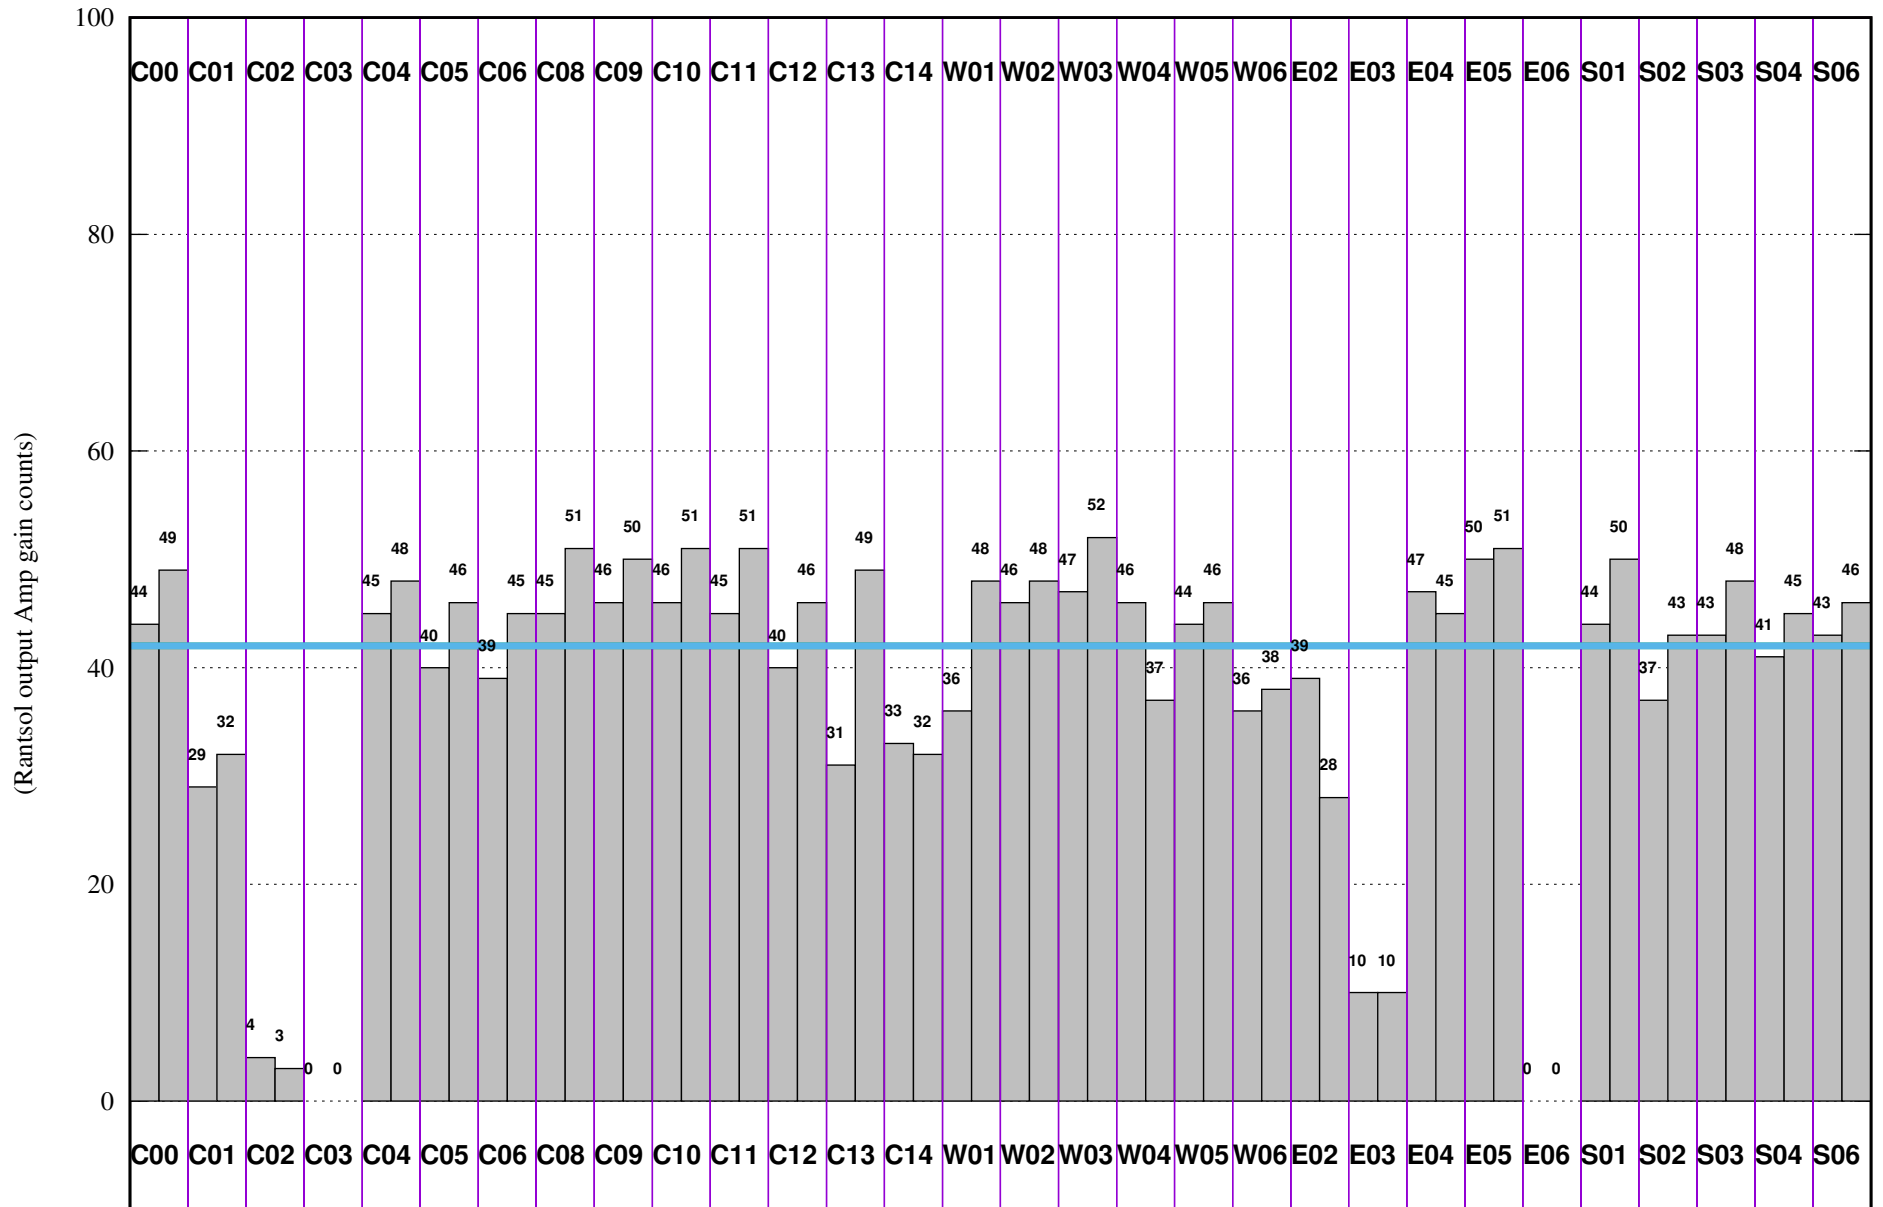

FRINGE STATUS (Rf:1414.583,1414.583 MHz., LO1:1345.000,1345.000 MHz., LO4/5:130.417,174.583 MHz.)

( File:/gsbifrddata1/30mar/3906430mar2021\_gsb.lta, scan:0, chan:150, Src:3C286, Date:30Mar2021 04:25:54)