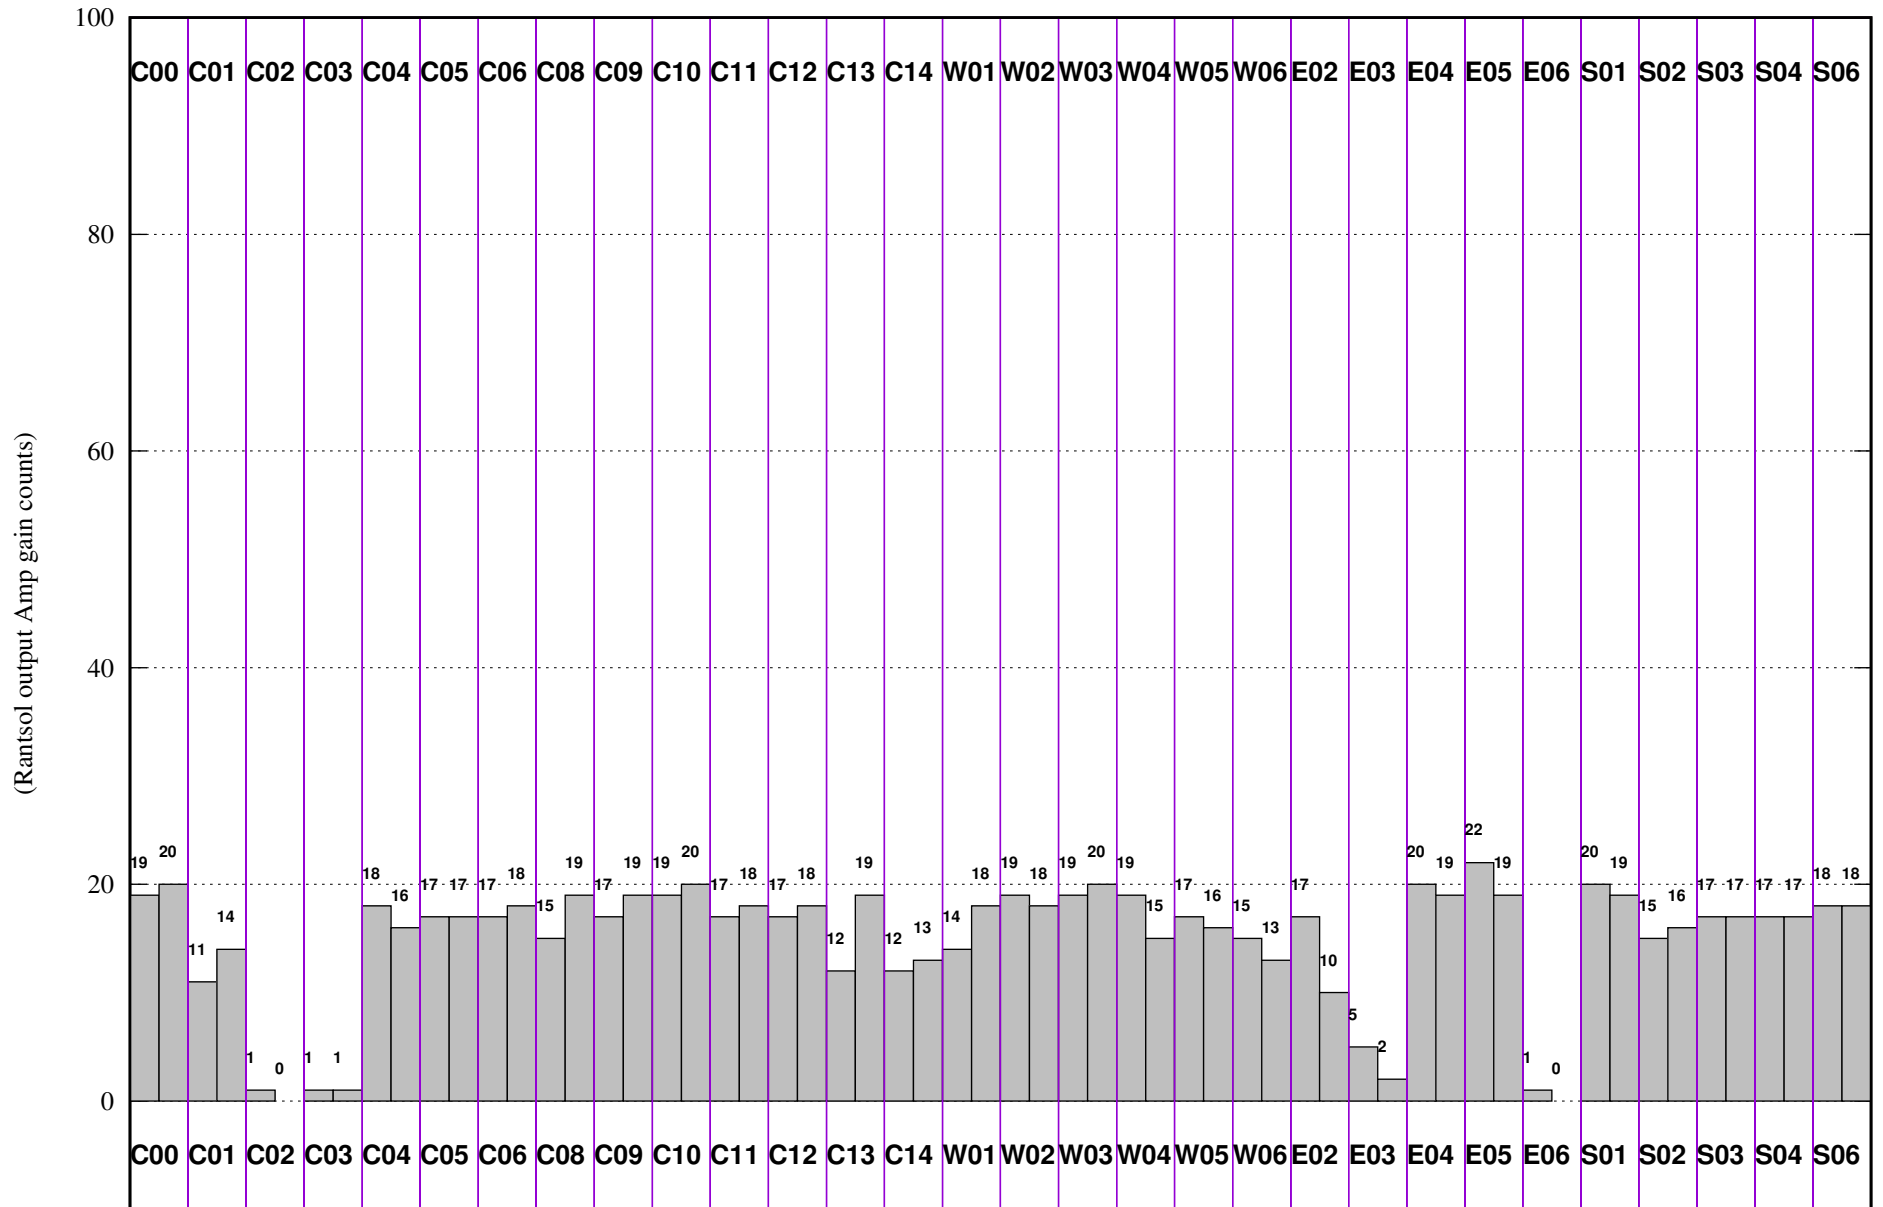

FRINGE STATUS (Rf:1414.583,1414.583 MHz., LO1:1345.000,1345.000 MHz., LO4/5:130.417,174.583 MHz.)

(File:/gsbifrdta1/30mar/3906430mar2021_gsb.lta, scan:1, chan:150, Src:1445+099, Date:30Mar2021 04:57:54)