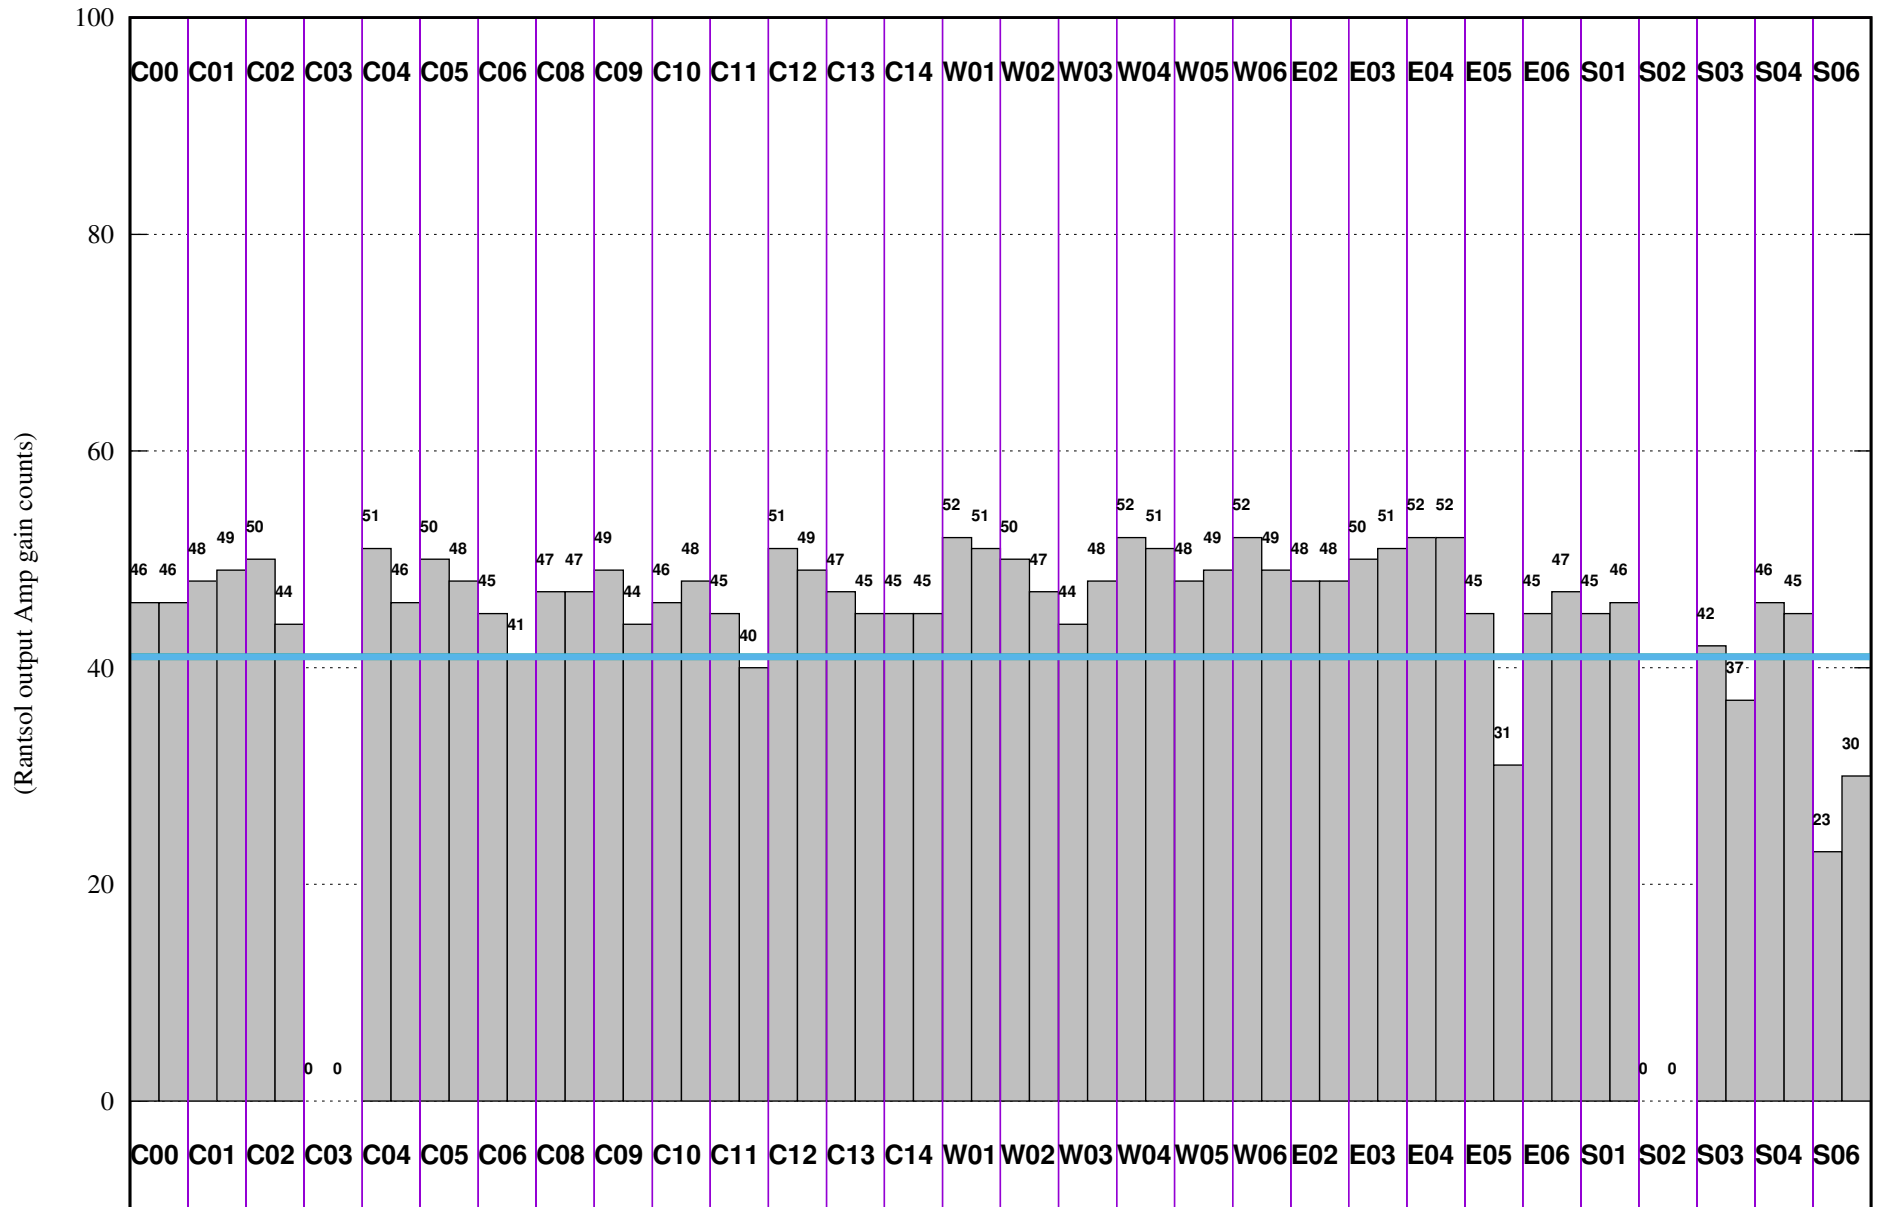

FRINGE STATUS (Rf:591.000,591.000 MHz., LO1:540.000,540.000 MHz., LO4/5:149.000,156.000 MHz.)

( File:/gsbifrddata1/30may/40\_9130may2021\_sb.lta, scan:0, chan:150, Src:3C147, Date:30May2021 17:52:16)