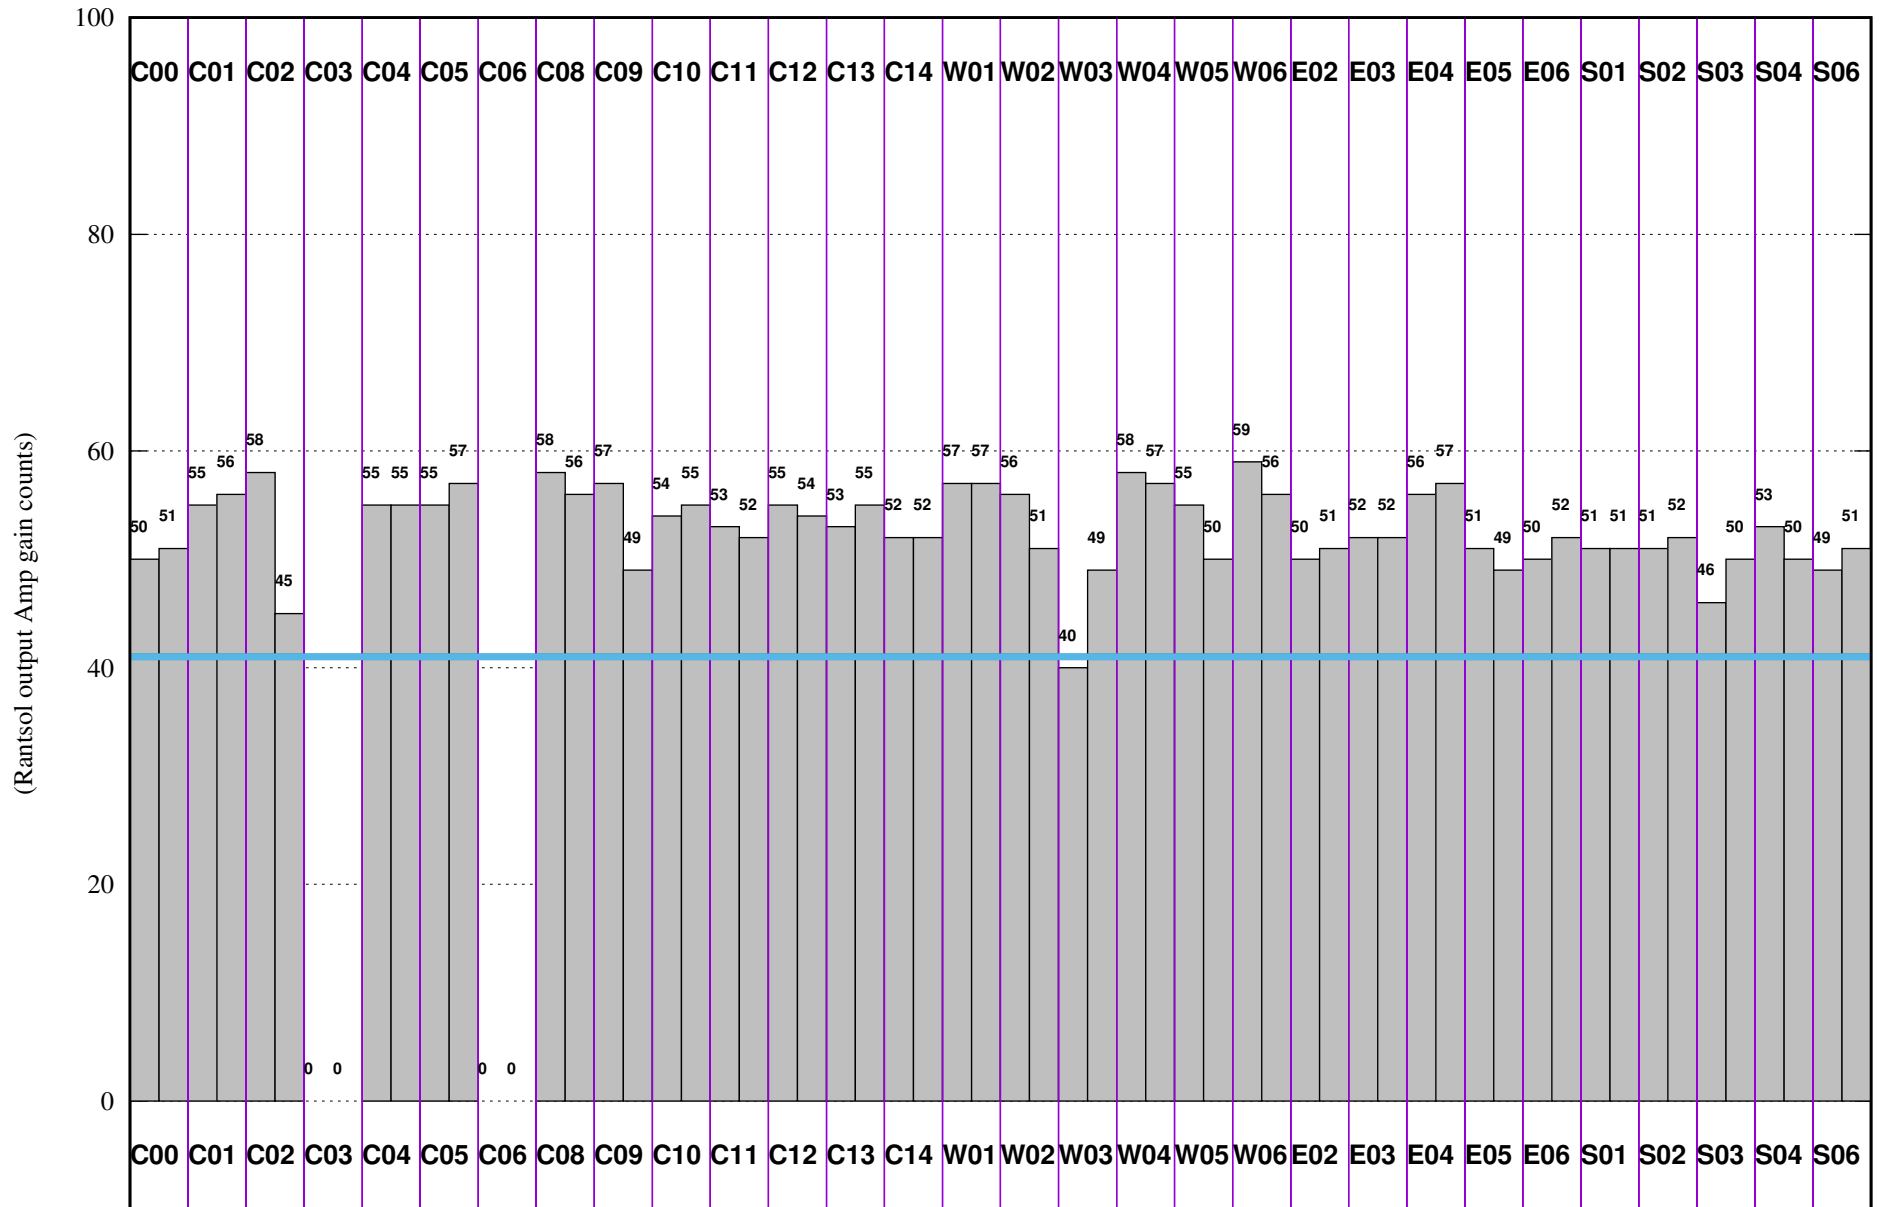

FRINGE STATUS (Rf:591.000,591.000 MHz., LO1:540.000,540.000 MHz., LO4/5:149.000,156.000 MHz.)

(File:/gsbifrddata1/31jan/3904131jan2021_gsb.lta, scan:0, chan:150, Src:3C286, Date:31Jan2021 07:26:19)