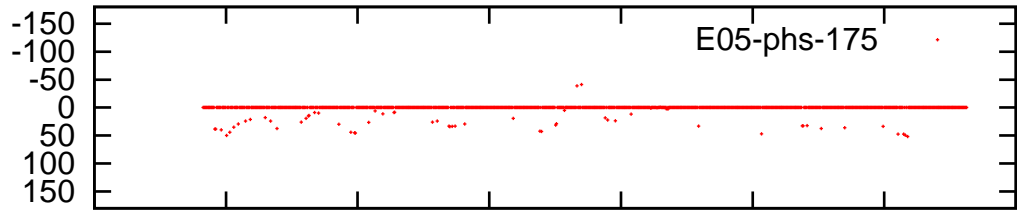

# /gwbifrddata/04apr/test\_04apr2018\_1200gablo\_mekhala.lta

Phase

(Ref: C09 Ch: 1250)

Amplitude

12.5 13.0 13.5 14.0 14.5 15.0 15.5 16.0

Time (IST)

Page # 1

12.5 13.0 13.5 14.0 14.5 15.0 15.5 16.0