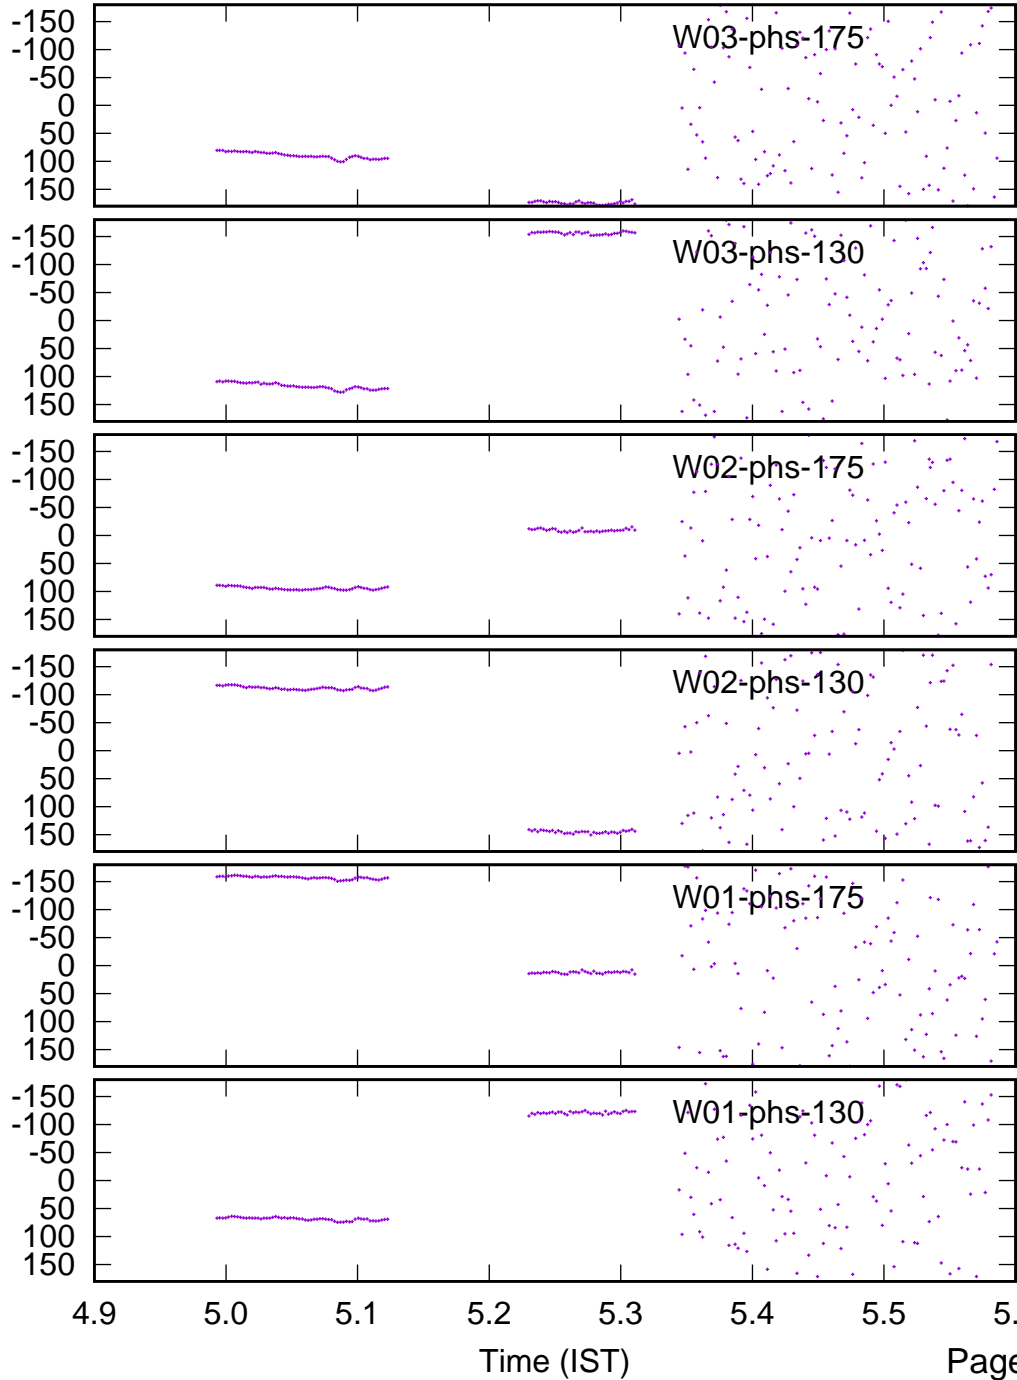

# /gsbifrddata1/15jan/37\_091\_15jan2020\_gsb.lta

Phase

(Ref: Ch: 150)

Amplitude

# /gsbifrddata1/15jan/37\_091\_15jan2020\_gsb.lta

Phase

(Ref: Ch: 150)

Amplitude

4.9 5.0 5.1 5.2 5.3 5.4 5.5 5.6

Time (IST)

Page # 8

4.9 5.0 5.1 5.2 5.3 5.4 5.5 5.6

Time (IST)