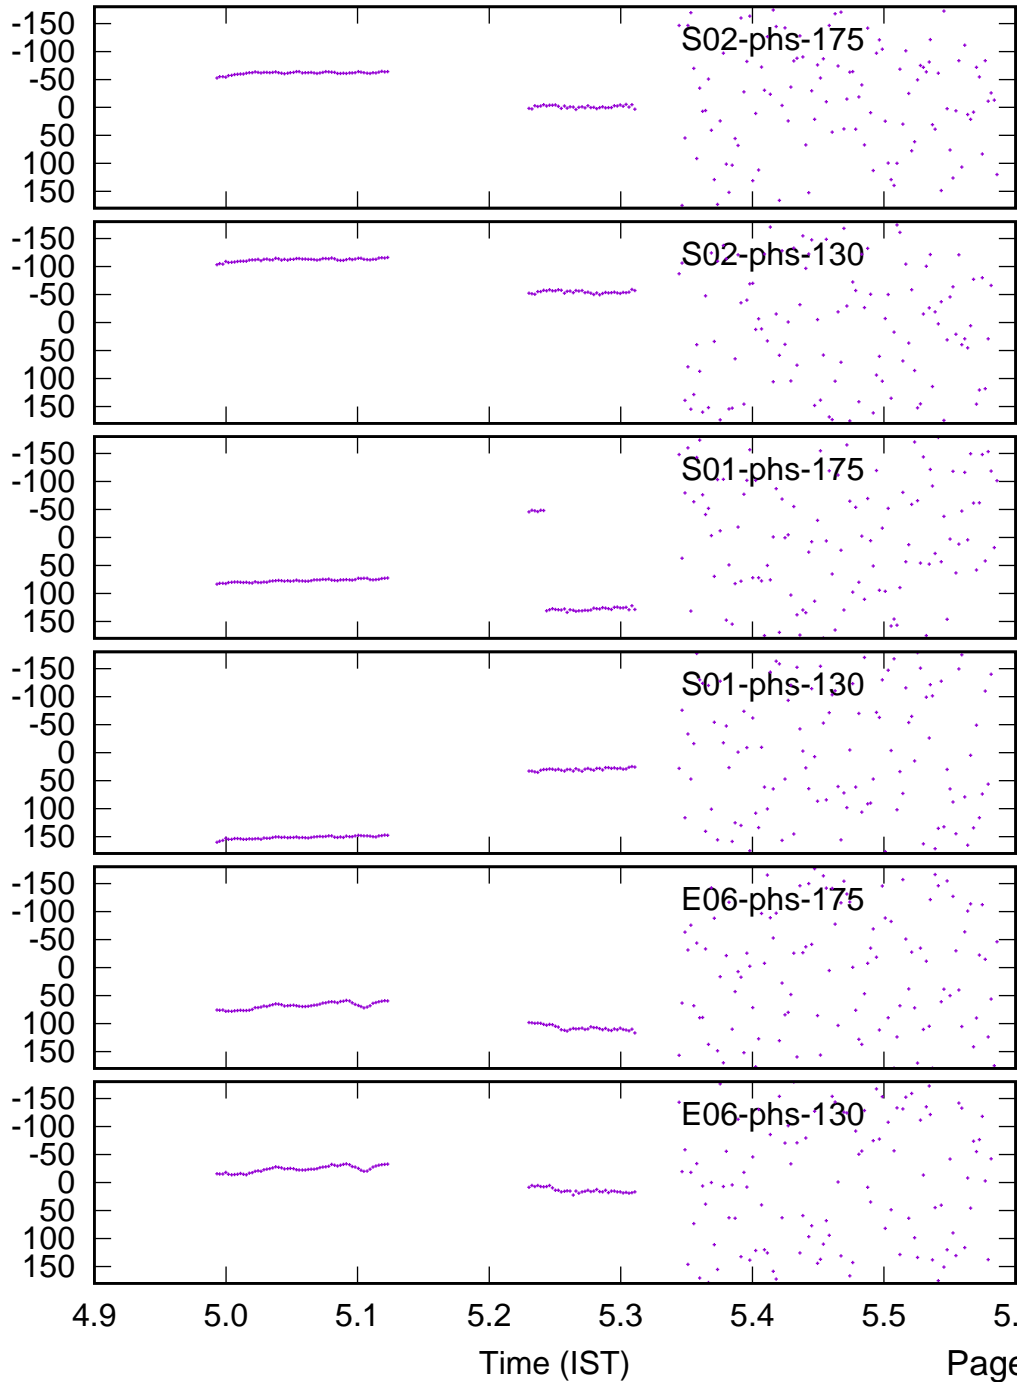

# /gsbifrddata1/15jan/37\_091\_15jan2020\_gsb.lta

Phase

(Ref: Ch: 150)

Amplitude

# /gsbifrddata1/15jan/37\_091\_15jan2020\_gsb.lta

Phase

(Ref: Ch: 150)

Amplitude

4.9 5.0 5.1 5.2 5.3 5.4 5.5 5.6

Time (IST)

Page # 8

4.9 5.0 5.1 5.2 5.3 5.4 5.5 5.6