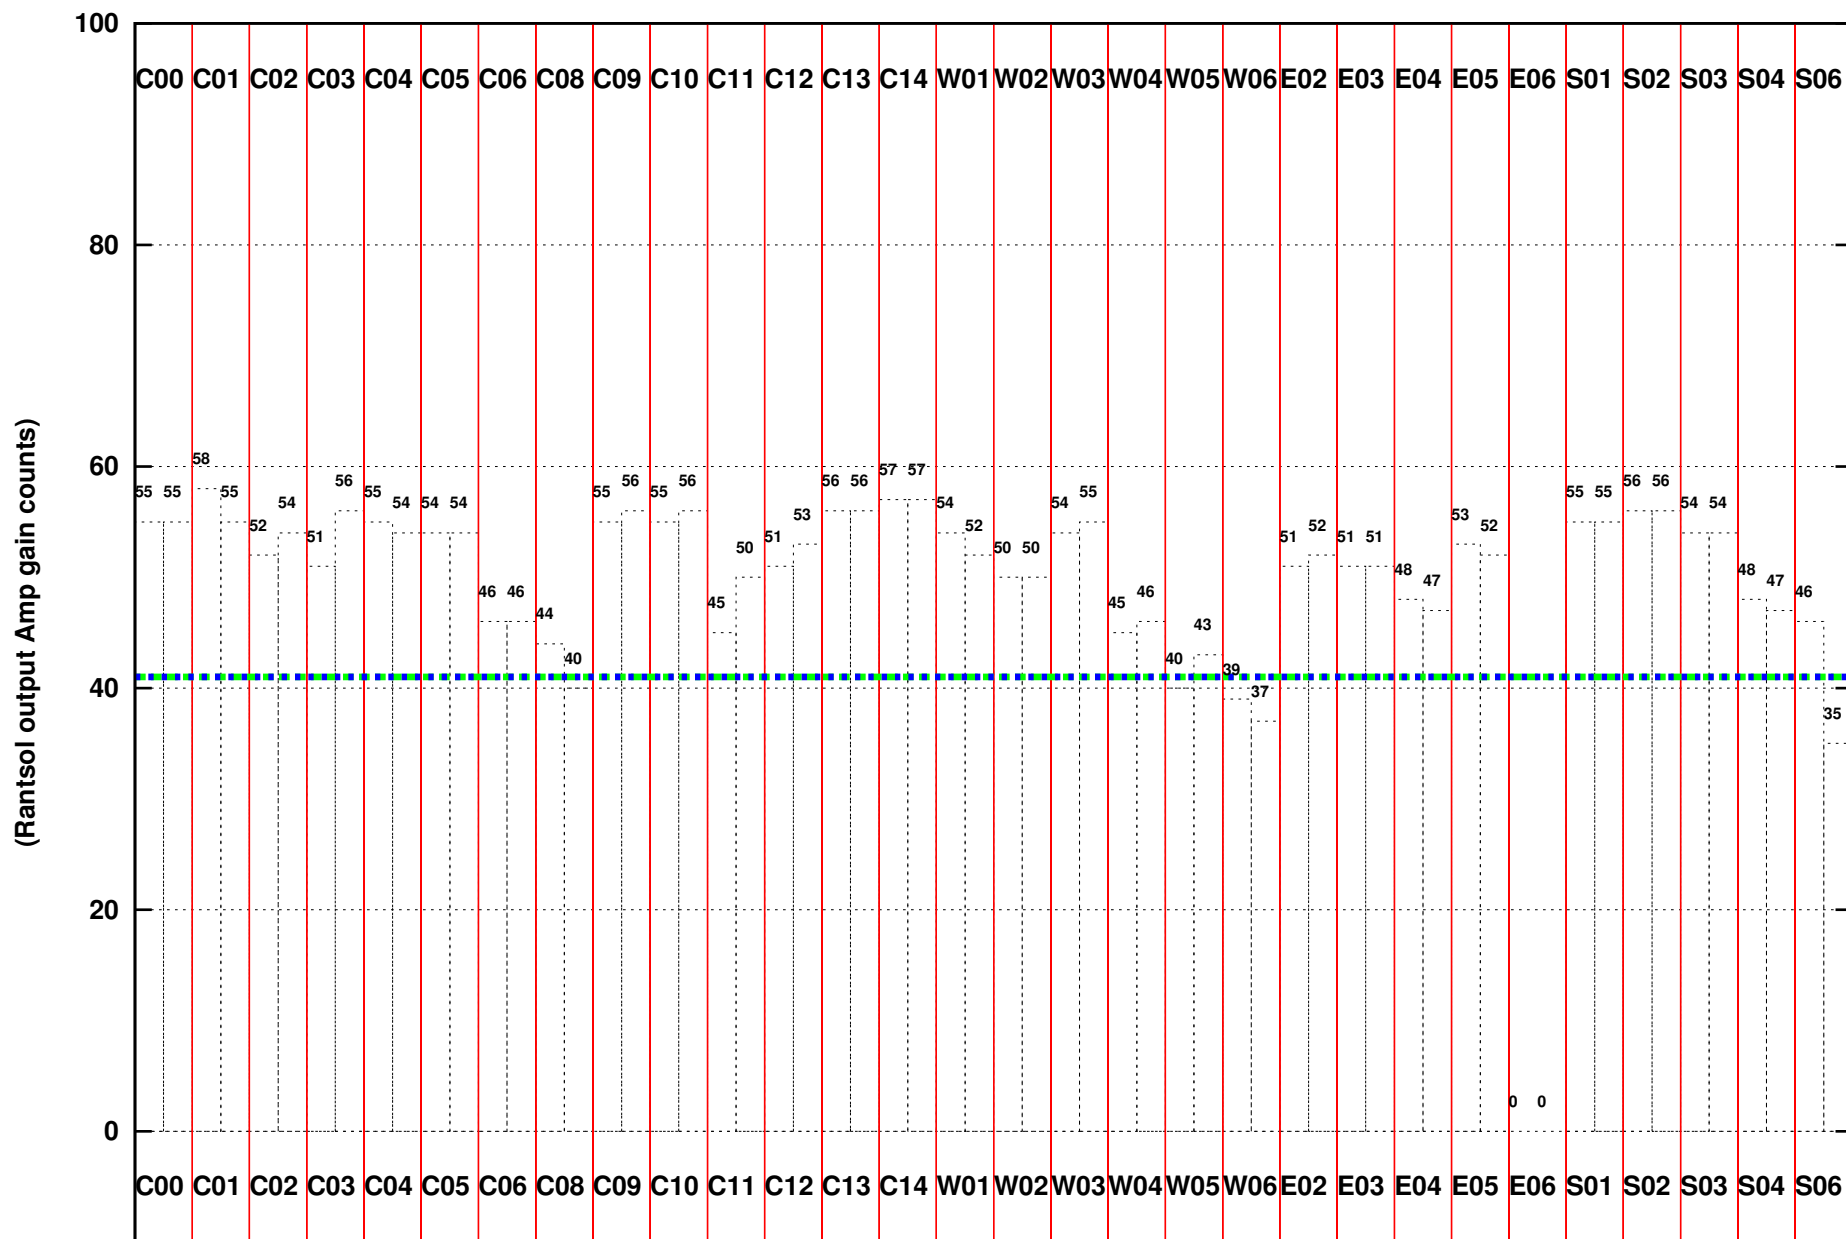

FRINGE STATUS (Rf:510.000,510.000 MHz., LO1:0.000,0.000 MHz., LO4/5:510.000,510.000 MHz.)

(File:/gwbifdata1/18may/34_040_18may2018_gwb.lta, scan:0, chan:4096, Src:3C286, Date:18May2018 00:48:06)