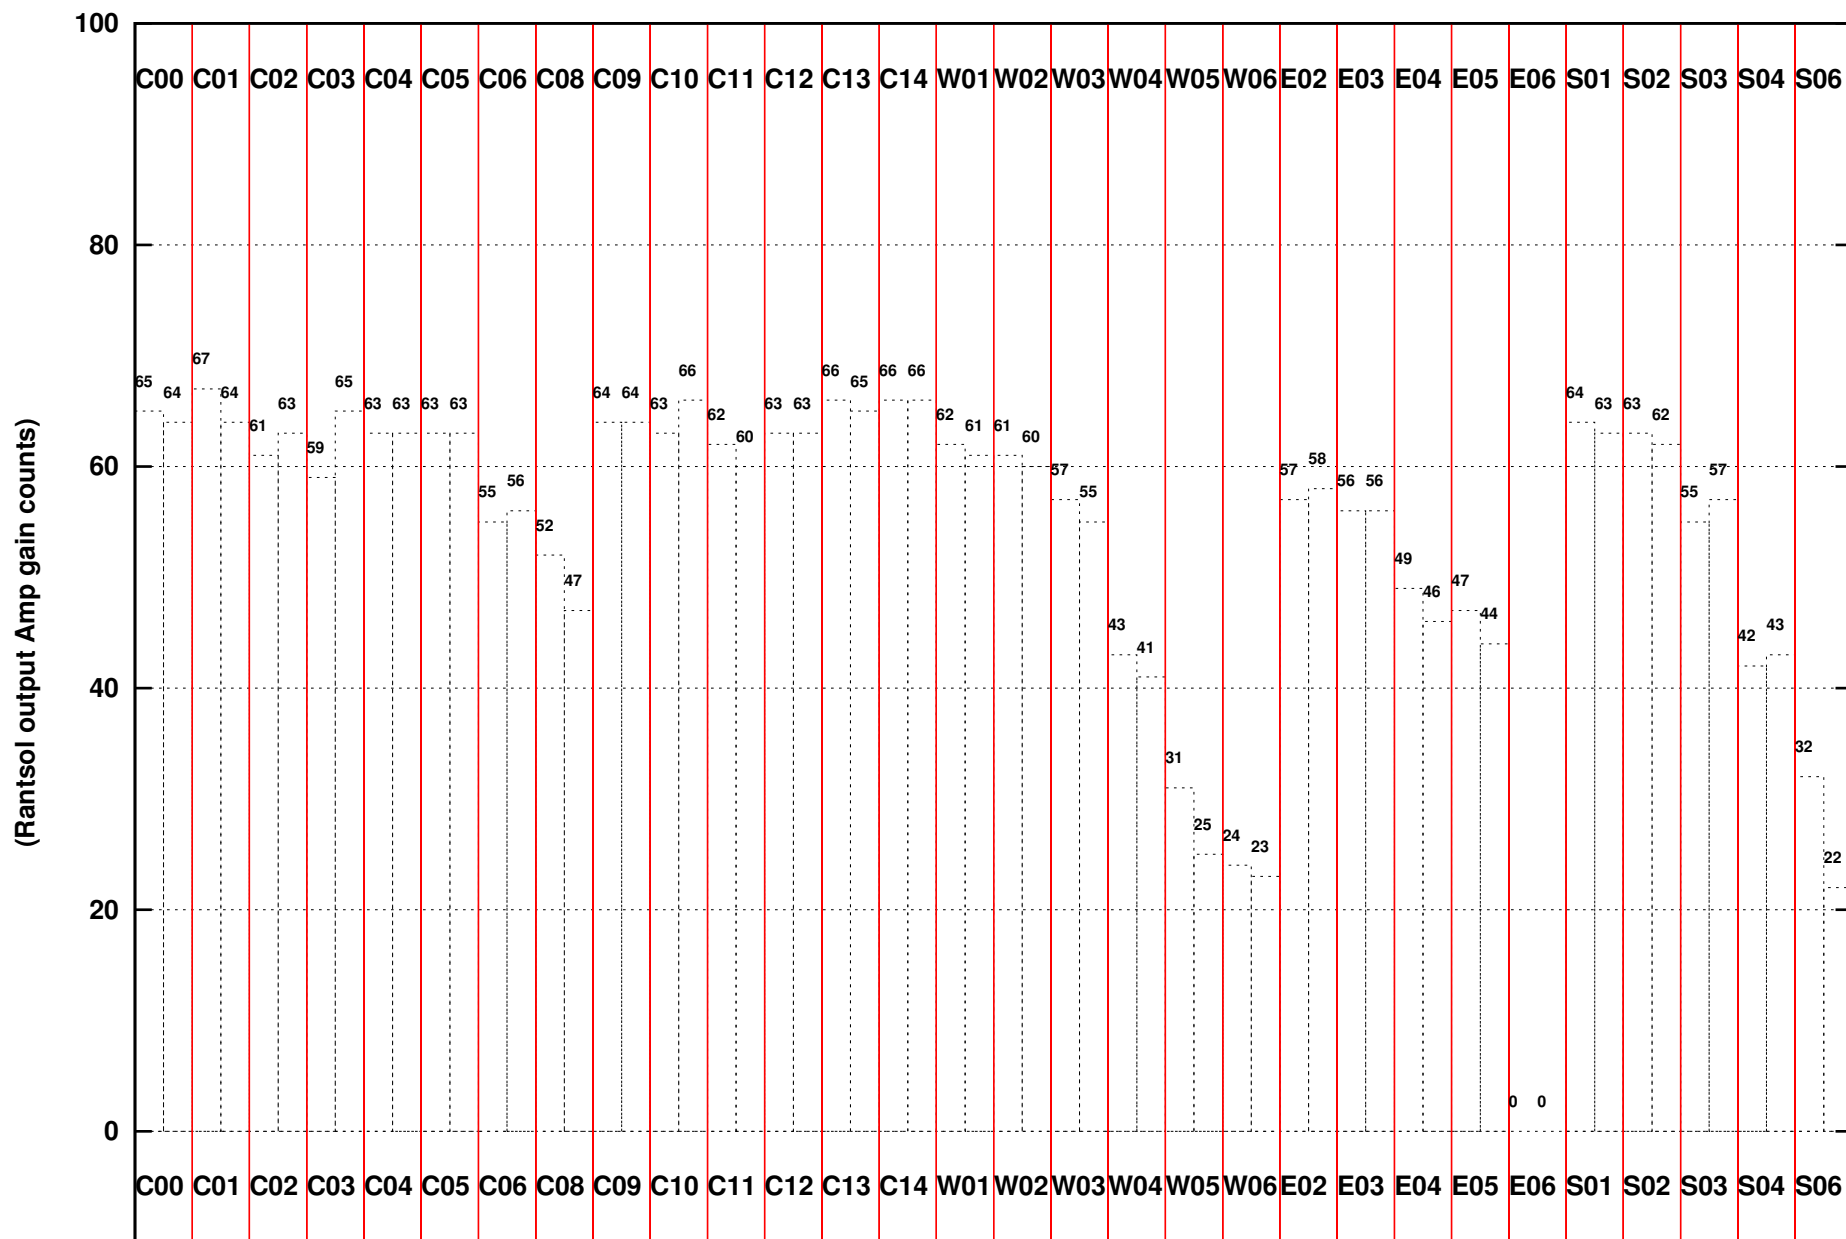

FRINGE STATUS (Rf:510.000,510.000 MHz., LO1:0.000,0.000 MHz., LO4/5:510.000,510.000 MHz.)

(File:/gwbifrddata1/18may/34_040_18may2018_gwb.lta.3, scan:0, chan:4096, Src:3C380, Date:18May2018 05:04:45)