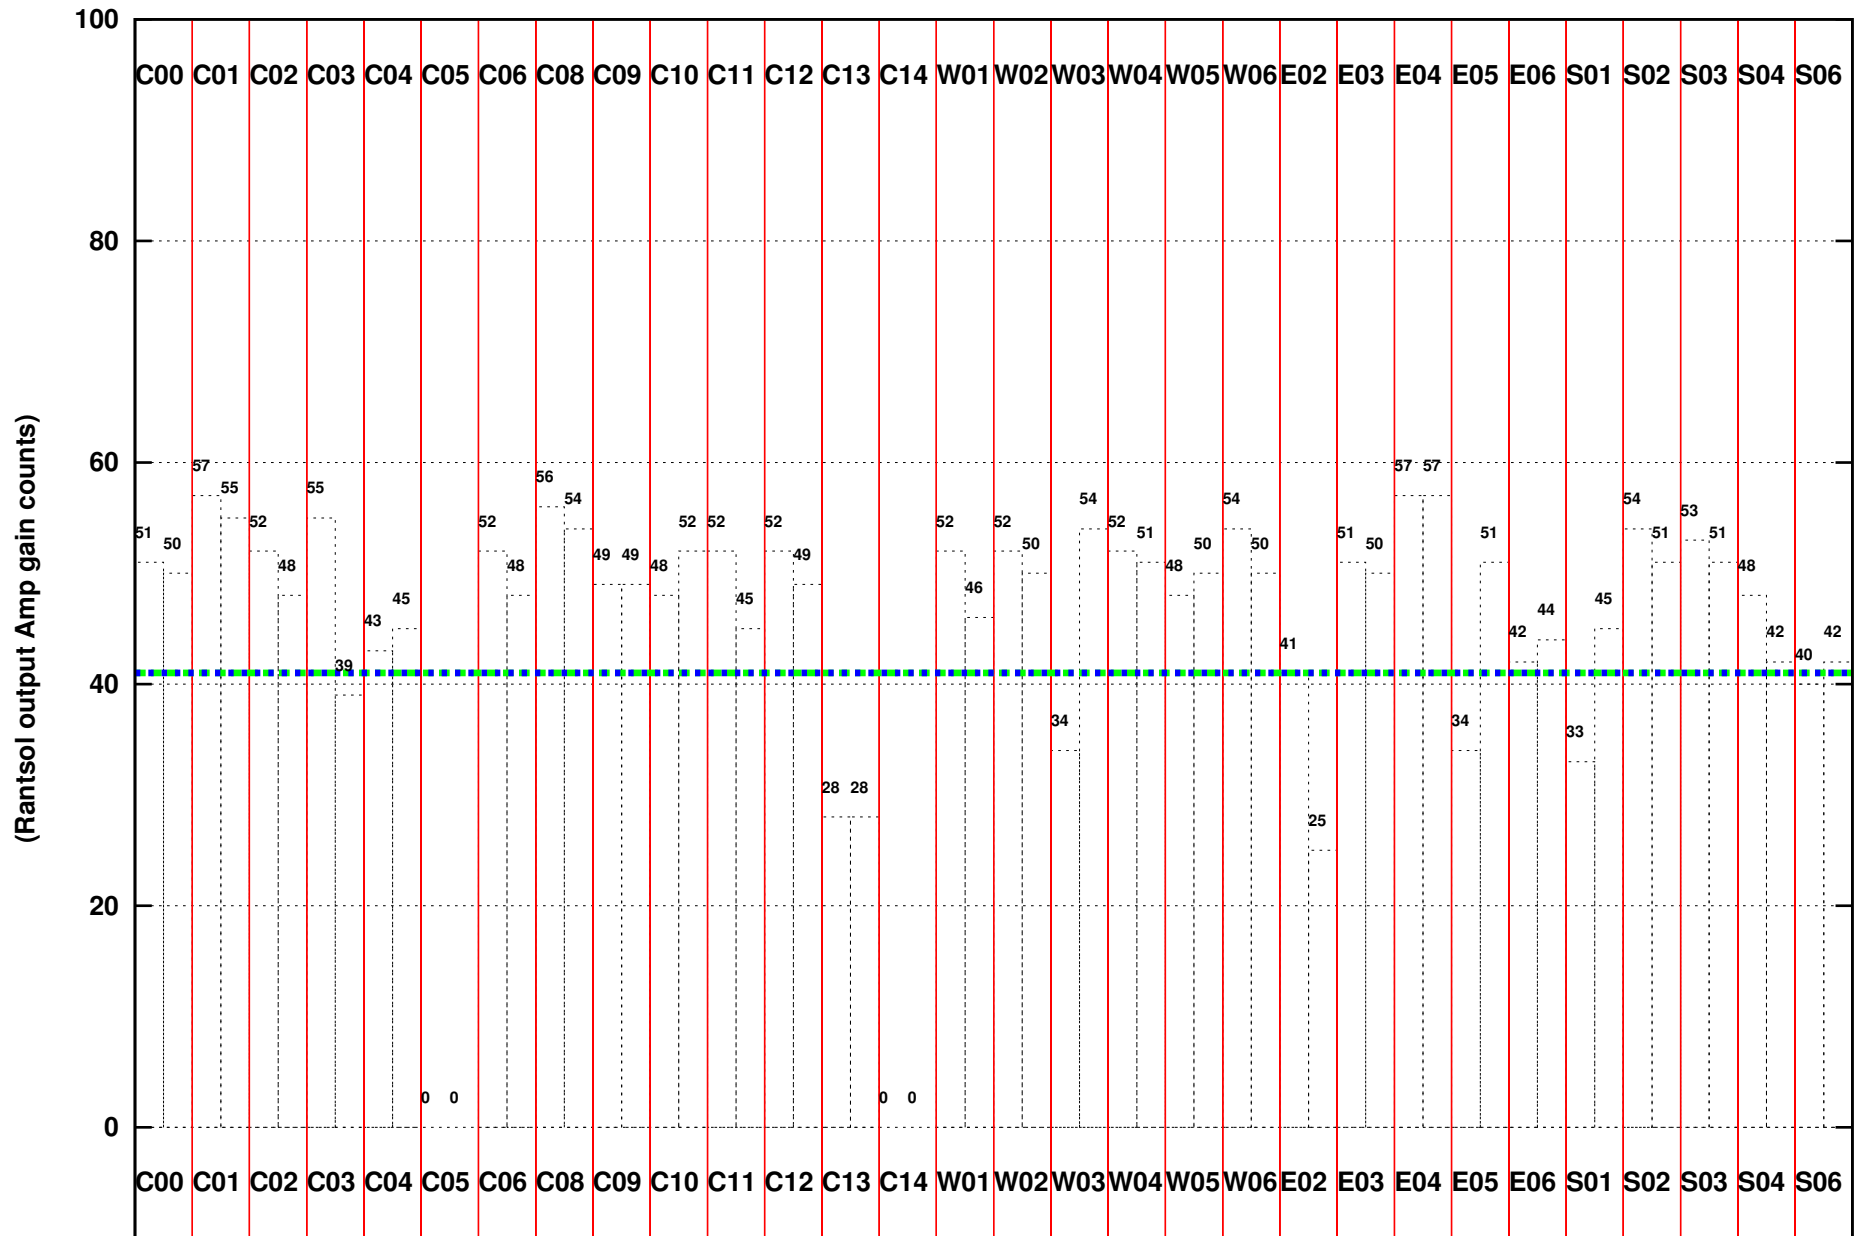

FRINGE STATUS (Rf:636.000,636.000 MHz., LO1:575.000,575.000 MHz., LO4/5:139.000,166.000 MHz.)

(File:/gsbifrddata1/21may/34_023_s08_21may2018.lta, scan:0, chan:256, Src:3C48, Date:21May2018 10:15:47)