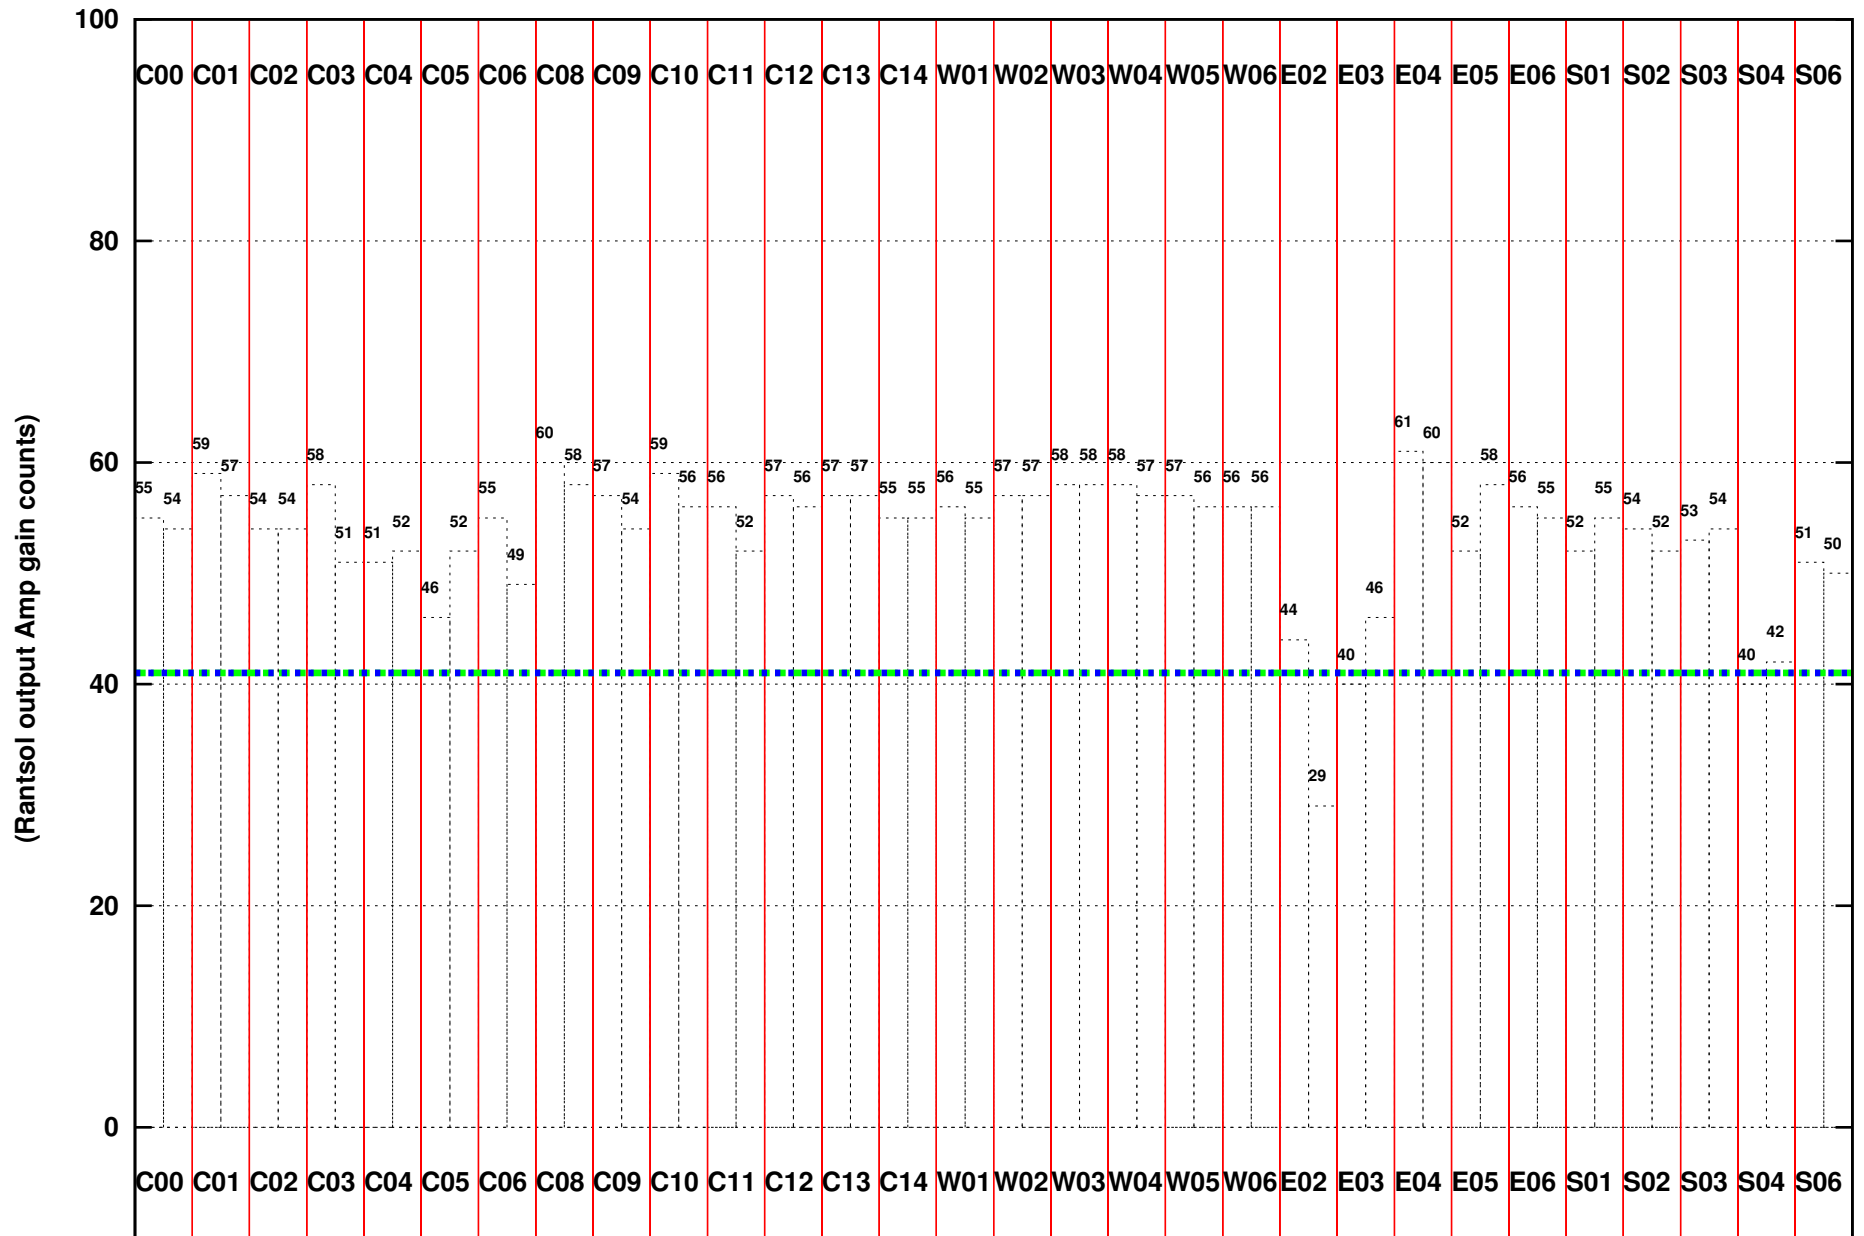

FRINGE STATUS (Rf:672.000,672.000 MHz., LO1:610.000,610.000 MHz., LO4/5:138.000,167.000 MHz.)

(File:/gsbifrddata1/21may/34_023_s25_21may2018.lta, scan:0, chan:256, Src:3C48, Date:21May2018 05:08:52)