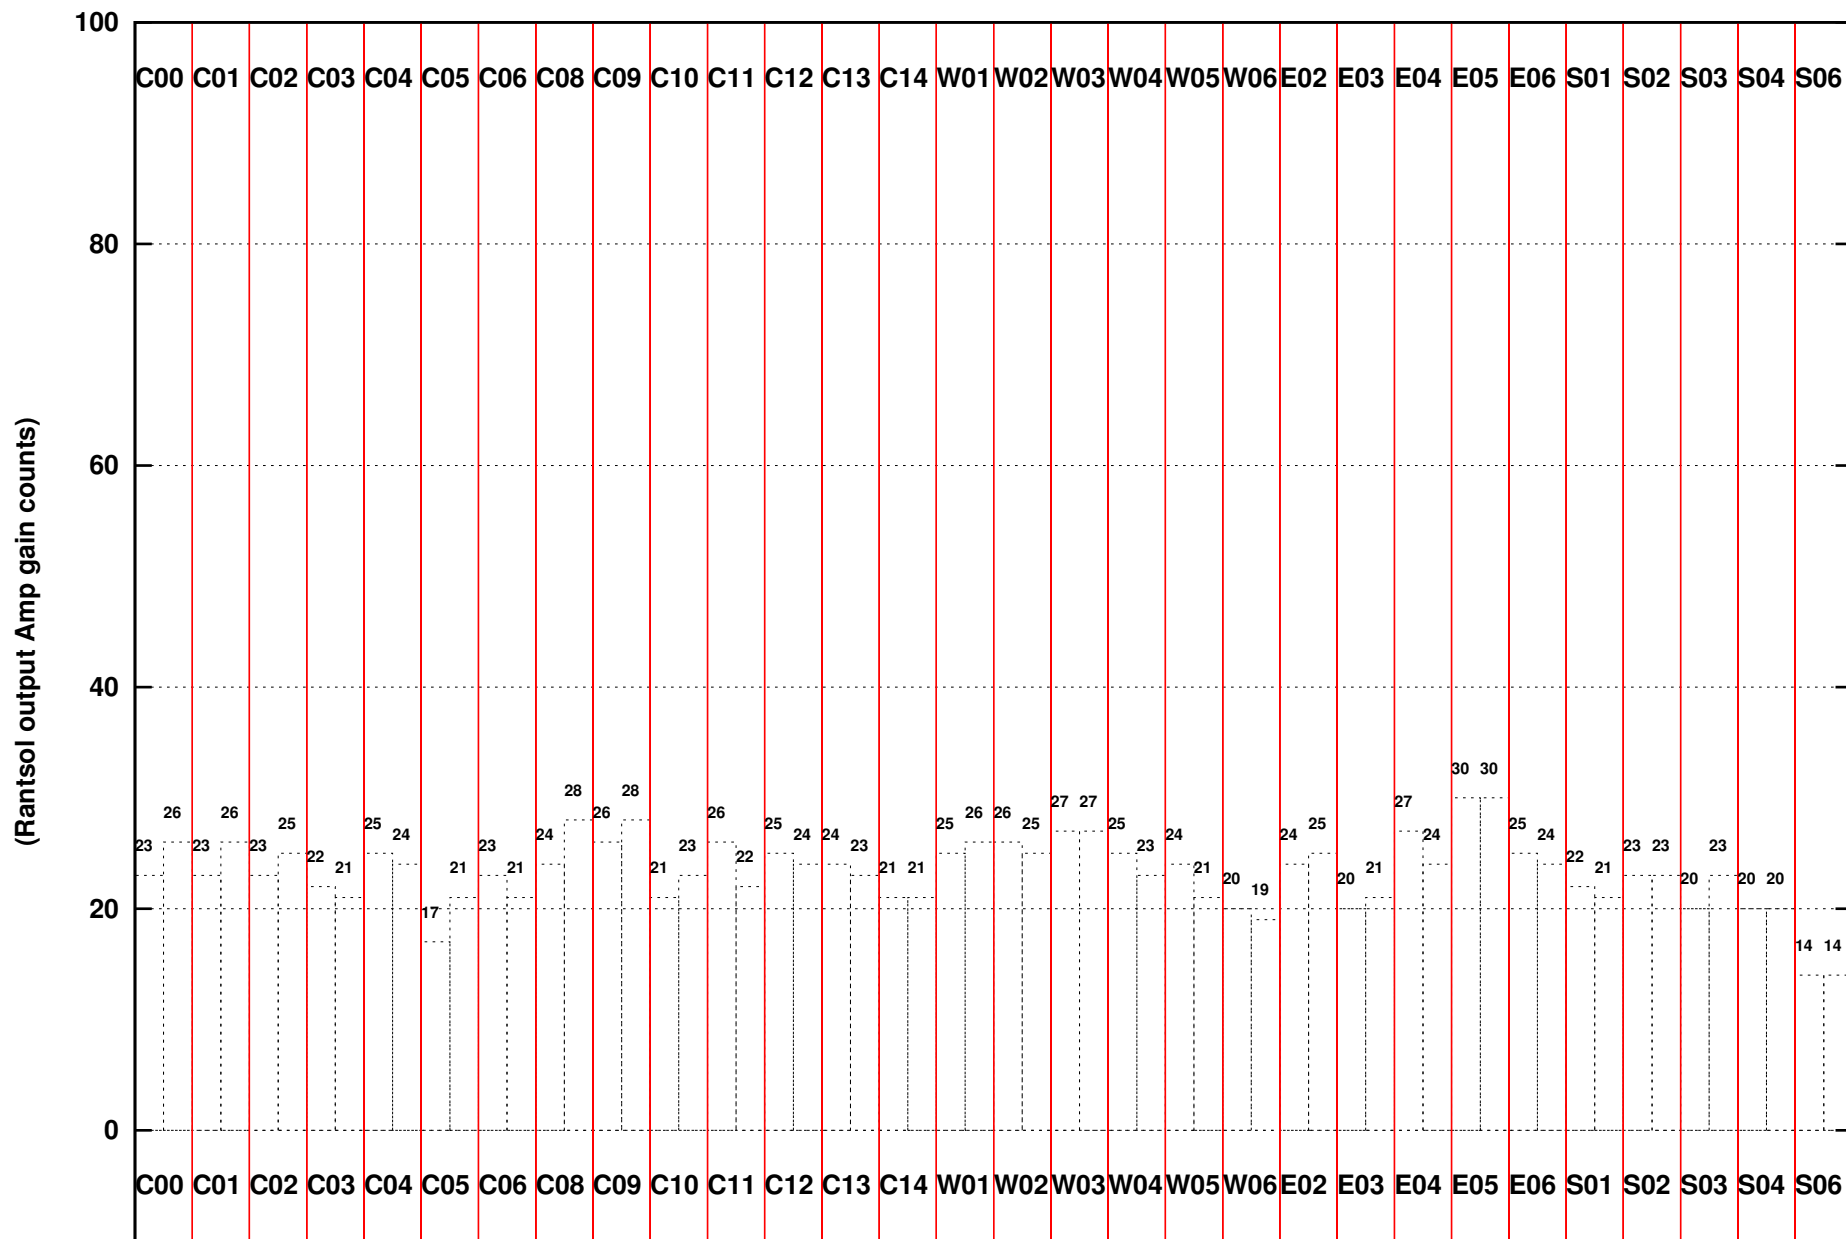

FRINGE STATUS (Rf:1378.687,1378.687 MHz., LO1:1450.000,1450.000 MHz., LO4/5:128.687,176.313 MHz.)

(File:/gsbifrddata1/28may/ddtc003_28may2018.lta, scan:0, chan:256, Src:3C468.1, Date:28May2018 04:01:37)