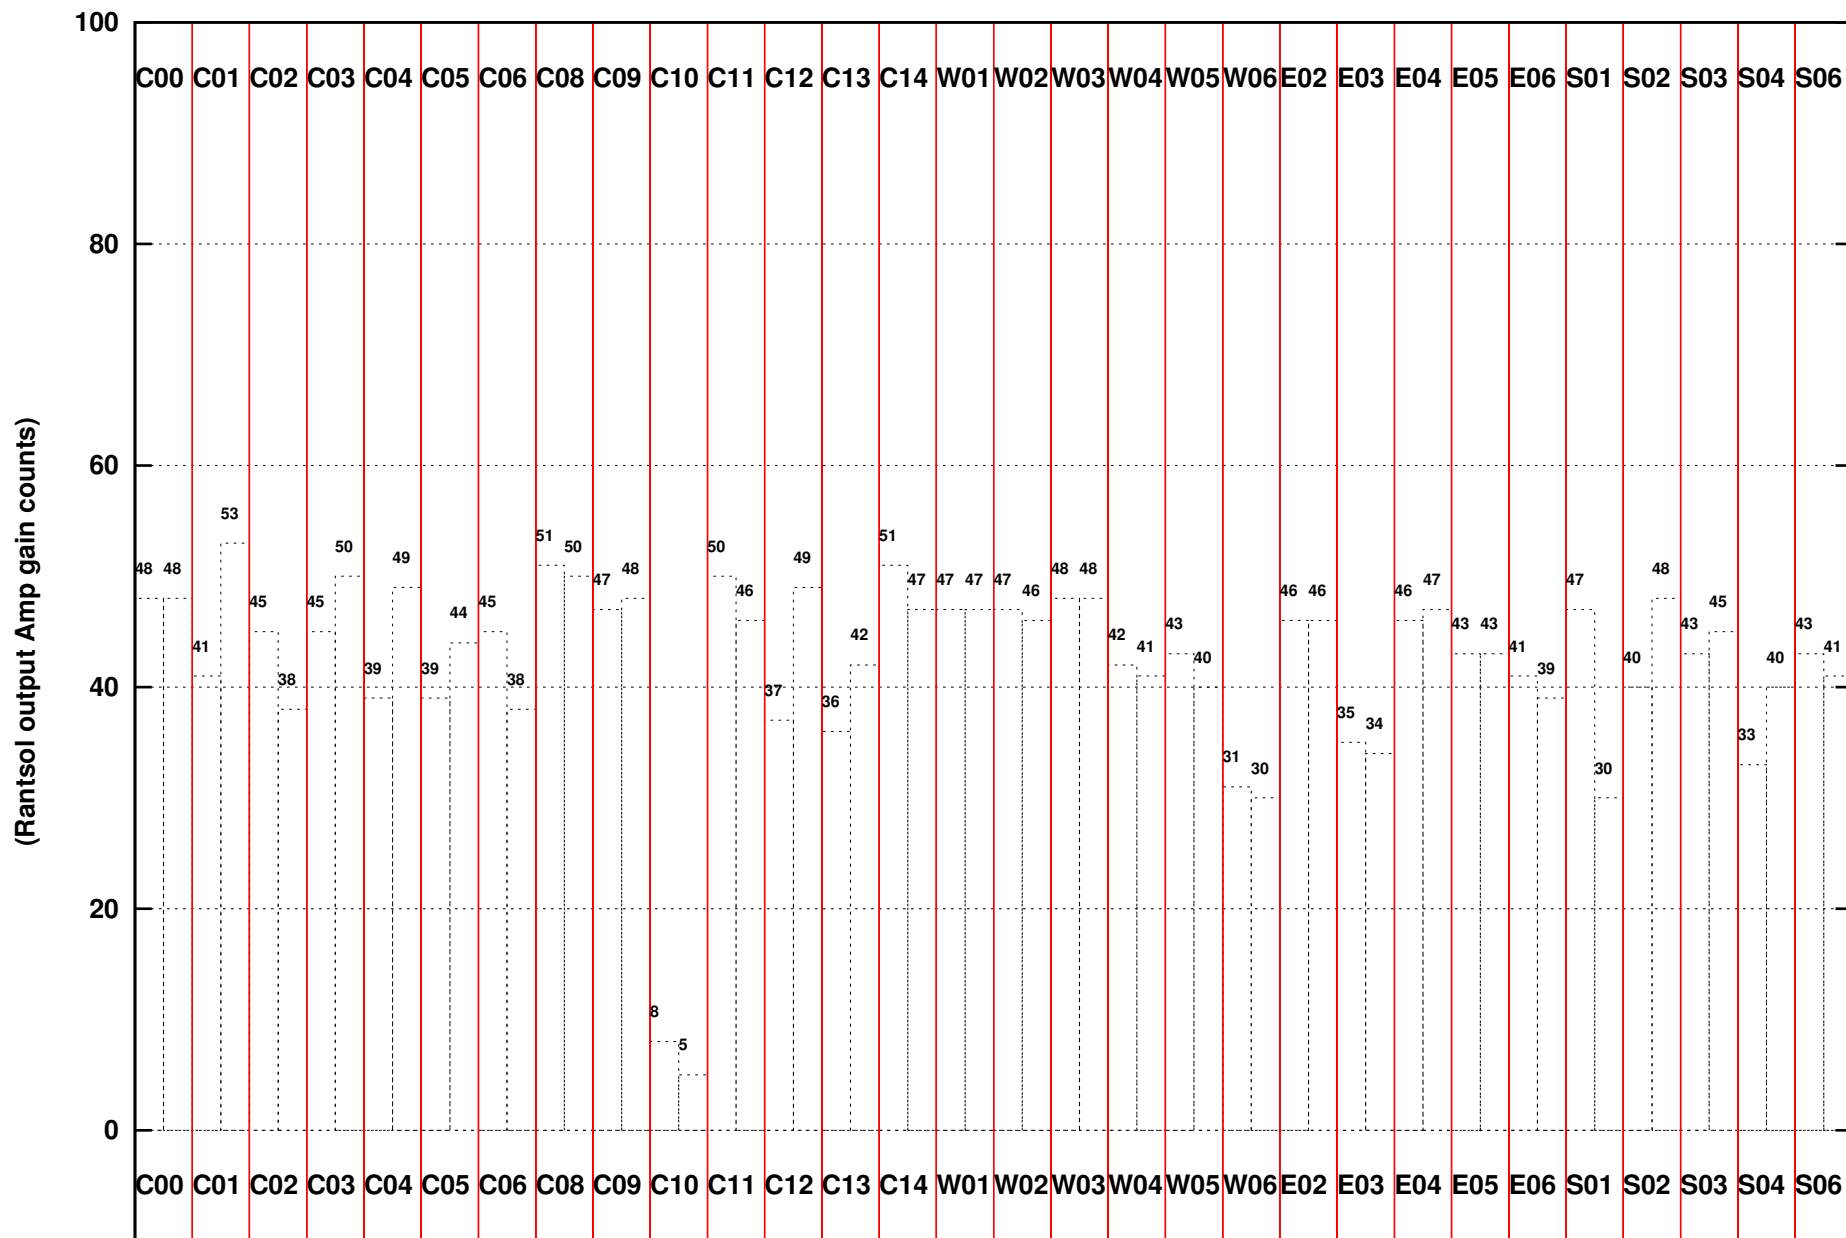

FRINGE STATUS (Rf:500.000,500.000 MHz., LO1:0.000,0.000 MHz., LO4/5:500.000,500.000 MHz.)

(File:/gwbifrddata1/01jun/33_059_01jun2018_gwb.lta, scan:0, chan:2048, Src:1830-360, Date:01Jun2018 01:39:05)