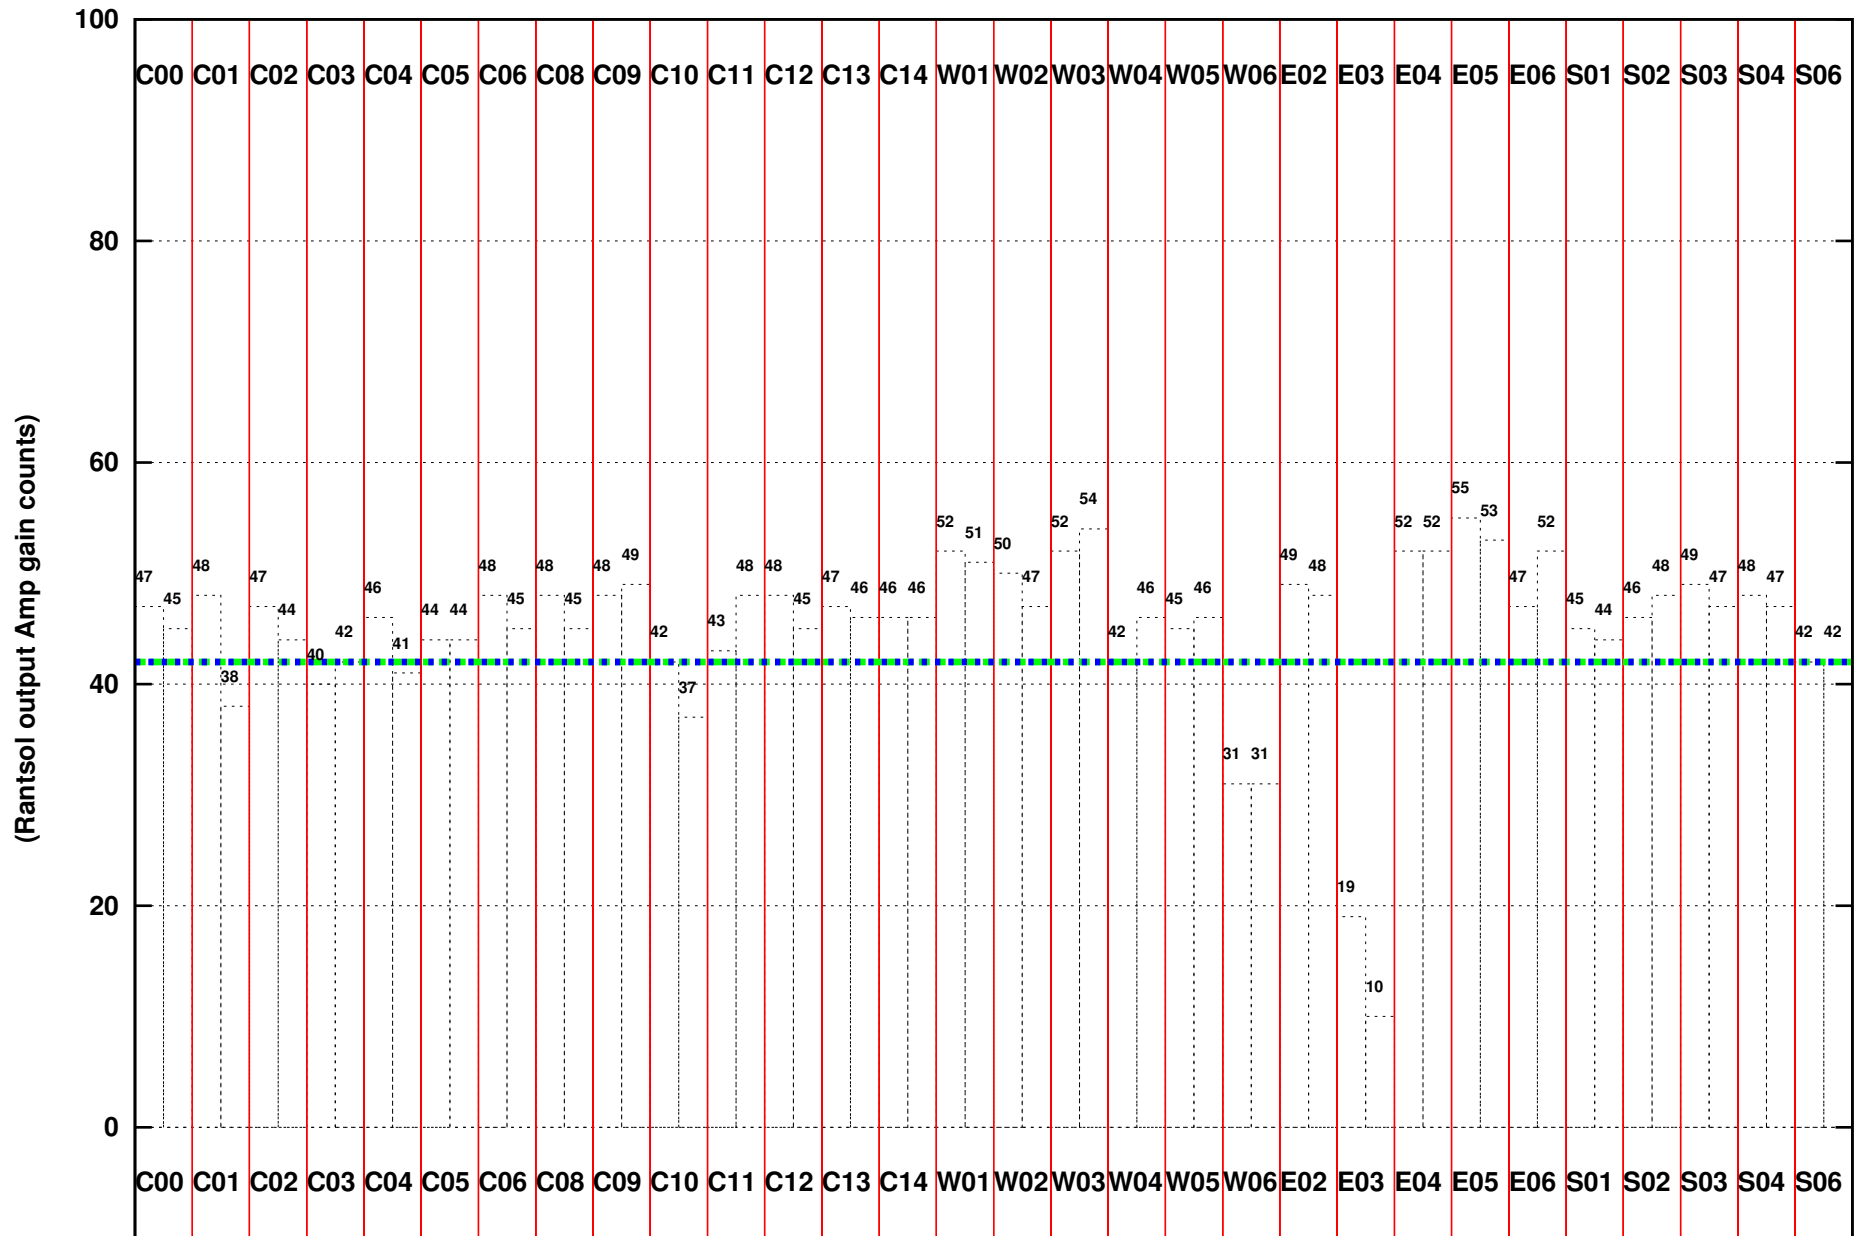

FRINGE STATUS (Rf:1460.000,1460.000 MHz., LO1:0.000,0.000 MHz., LO4/5:1460.000,1460.000 MHz.)

( File:/gwbifrddata/04jun/34\_044\_04jun2018\_gwb.lta, scan:0, chan:4096, Src:3C147, Date:04Jun2018 08:12:28)