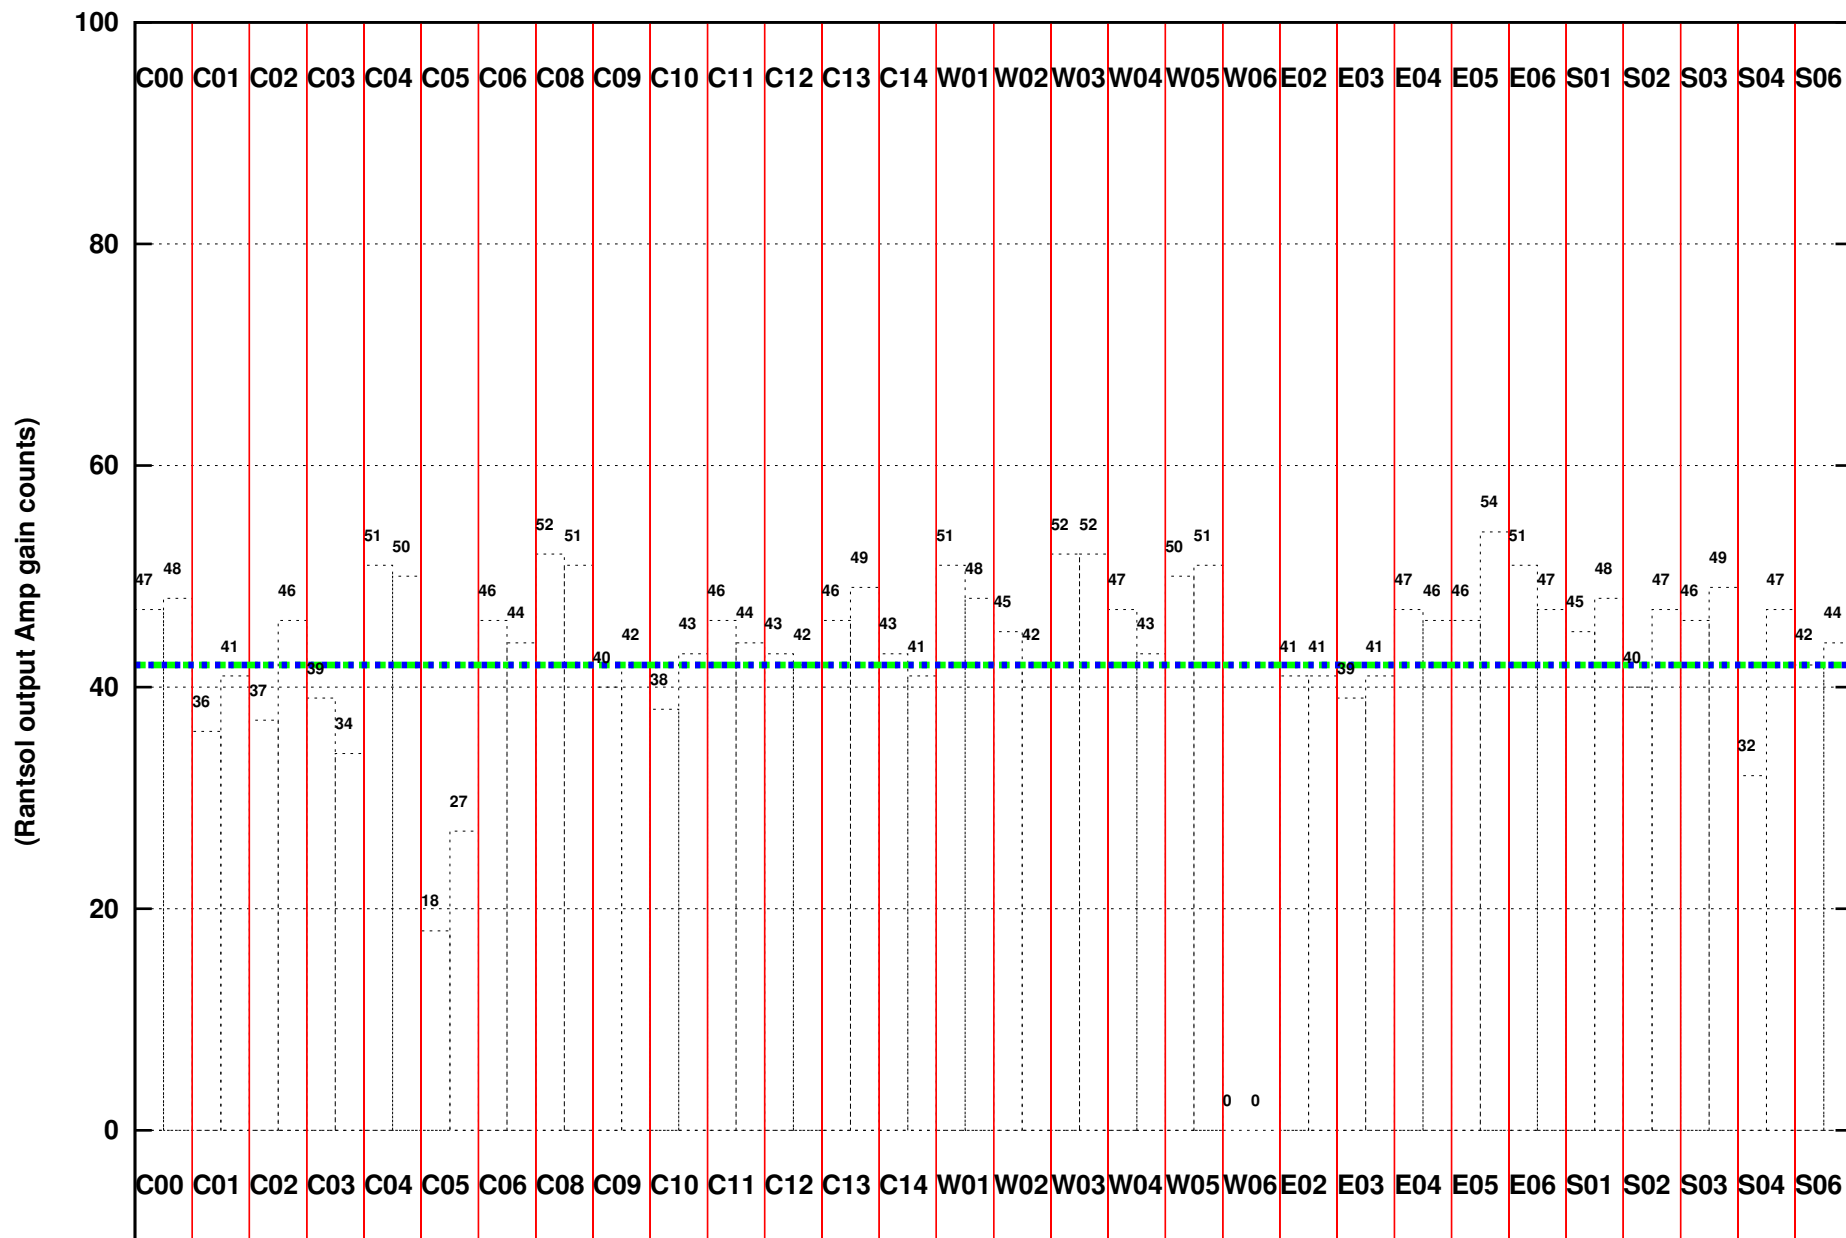

FRINGE STATUS (Rf:1406.000,1406.000 MHz., LO1:1355.000,1355.000 MHz., LO4/5:149.000,156.000 MHz.)

(File:/gsbifrddata/22jun/34_071_22jun2018.lta, scan:0, chan:256, Src:3C48, Date:22Jun2018 07:16:11)