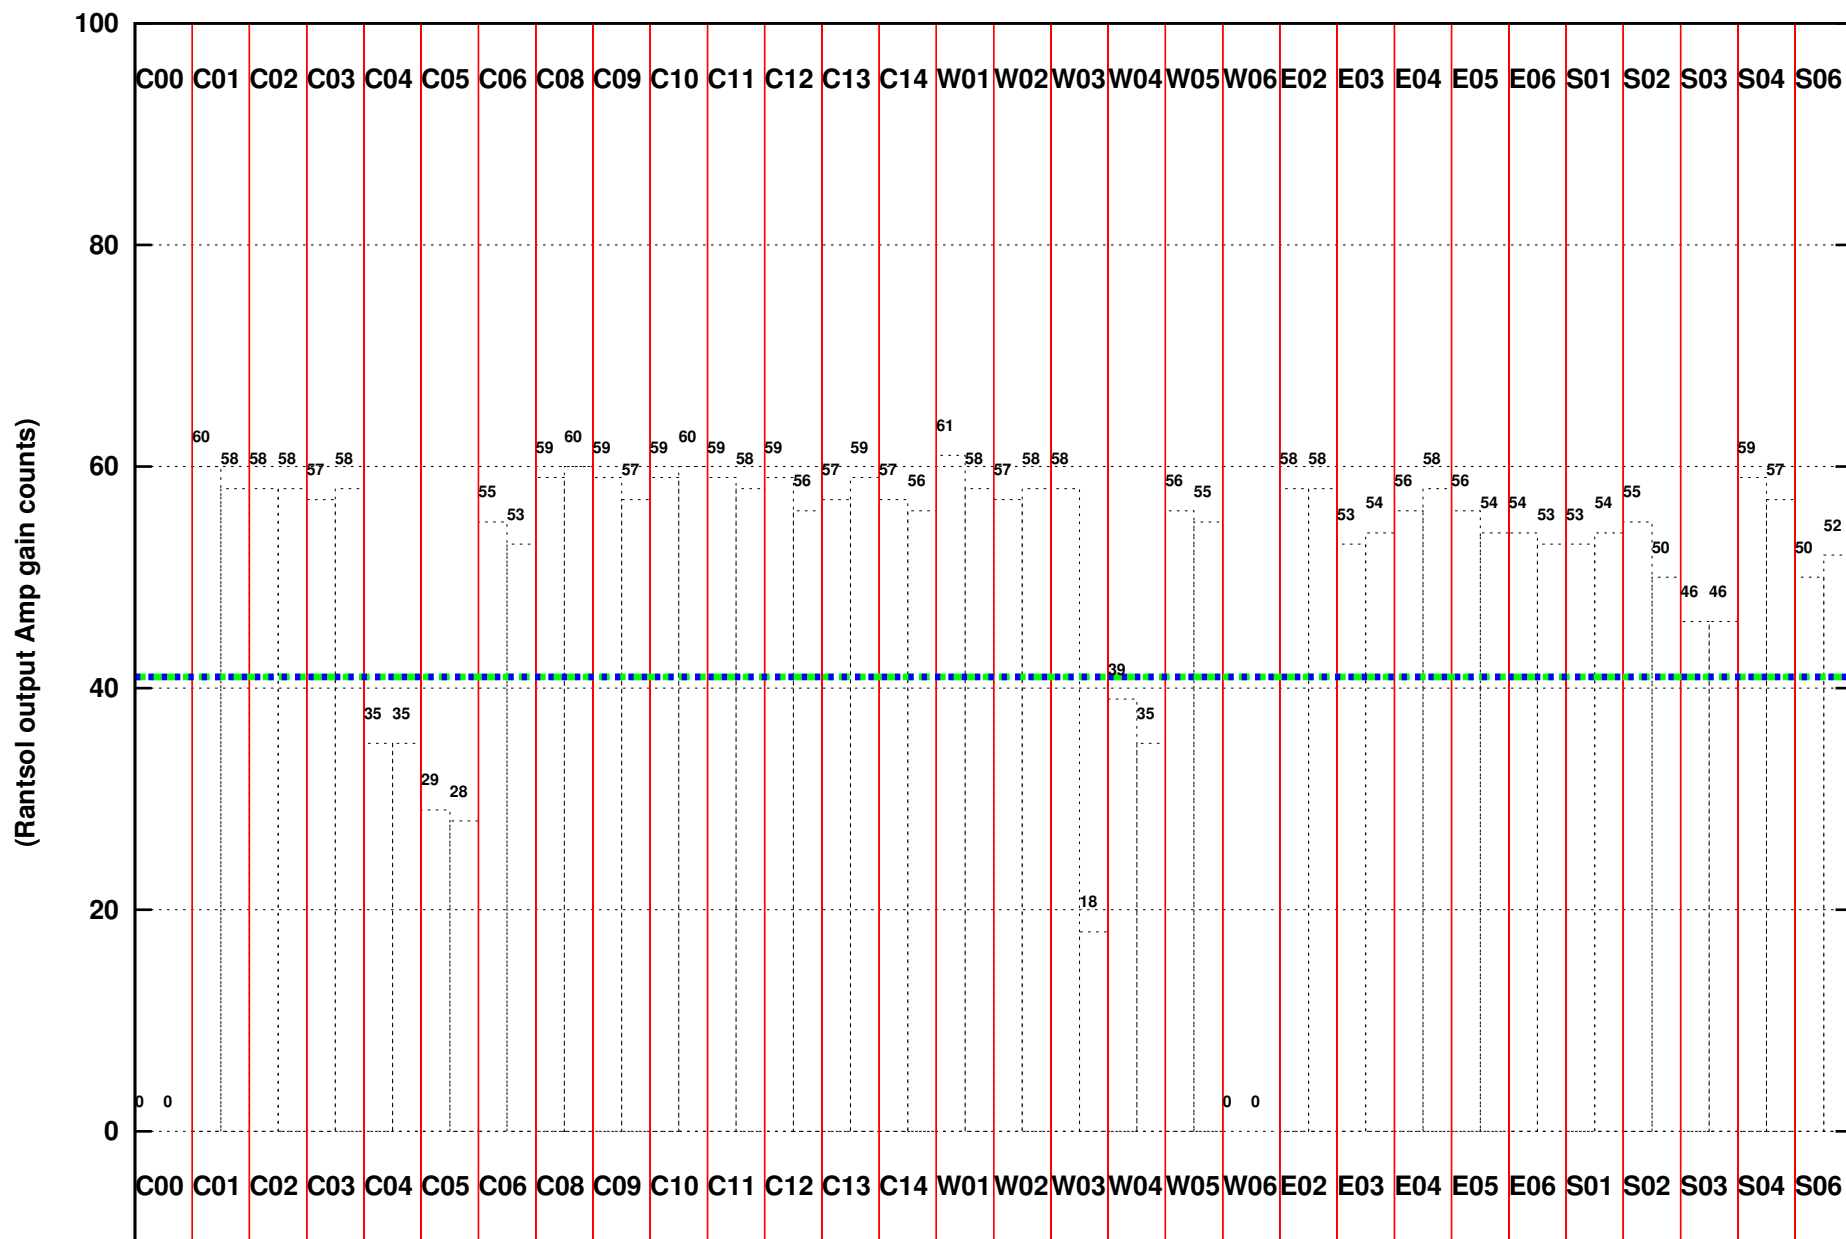

FRINGE STATUS (Rf:550.000,550.000 MHz., LO1:0.000,0.000 MHz., LO4/5:550.000,550.000 MHz.)

(File:/gwbifrddata2/01jul/34_075_01jul18_gwb.lta, scan:0, chan:1024, Src:3C286, Date:01Jul2018 21:25:46)