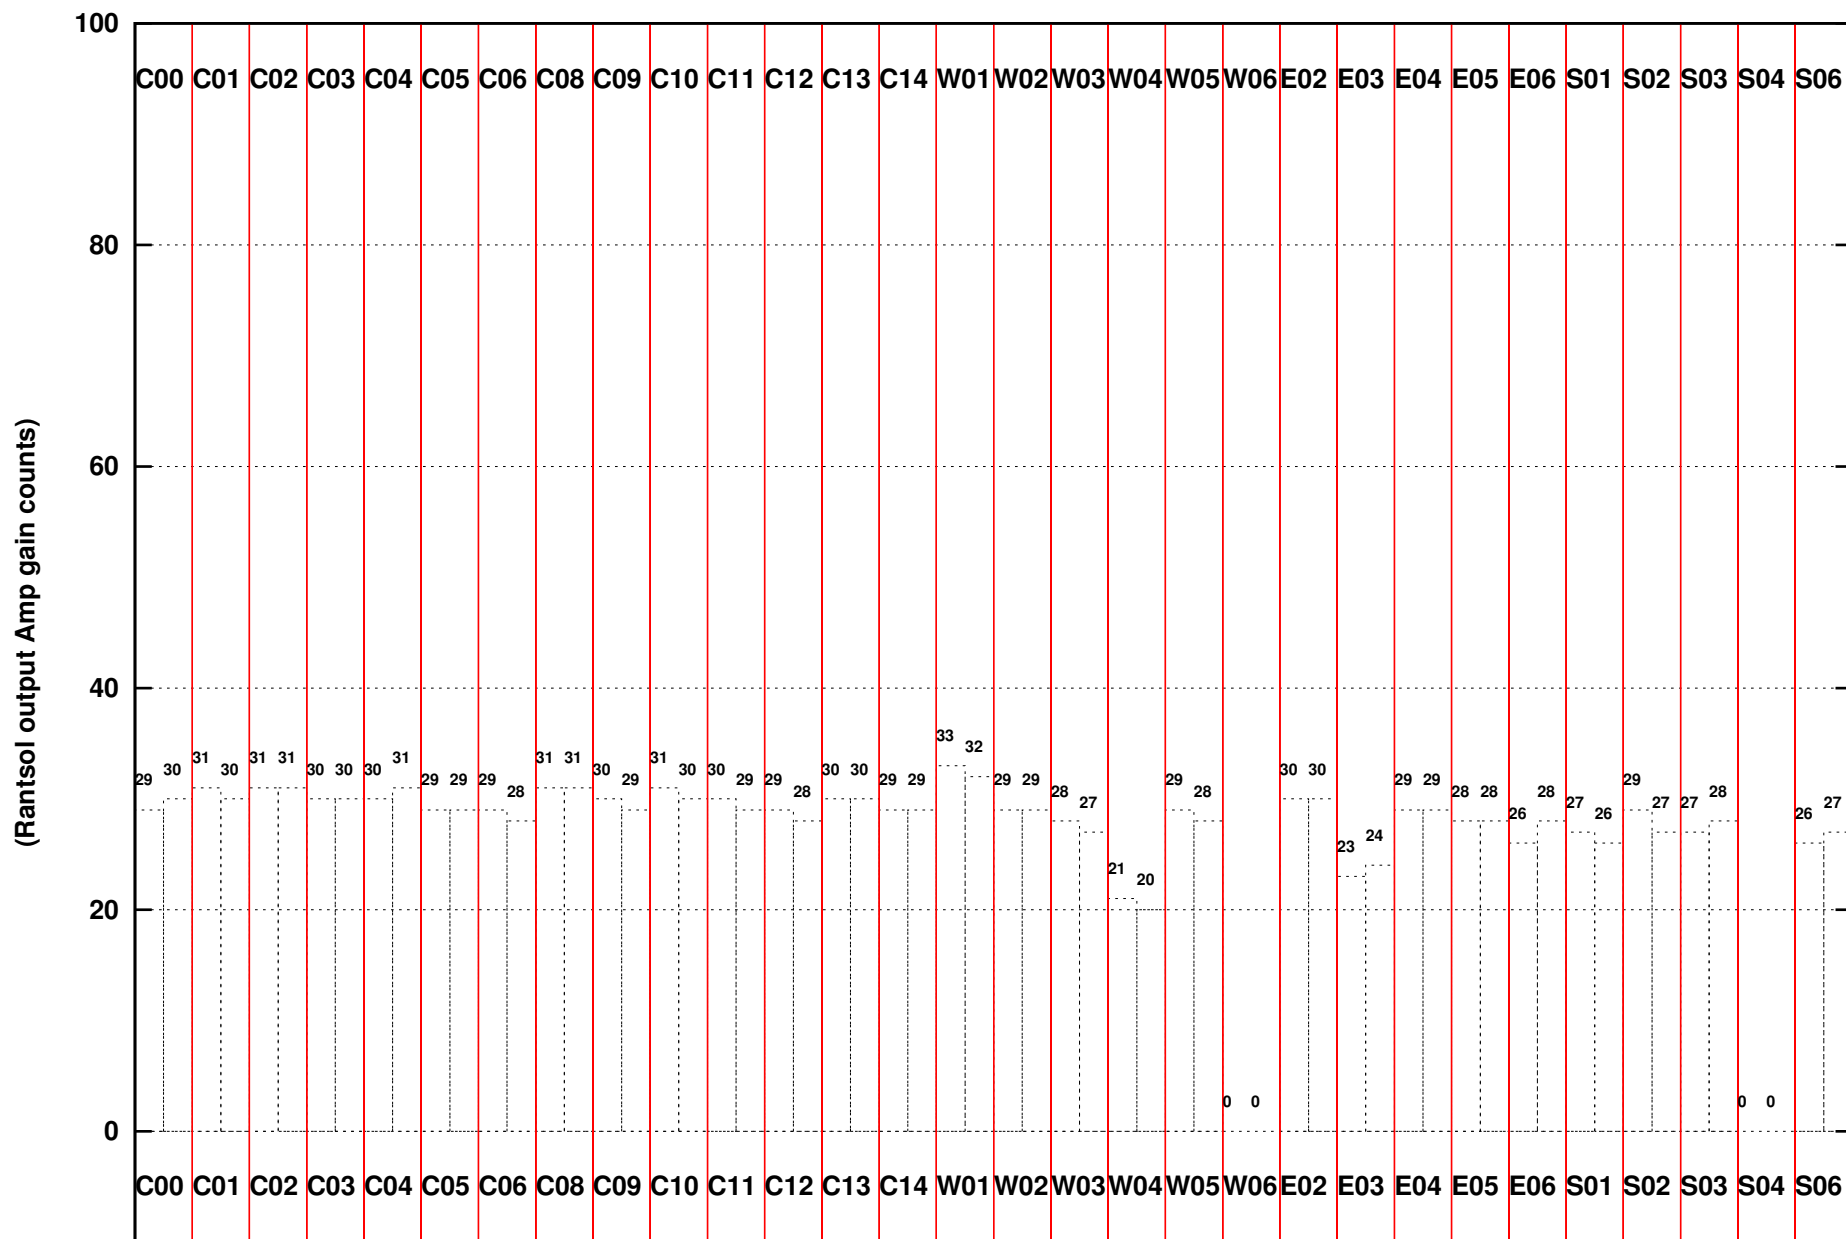

FRINGE STATUS (Rf:550.000,550.000 MHz., LO1:0.000,0.000 MHz., LO4/5:550.000,550.000 MHz.)

(File:/gwbifrddata2/02aug/34_129_02aug2018_gwb.lta, scan:0, chan:1024, Src:1822-096, Date:02Aug2018 19:34:04)