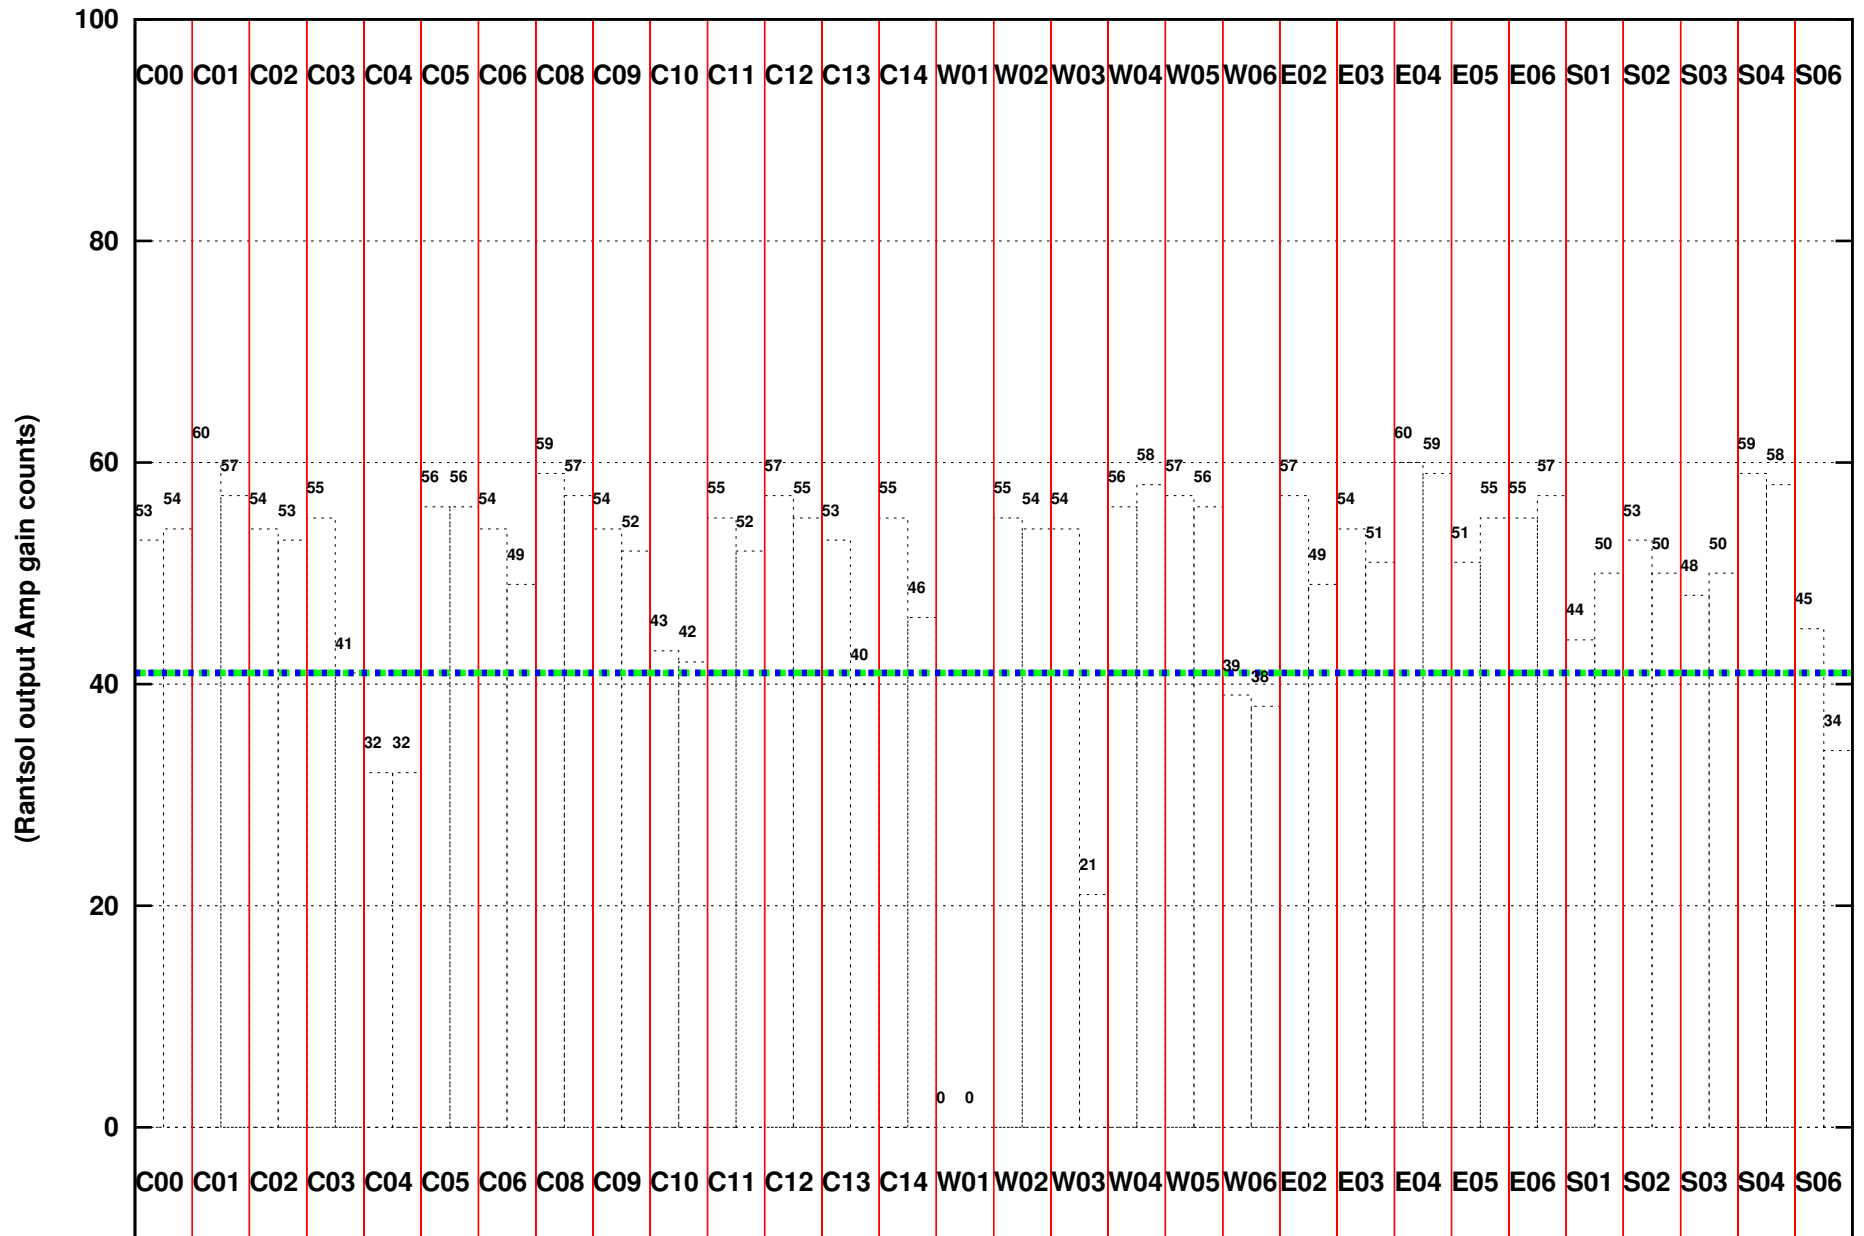

FRINGE STATUS (Rf:719.387,719.387 MHz., LO1:650.000,650.000 MHz., LO4/5:130.613,174.387 MHz.)

(File:/gsbifrddata1/13aug/34_022_13aug2018.lta, scan:0, chan:256, Src:3C147, Date:13Aug2018 07:27:41)