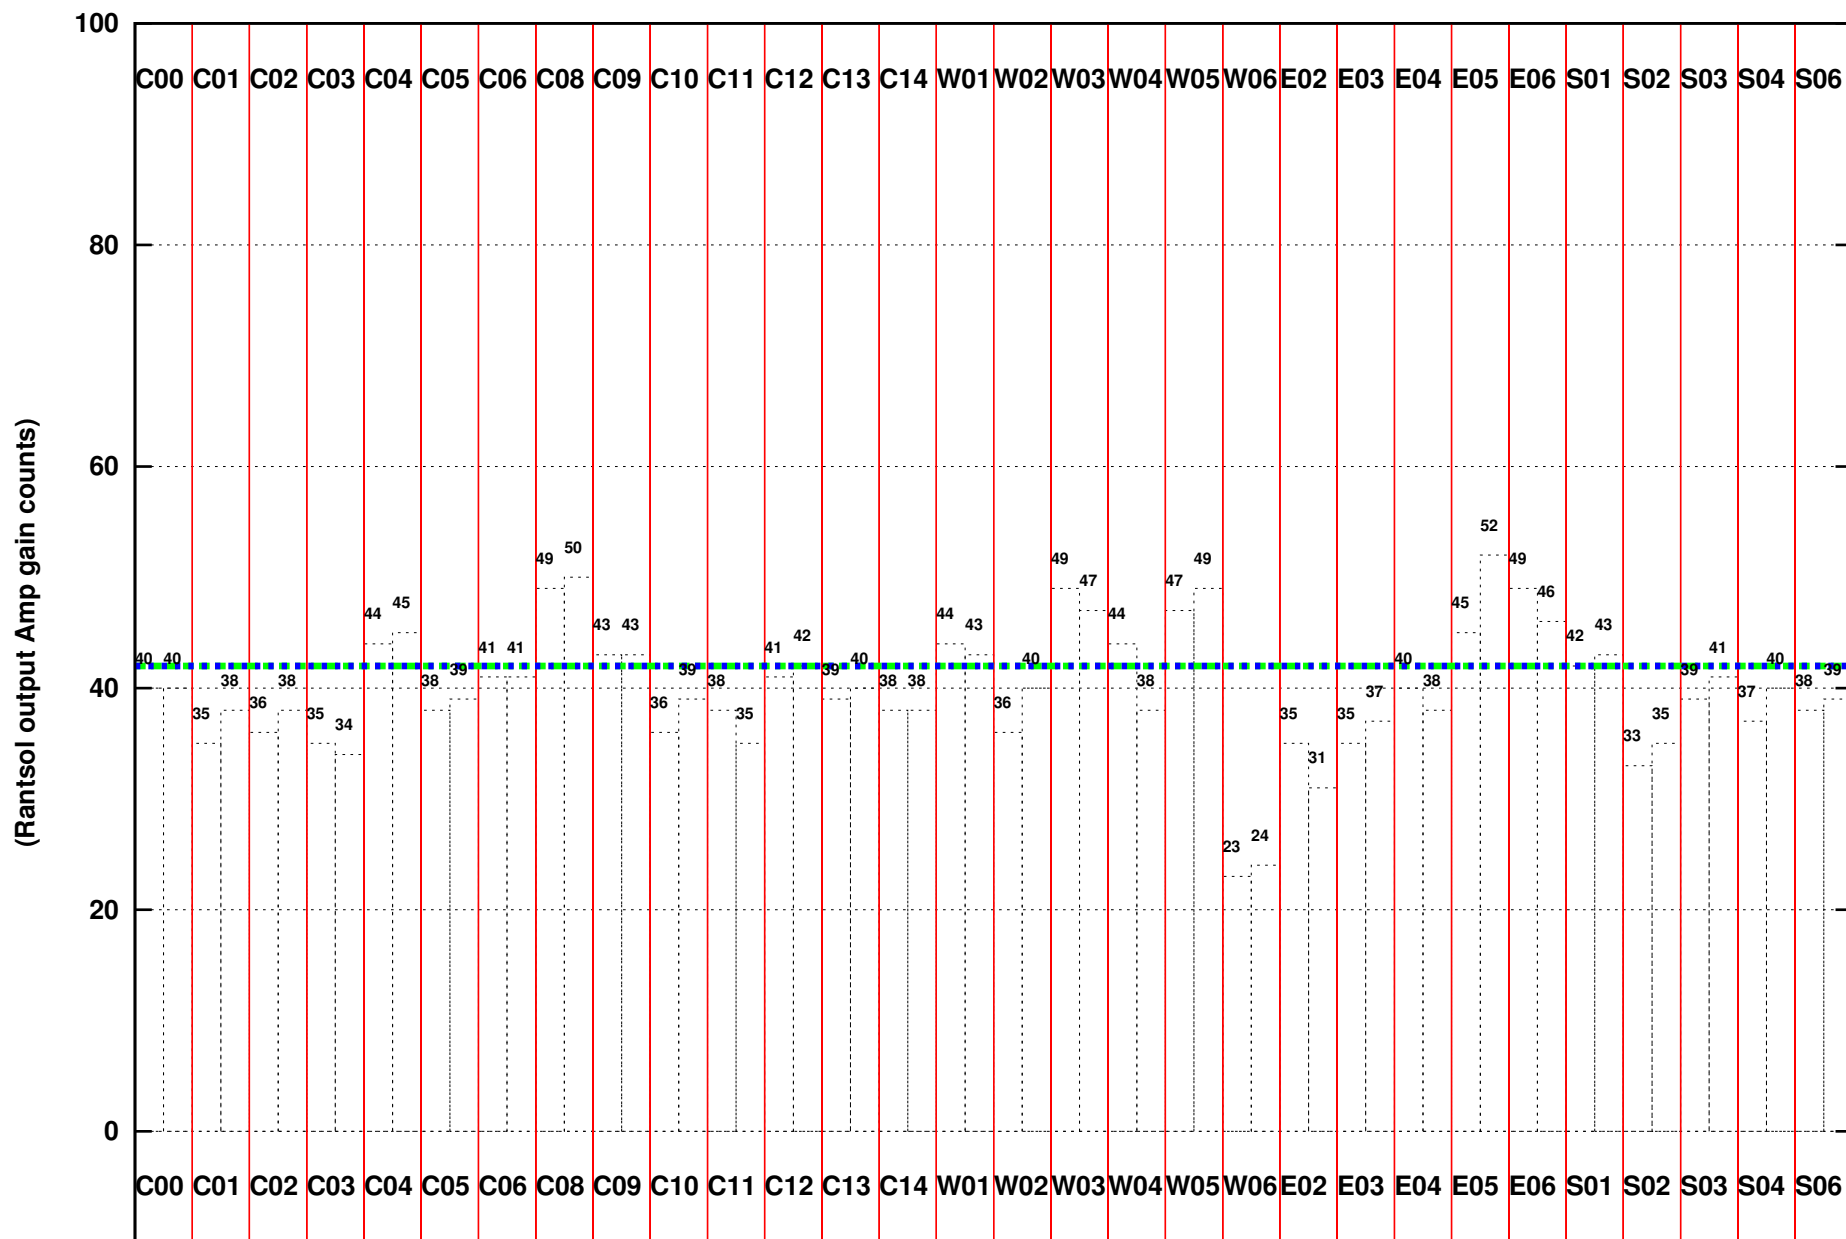

FRINGE STATUS (Rf:1412.937,1412.937 MHz., LO1:1345.000,1345.000 MHz., LO4/5:132.063,172.937 MHz.)

( File:/gsbifrddata1/20aug/ddtc021\_20aug2018.lta, scan:0, chan:256, Src:3C48, Date:20Aug2018 23:06:52)