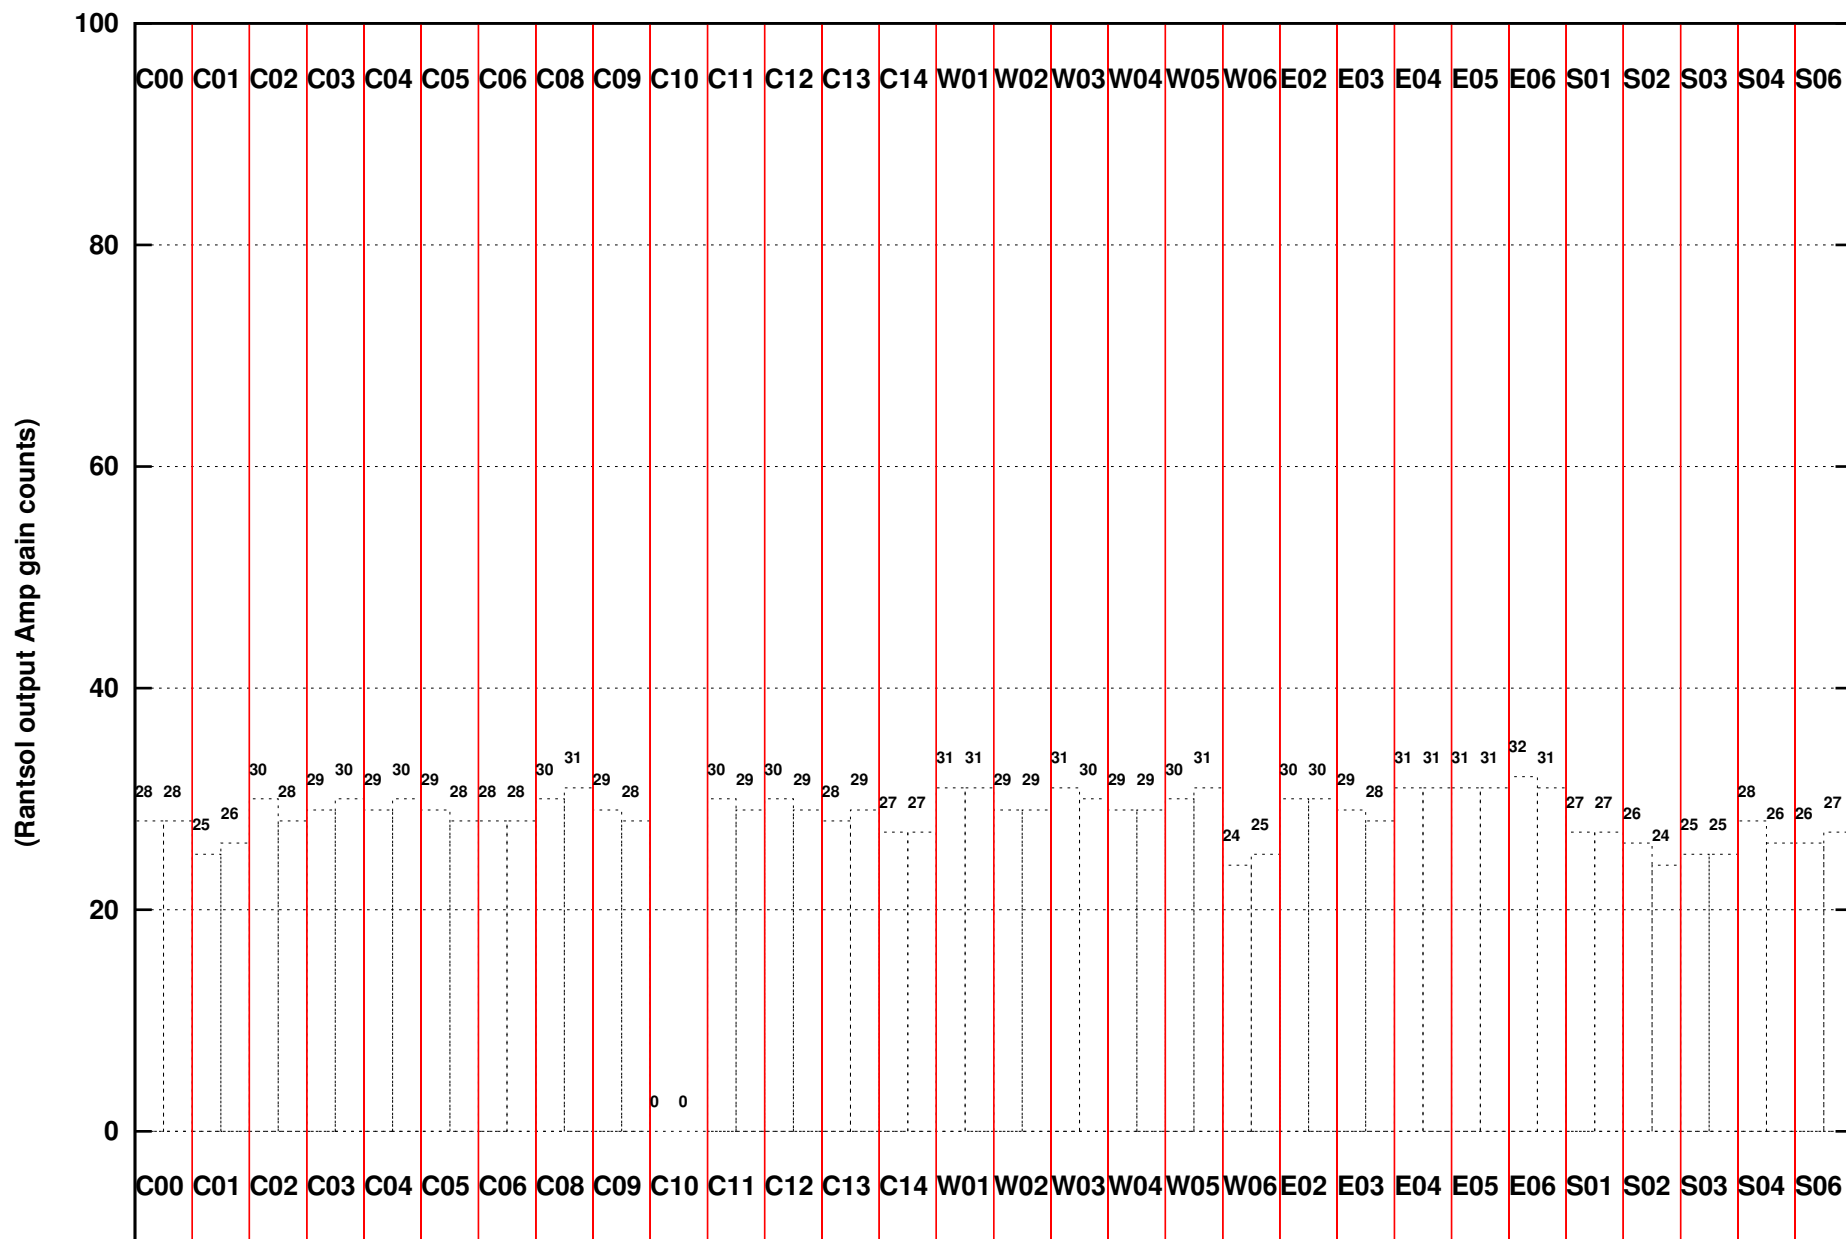

FRINGE STATUS (Rf:550.000,550.000 MHz., LO1:0.000,0.000 MHz., LO4/5:550.000,550.000 MHz.)

(File:/gwbifrddata2/02sep/34_129_02sep2018_gwb.lta, scan:0, chan:1024, Src:1822-096, Date:02Sep2018 16:23:32)