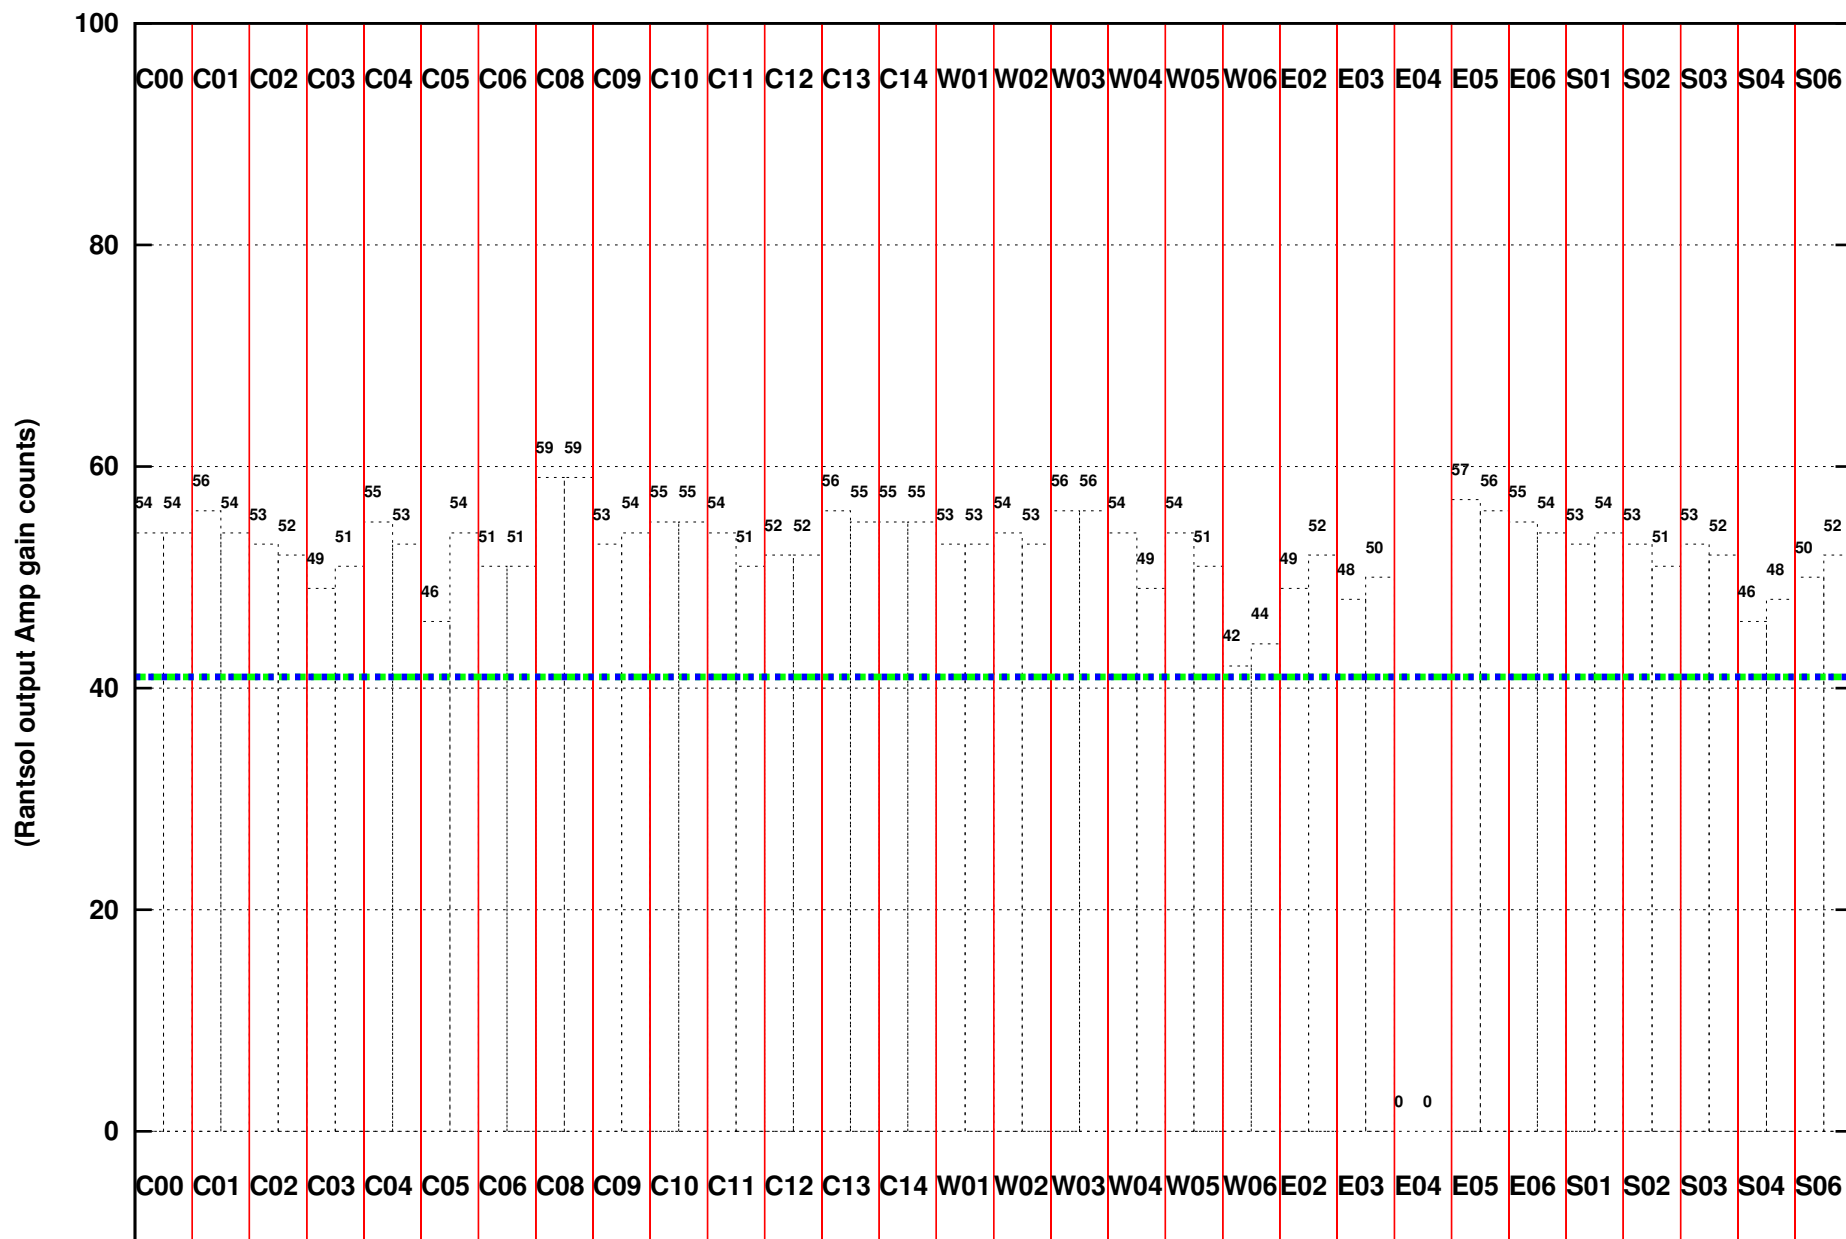

FRINGE STATUS (Rf:500.000,500.000 MHz., LO1:0.000,0.000 MHz., LO4/5:500.000,500.000 MHz.)

(File:/gwbifrddata2/08sep/34_060_08sep2018_gwb.lta, scan:0, chan:4096, Src:3C147, Date:08Sep2018 03:00:10)