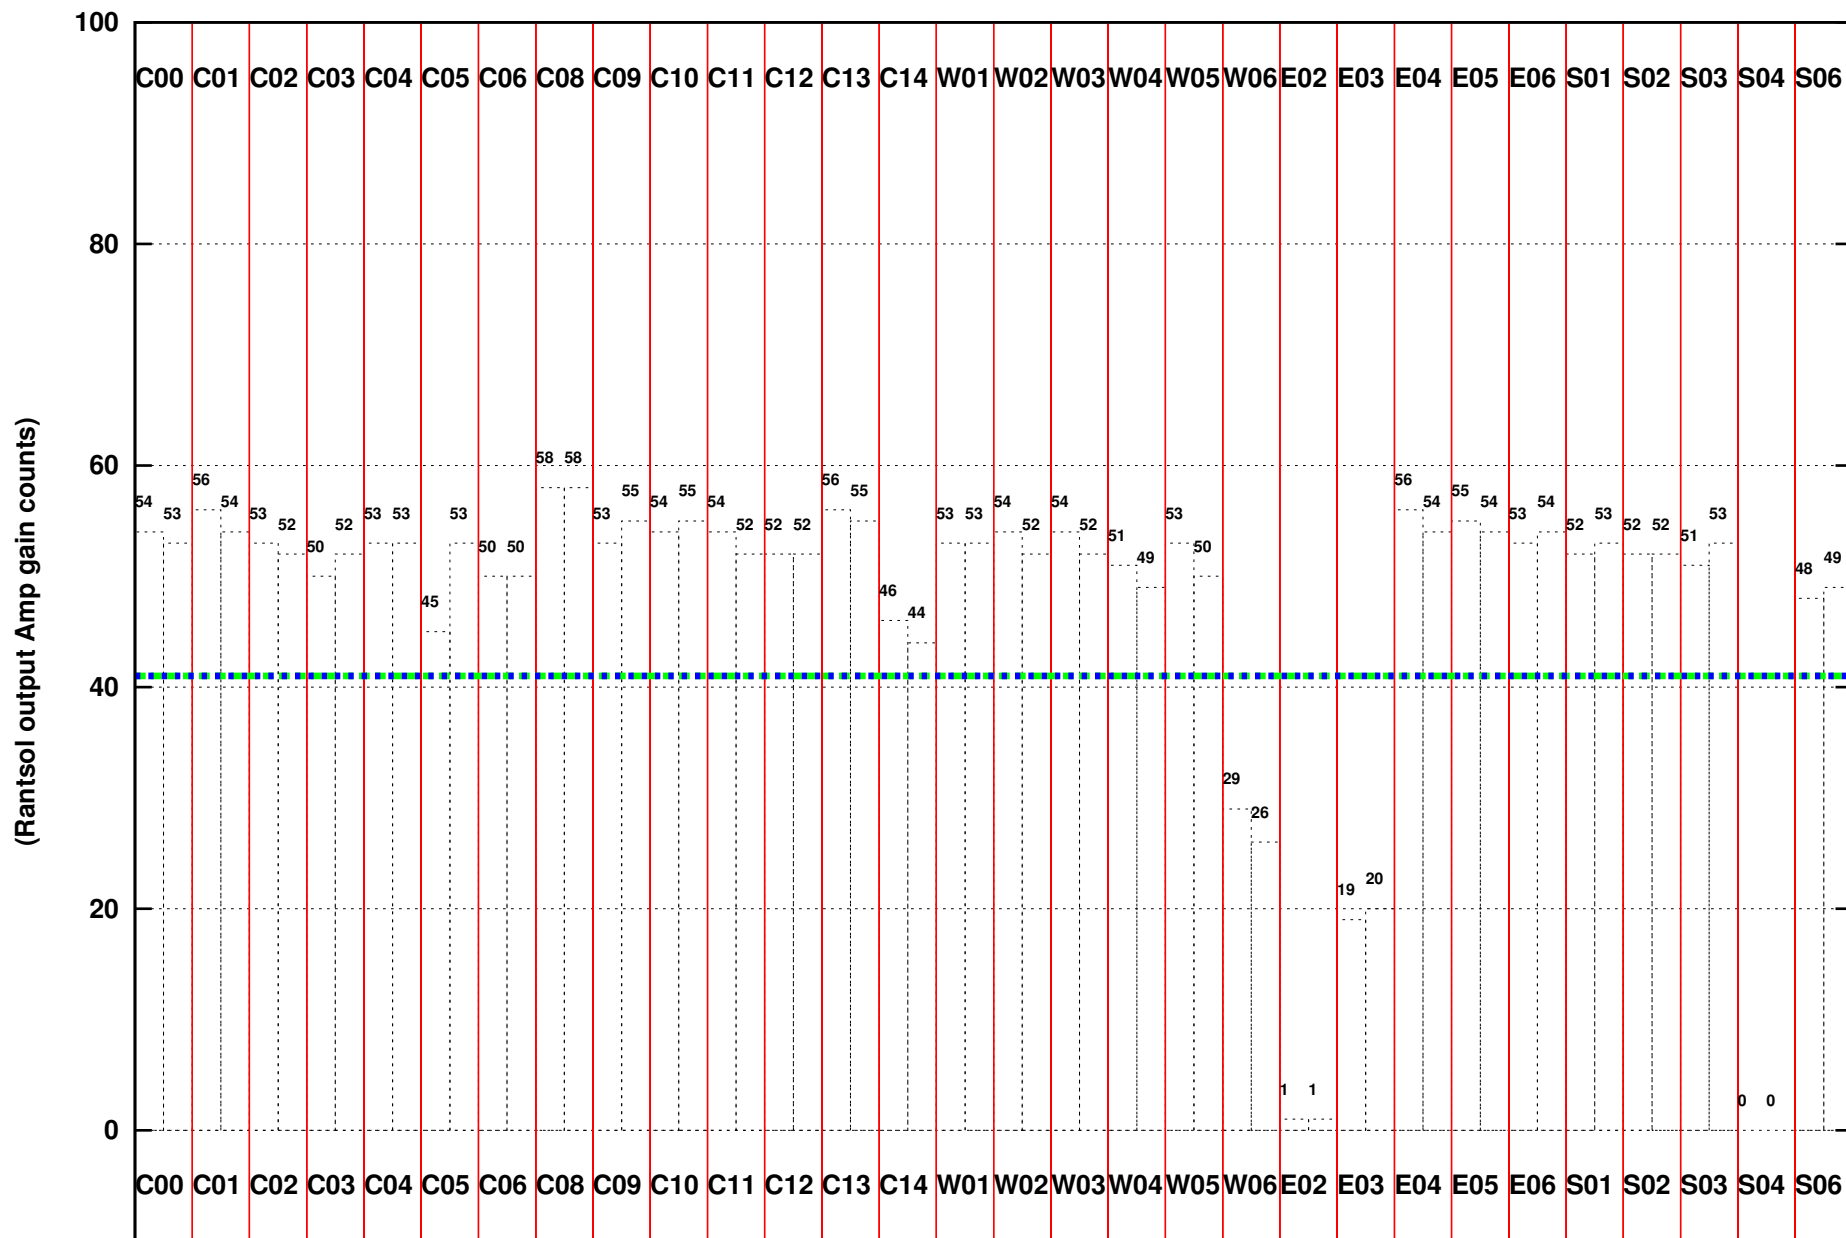

FRINGE STATUS (Rf:500.000,500.000 MHz., LO1:0.000,0.000 MHz., LO4/5:500.000,500.000 MHz.)

( File:/gwbifrddata1/16sep/34\_060\_16sep2018\_gwb.lta, scan:0, chan:4096, Src:3C147, Date:16Sep2018 06:08:38)