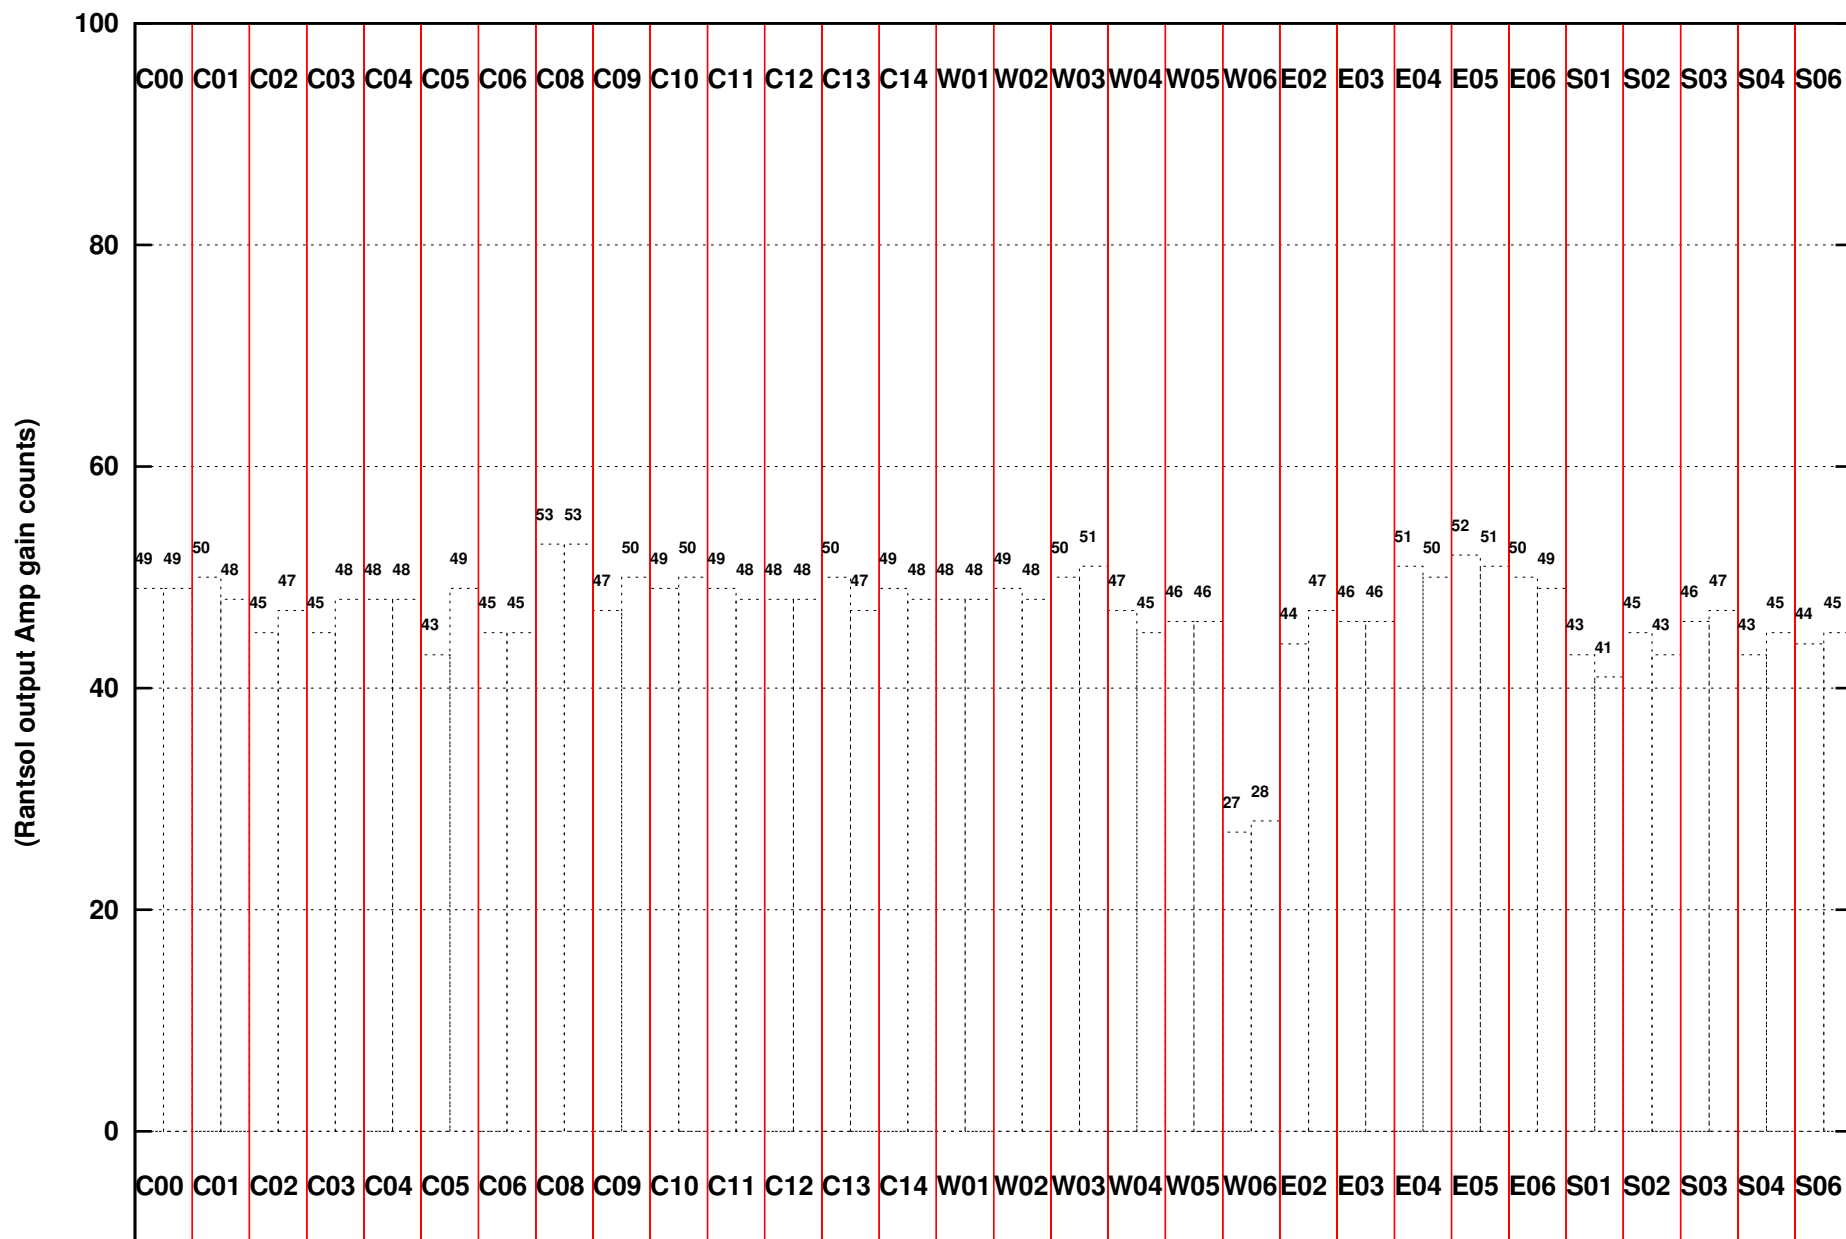

FRINGE STATUS (Rf:500.000,500.000 MHz., LO1:0.000,0.000 MHz., LO4/5:500.000,500.000 MHz.)

(File:/gwbifrddata/18sep/ddtc023_18sep2018_gwb.lta, scan:0, chan:1024, Src:1830-360, Date:18Sep2018 18:05:32)